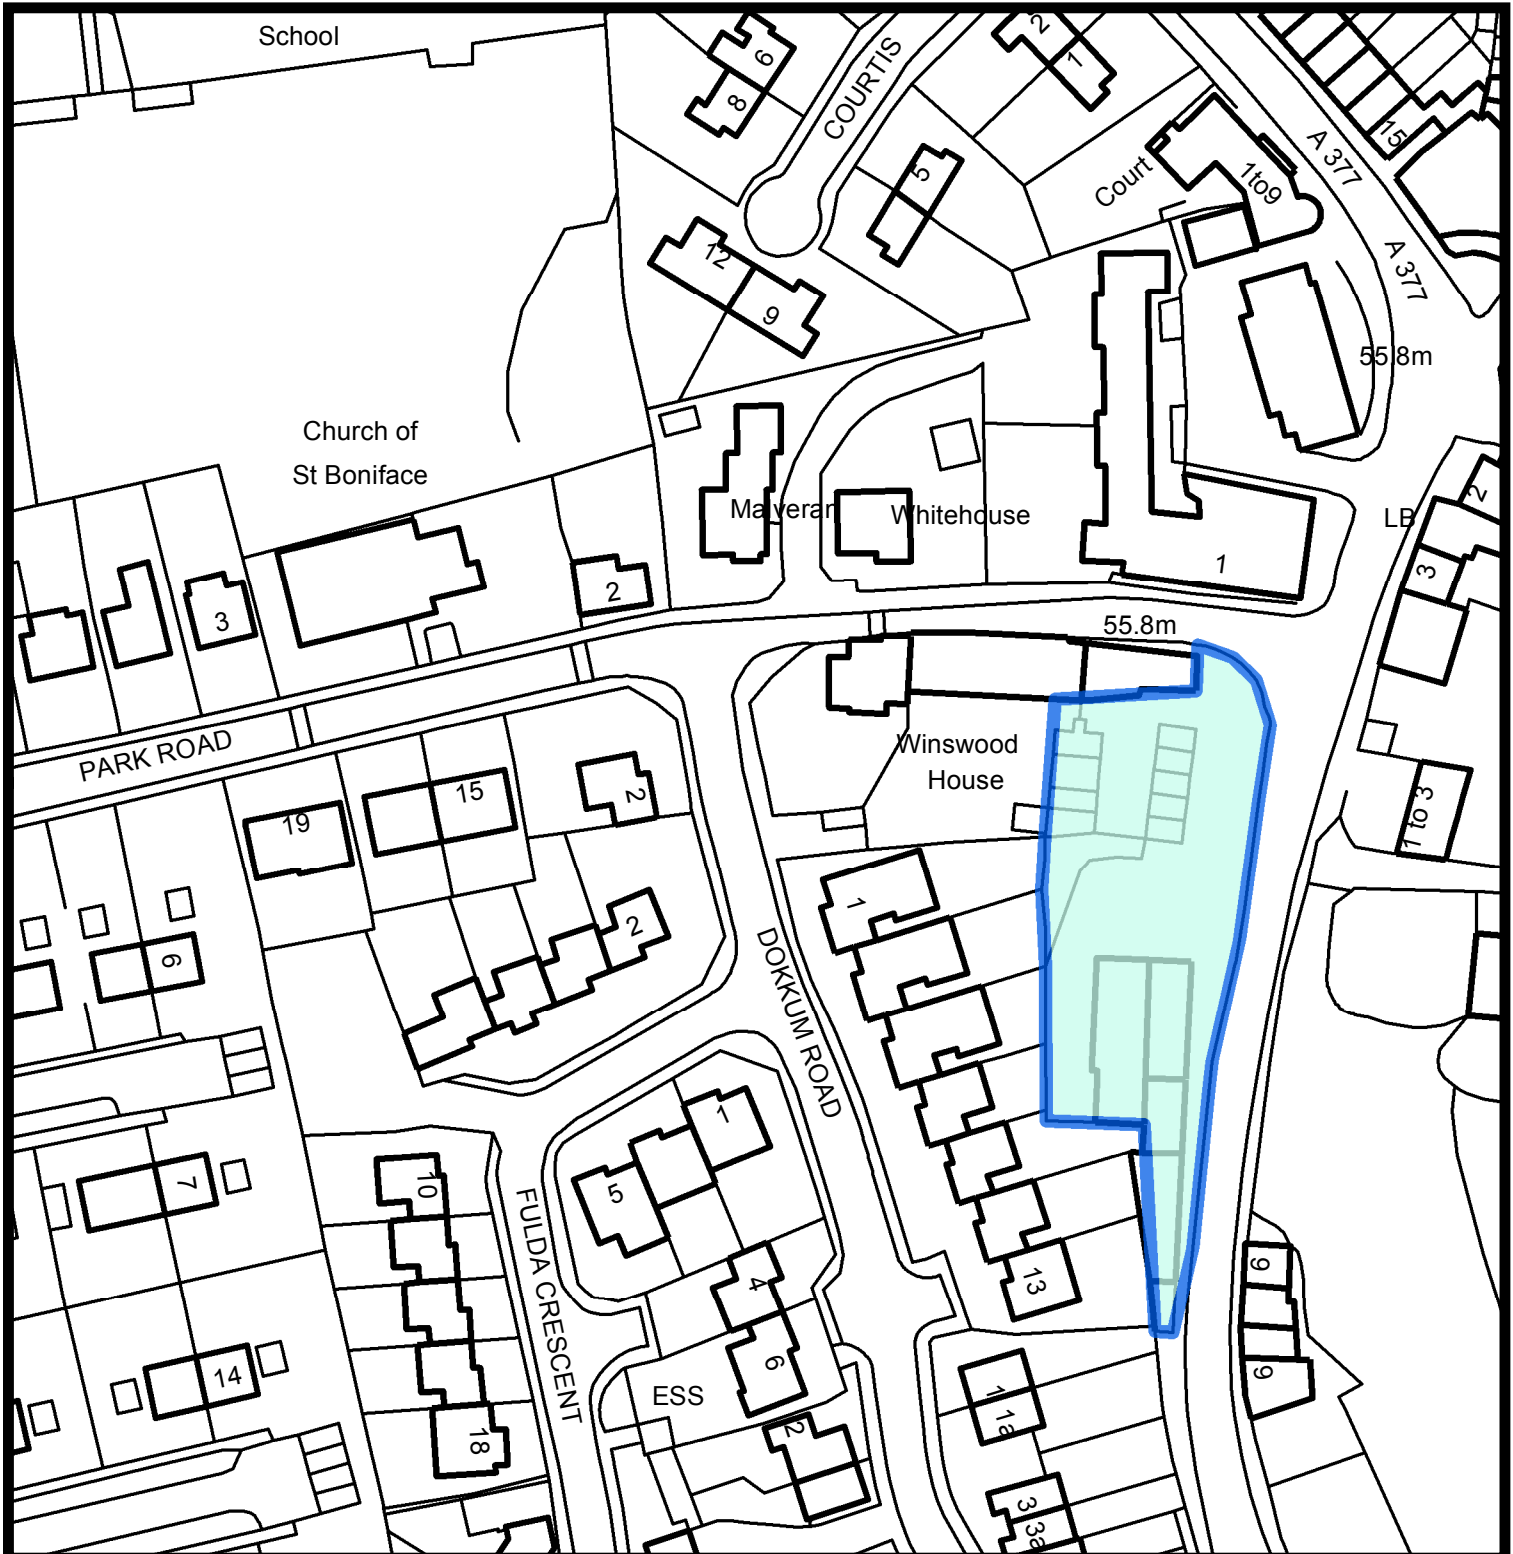

Phoenix House
Phoenix Lane, Tiverton EX16 6PP

Tel: 01884 255255
Website: www.middevon.gov.uk

Mid Devon Brownfield Register
MDDC/BF005 The Woods Group, Crediton

Scale 1:1250 @ A4

Date 06/12/2017

Drg. No. 11_00037_CONV

Produced by AB (Forward Planning)