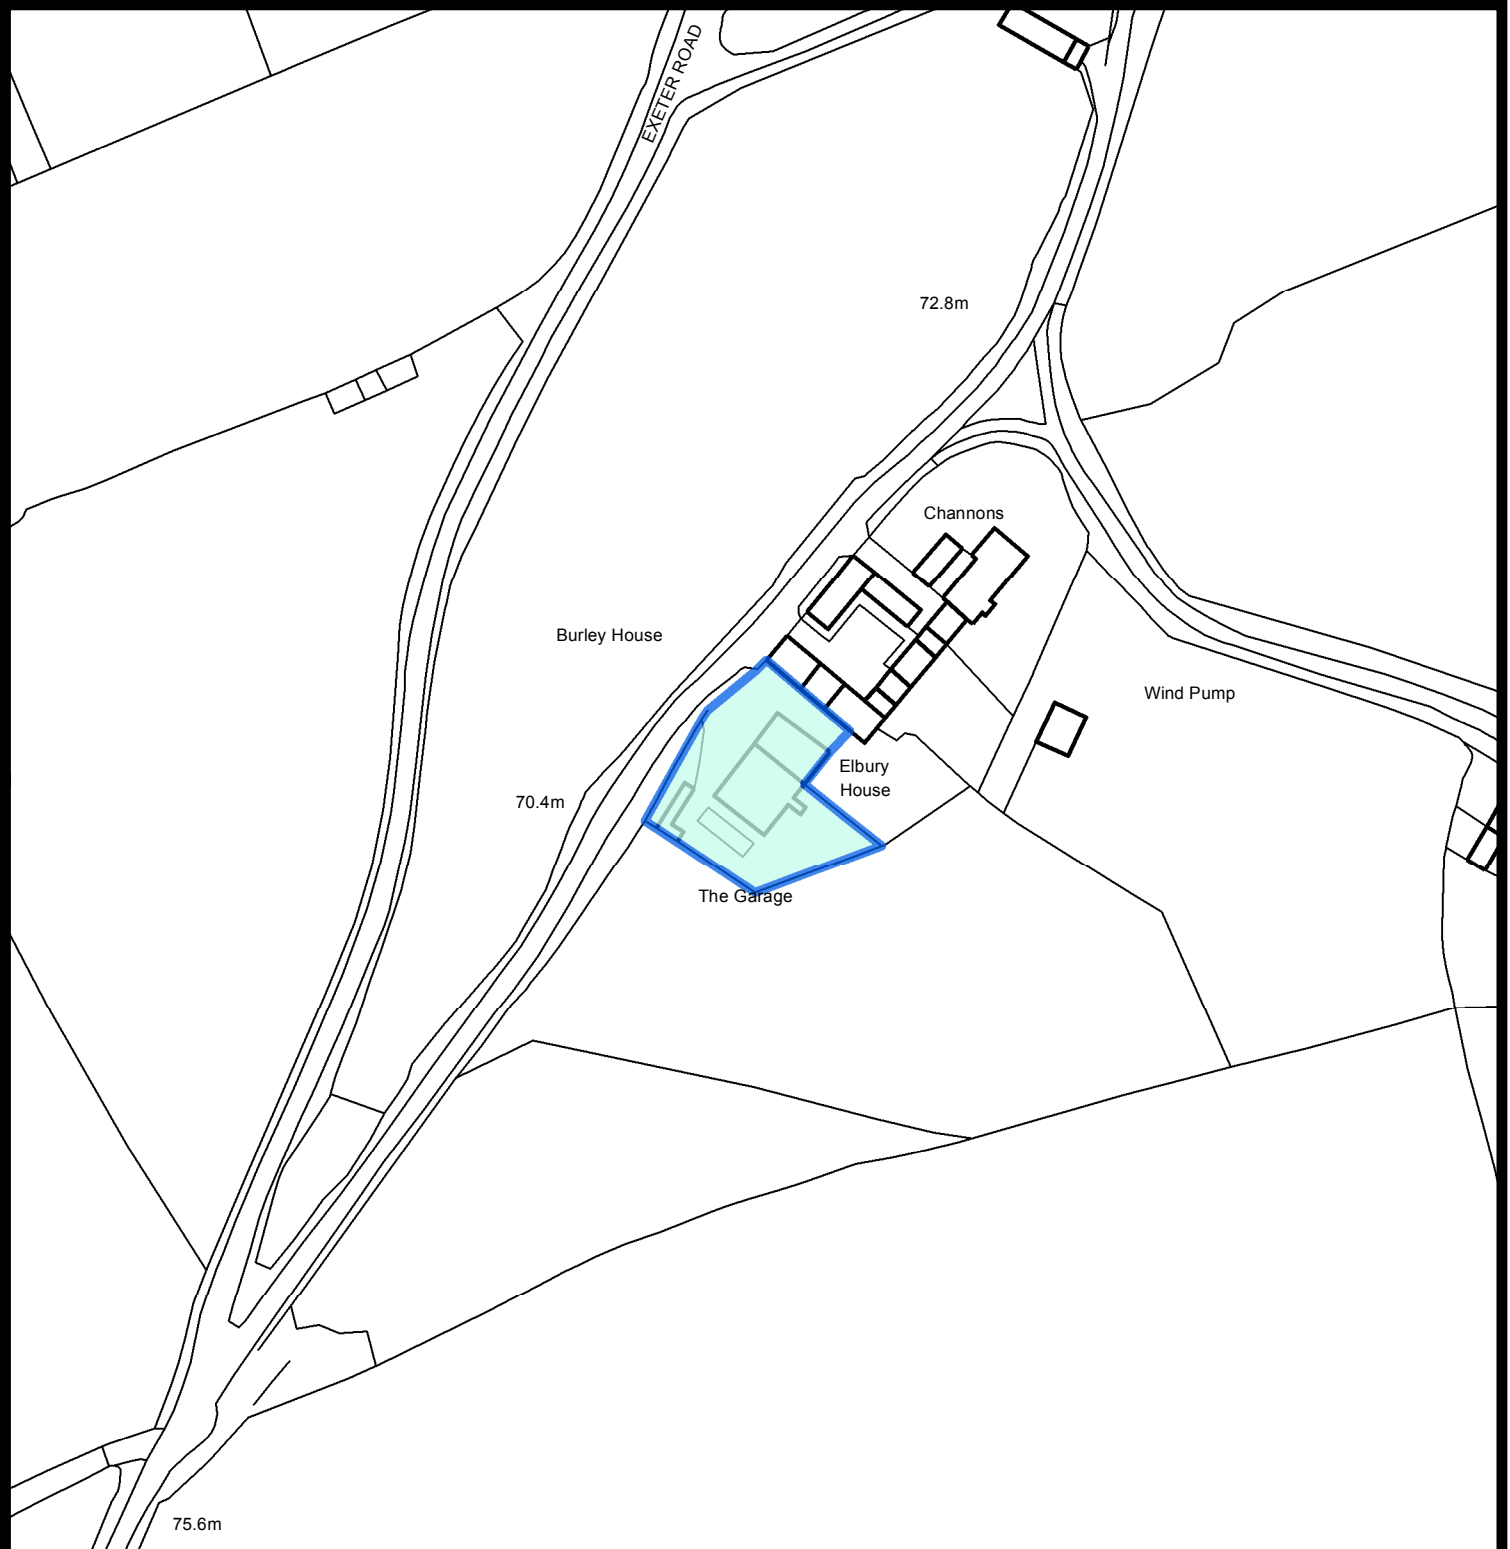

Phoenix House
Phoenix Lane, Tiverton EX16 6PP

Tel: 01884 255255
Website: www.middevon.gov.uk

**Mid Devon Brownfield Register
MDDC/BF007 The Garage, Silverton**

Scale 1:1250 @ A4

Date 06/12/2017

Drg. No. 11_00037_CONV

Produced by AB (Forward Planning)