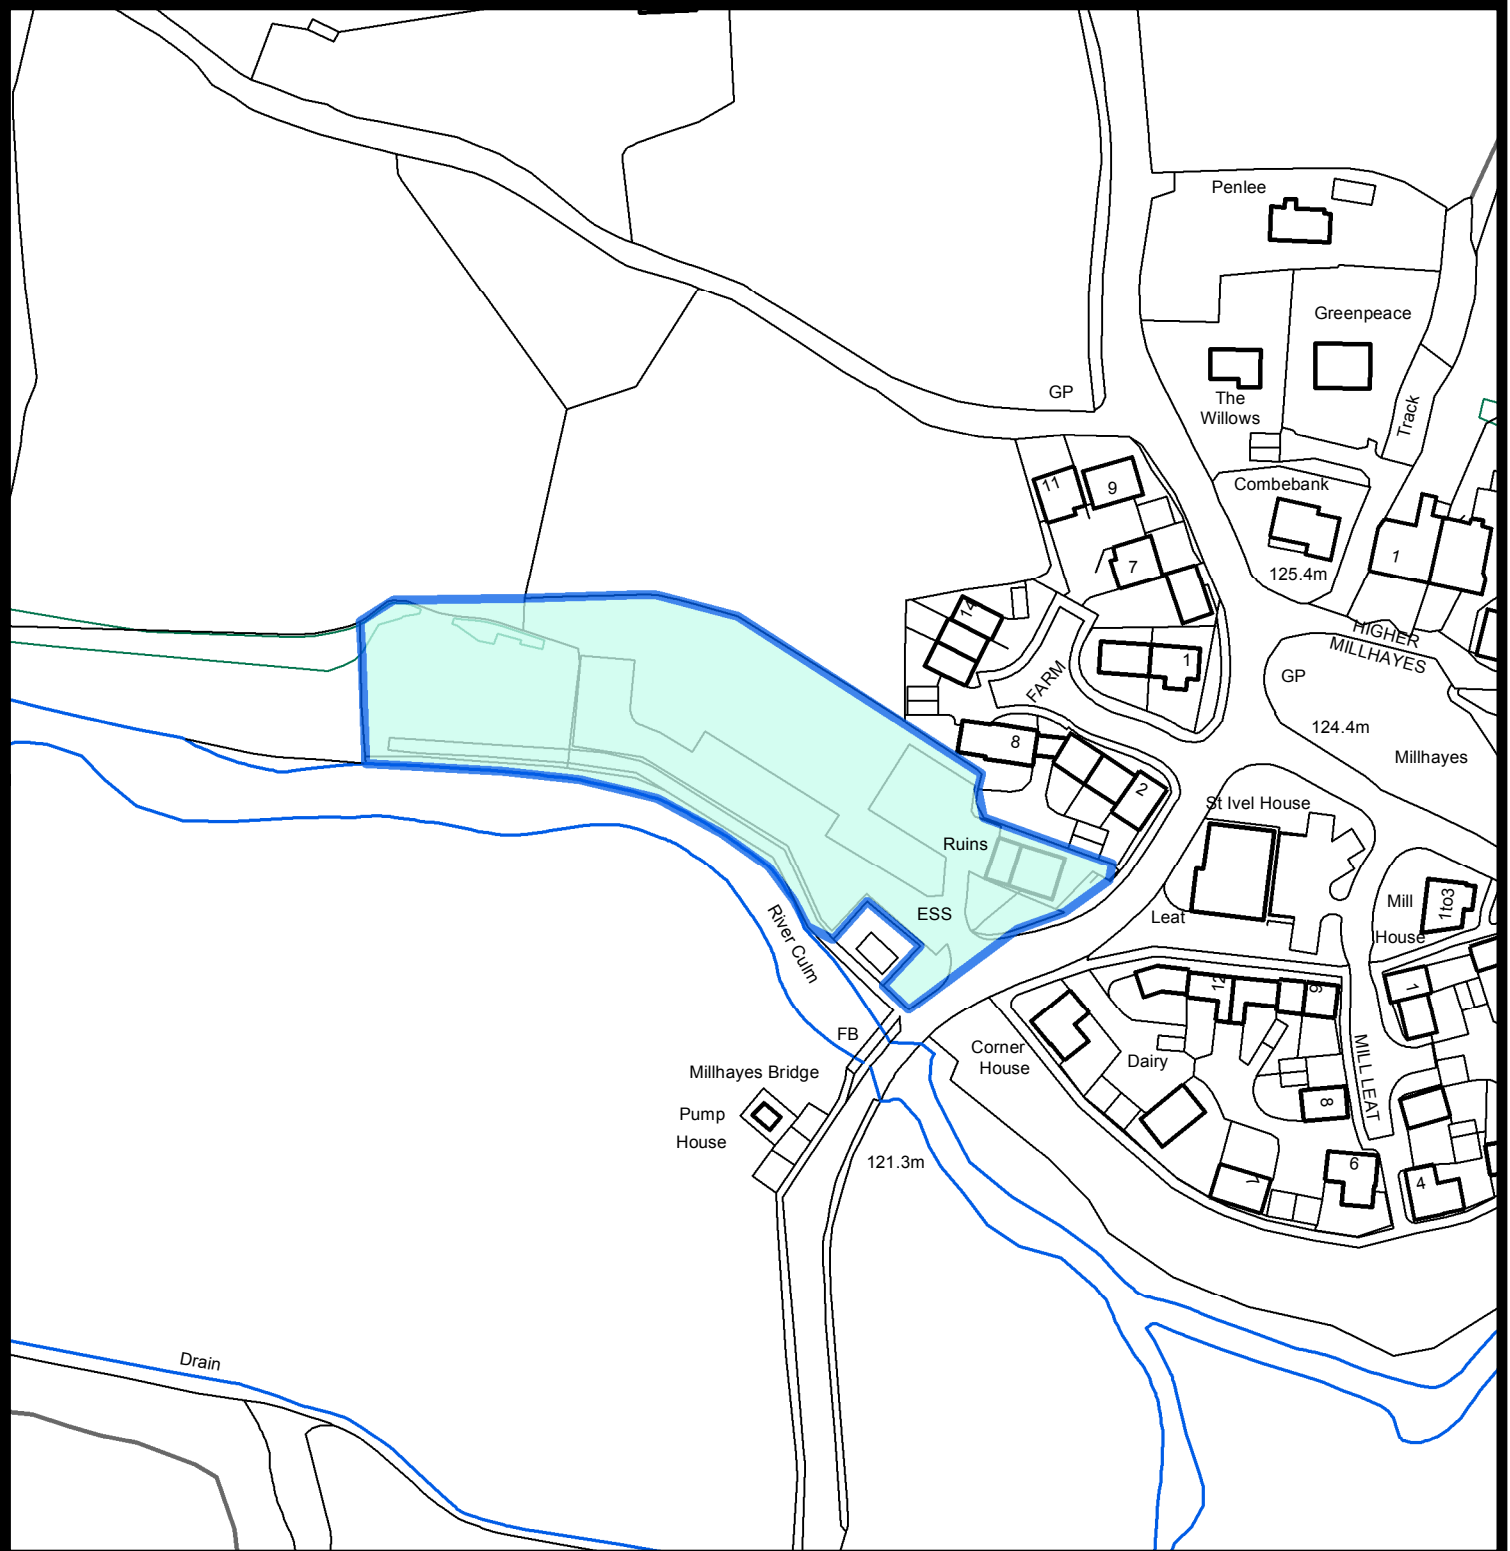

Phoenix House
Phoenix Lane, Tiverton EX16 6PP

Tel: 01884 255255
Website: www.middevon.gov.uk

**Mid Devon Brownfield Register
MDDC/BF012 Former St Ivel Site, Station Road, Hemyock**

Scale 1:1250 @ A4

Date 06/12/2017

Drg. No. 11_00037_CONV

Produced by AB (Forward Planning)