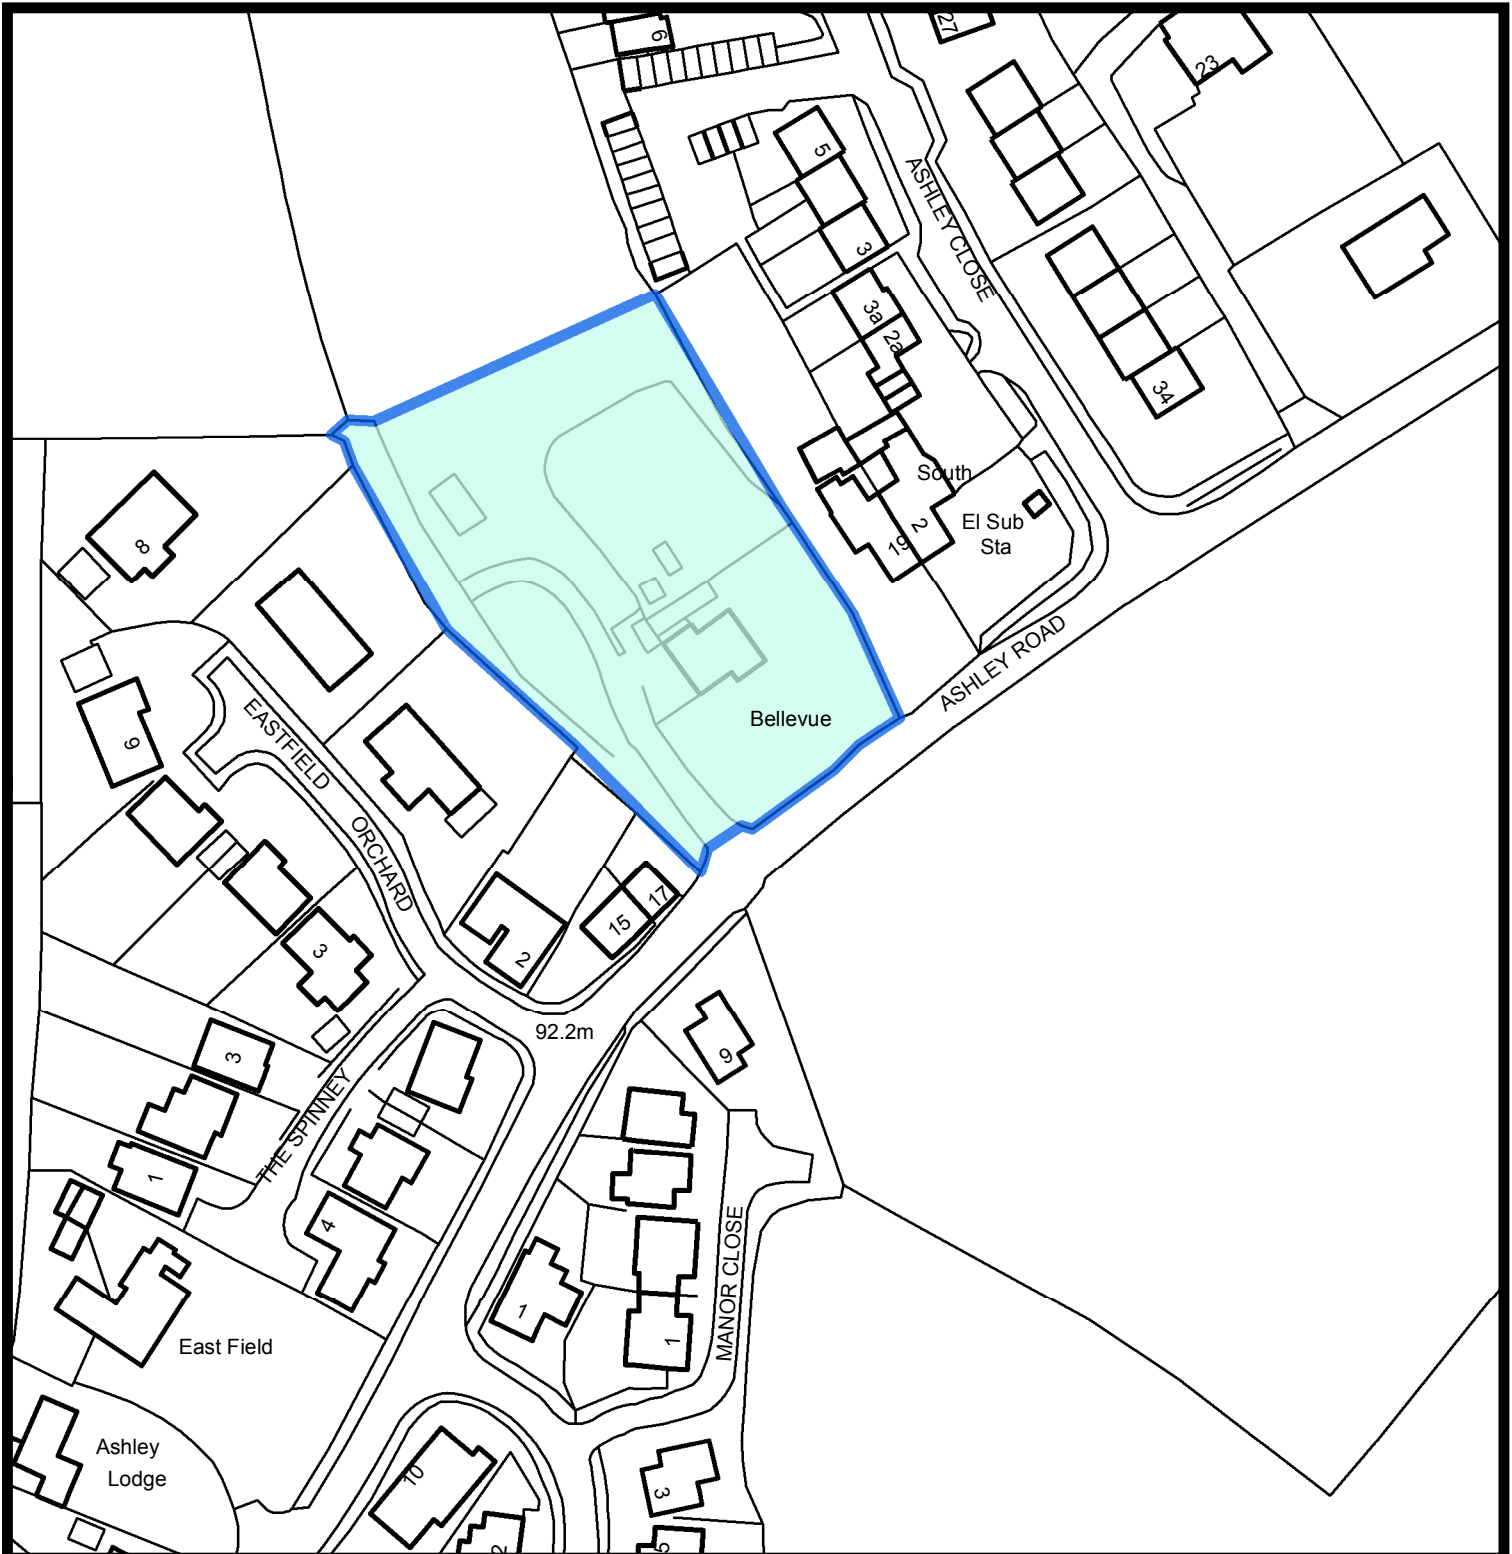

Phoenix House
Phoenix Lane, Tiverton EX16 6PP

Tel: 01884 255255
Website: www.middevon.gov.uk

Mid Devon Brownfield Register
MDDC/BF014 Belle View, Ashley Road, Uffculme

Scale 1:1250 @ A4

Date 06/12/2017

Drg. No. 11_00037_CONV

Produced by AB (Forward Planning)