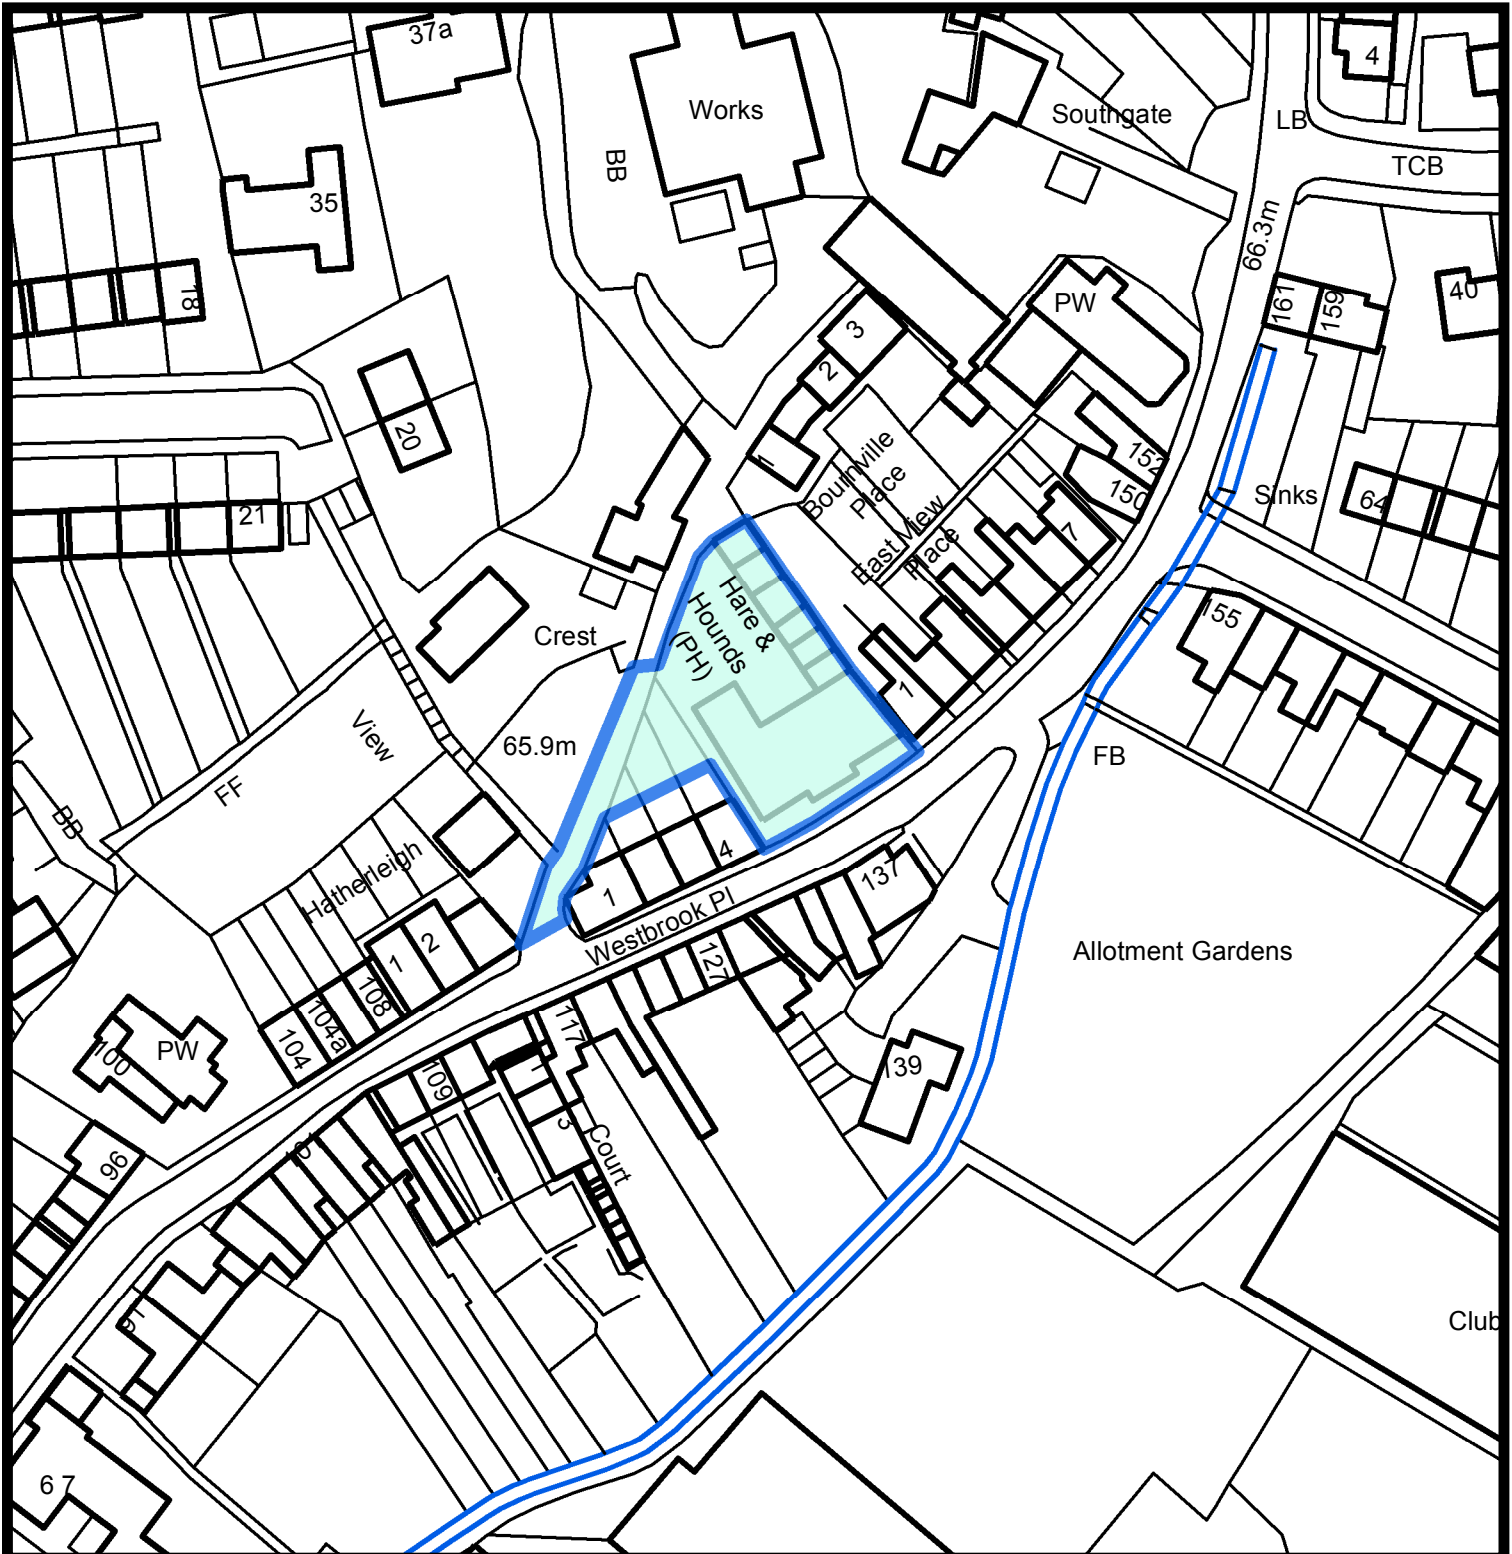

Phoenix House
Phoenix Lane, Tiverton EX16 6PP

Tel: 01884 255255
Website: www.middevon.gov.uk

Mid Devon Brownfield Register
MDDC/BF017 Former Hare & Hounds, Tiverton

Scale 1:1250 @ A4

Date 06/12/2017

Drg. No. 11_00037_CONV

Produced by AB (Forward Planning)

This map is based upon Ordnance Survey material with the permission of Ordnance Survey on behalf of the Controller of Her Majesty's Stationery Office. © Crown copyright. Unauthorised reproduction infringes Crown copyright and may lead to prosecution or civil proceedings. Licence No. 100022292 (2011)