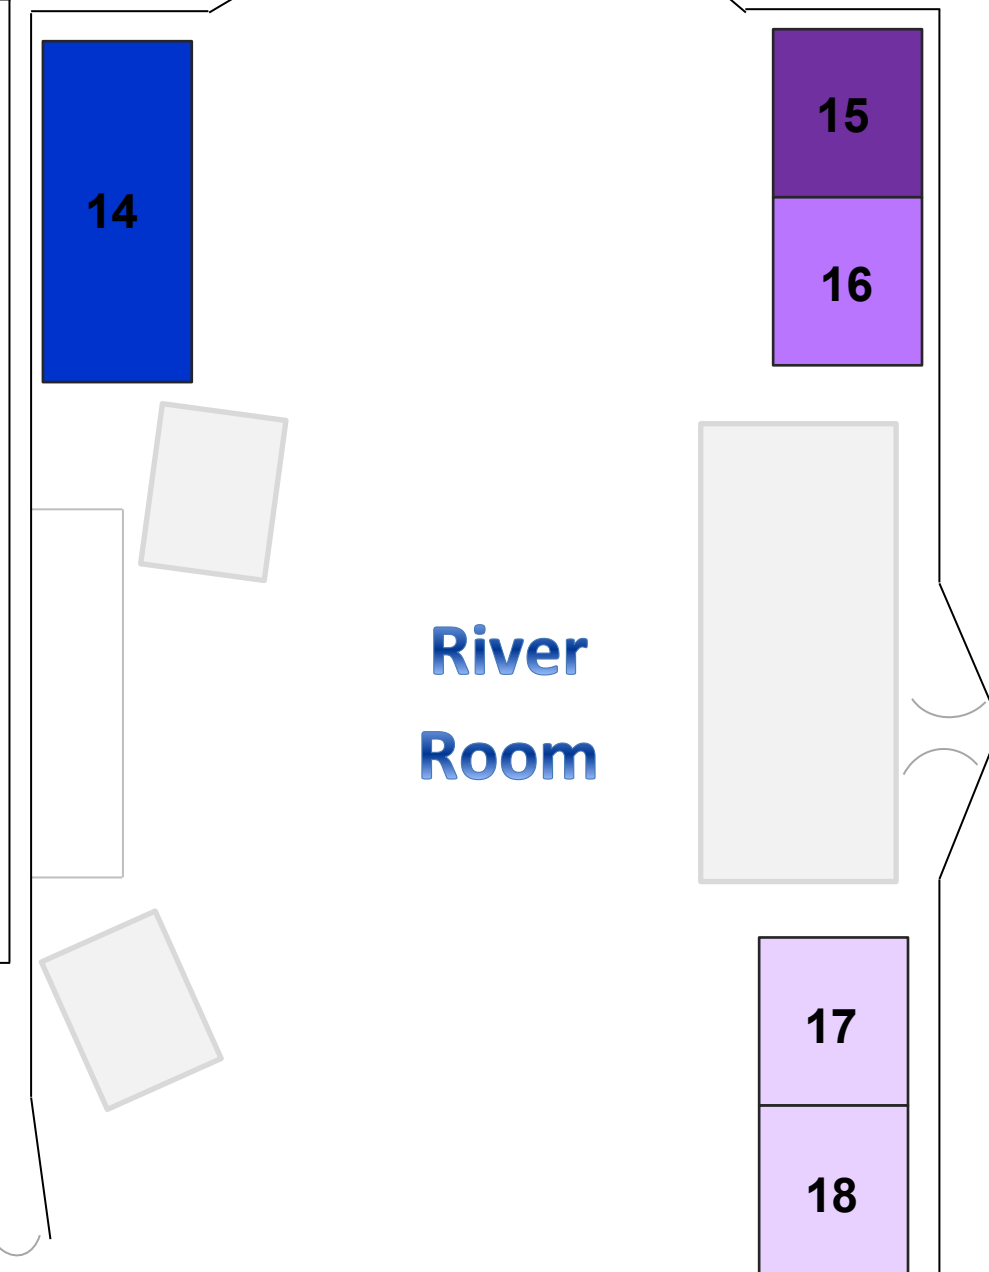

Cocktail Bar

Atrium

Garden Room

Wessex Resolutions C.I.C

Lounge

PSH

Registration

Entrance/Exit →