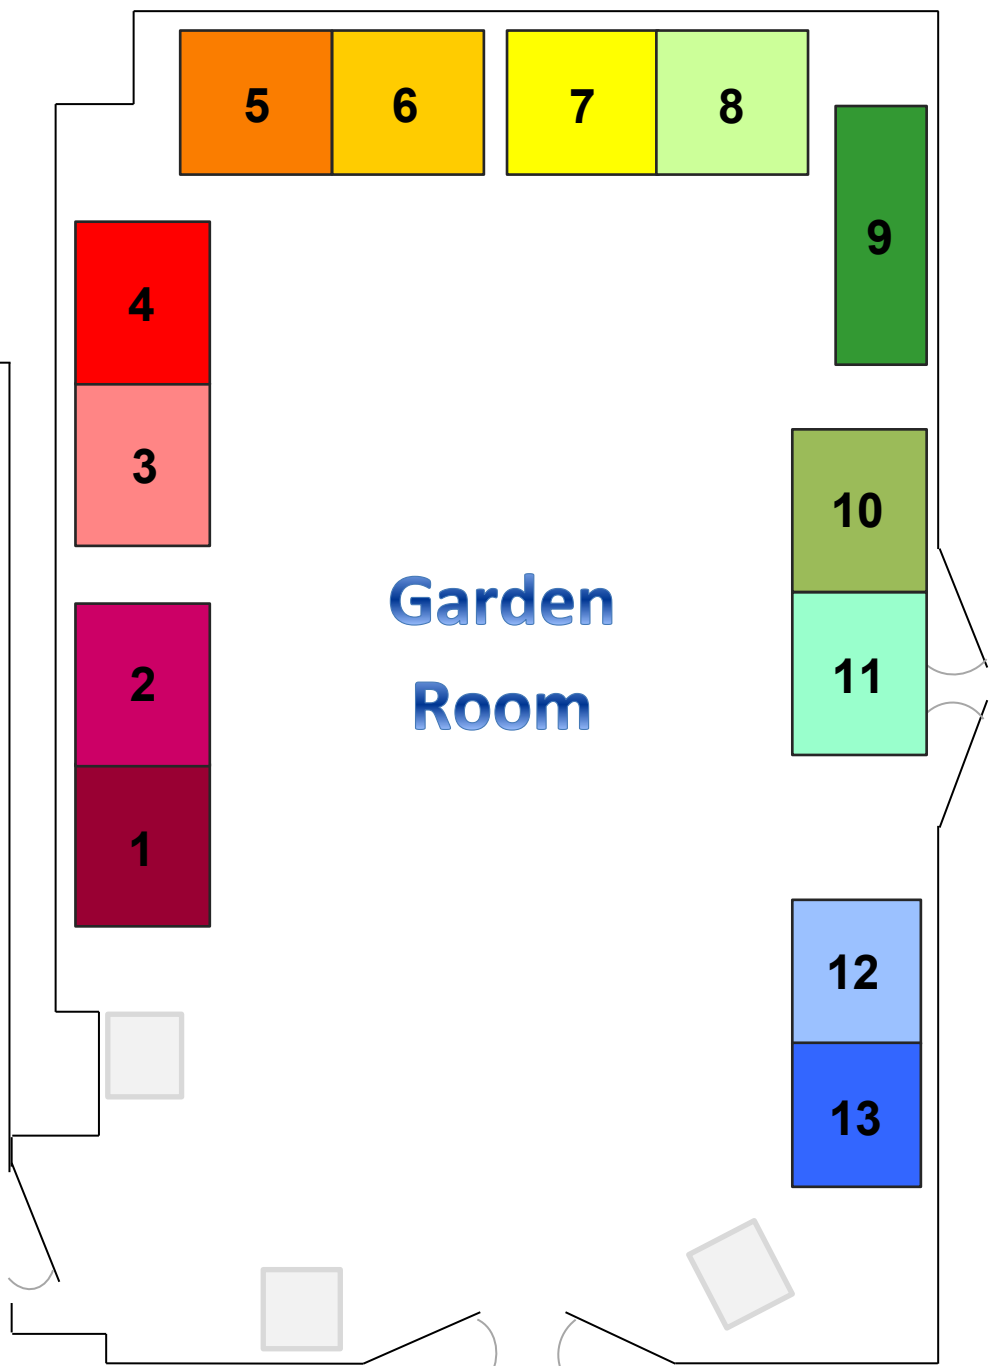

Cocktail Bar

Atrium

Garden Room

Wessex Resolutions C.I.C

Lounge

PSH

Registration

Entrance/Exit →