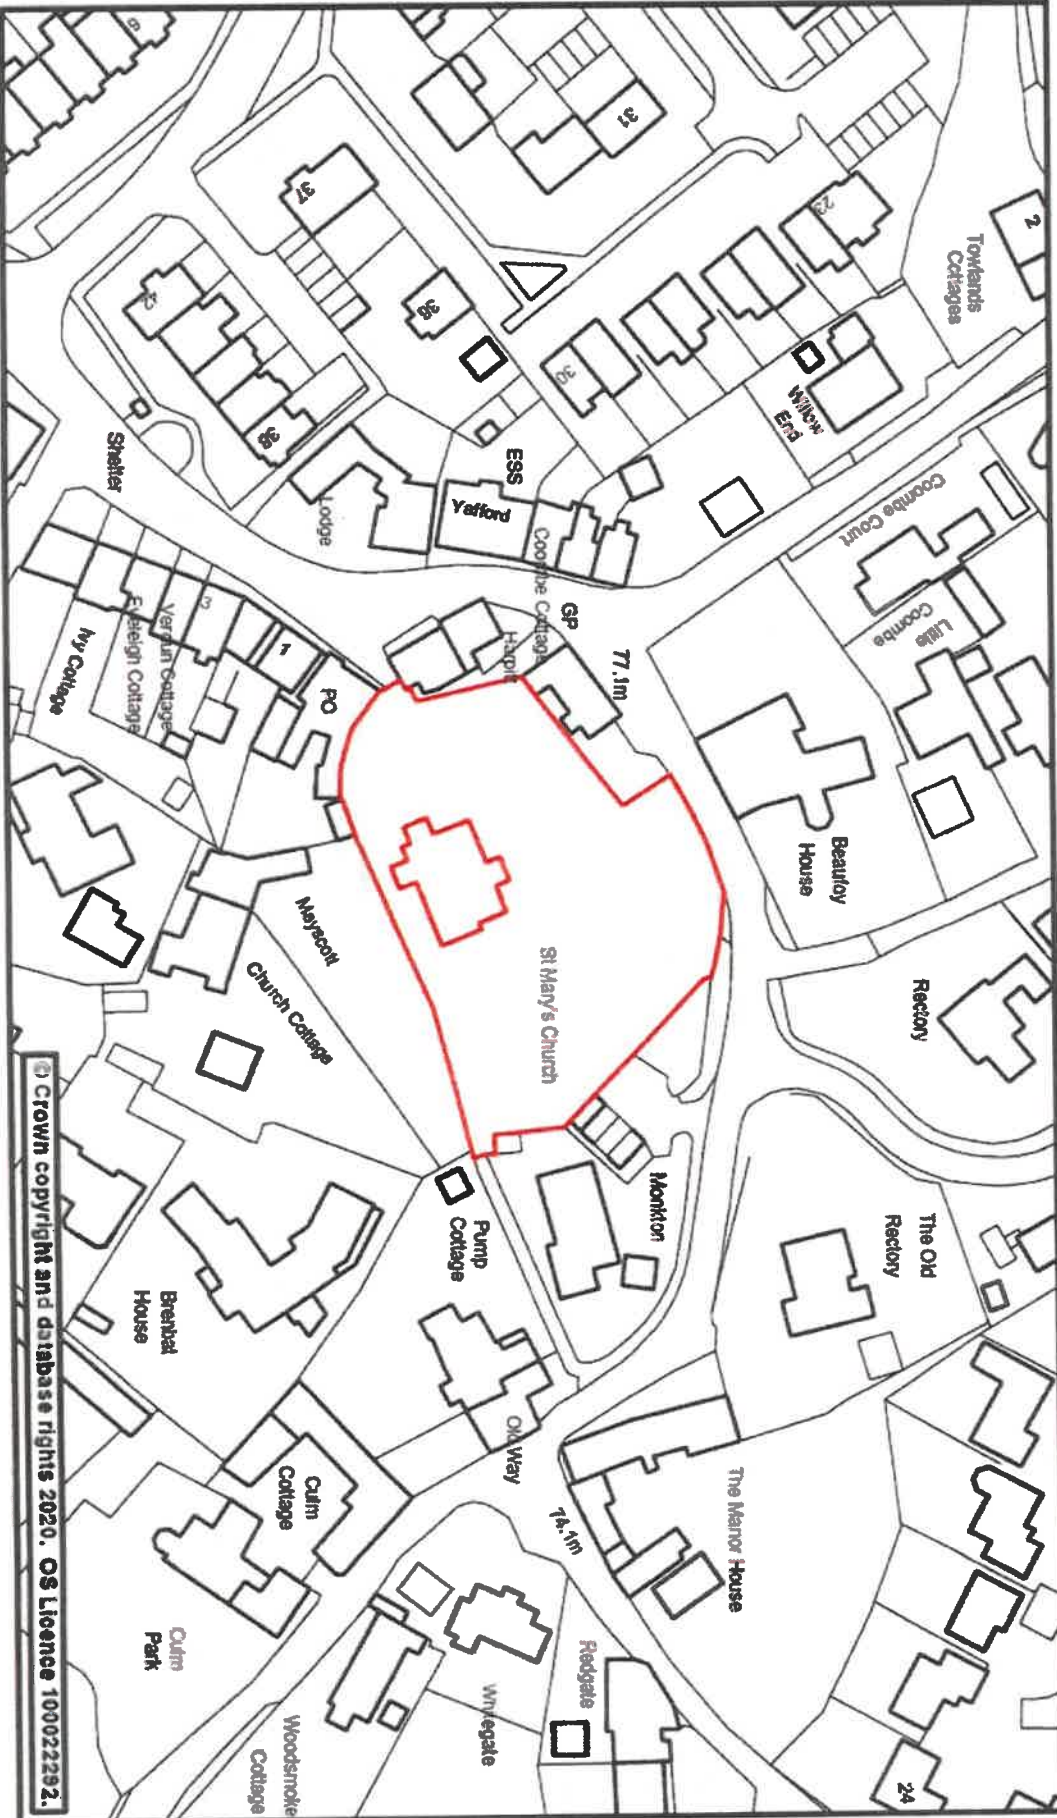

Street Scene

Scale	1:1,000 @ A4	Date	06 February 2020
Dwg. No.	St Mary's Church, Willand	Produced by	GMS Unit

Phoenix House
 Phoenix Lane, Tiverton EX16 6PP
 Tel: 01884 255255
 Website: www.middevon.gov.uk

© Crown copyright and database rights 2020. OS Licence 100022292.