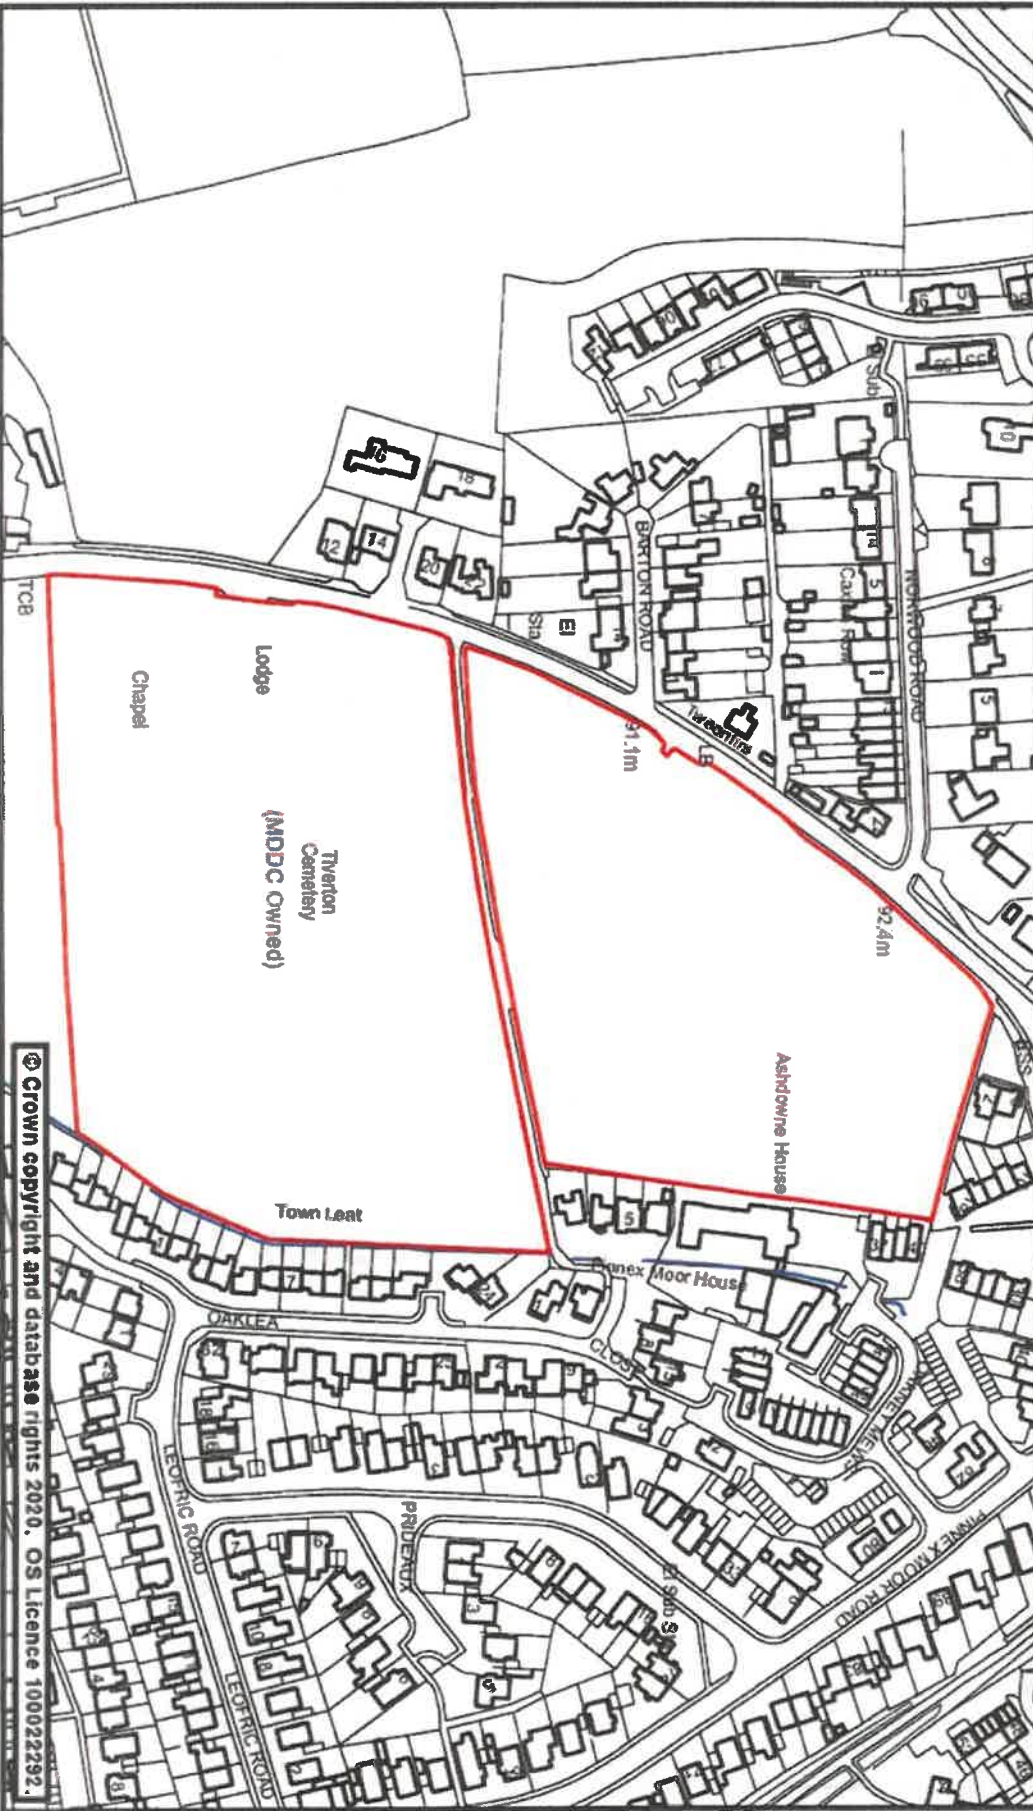

Street Scene

Scale	1:2,188 @ A4	Date	24 January 2020
Dwg. No.	Tiverton Cemetery	Produced by	GMS Unit

Phoenix House
 Phoenix Lane, Tiverton EX16 6PP
 Tel: 01884 255255
 Website: www.middevon.gov.uk

© Crown copyright and database rights 2020. OS Licence 1000222292.