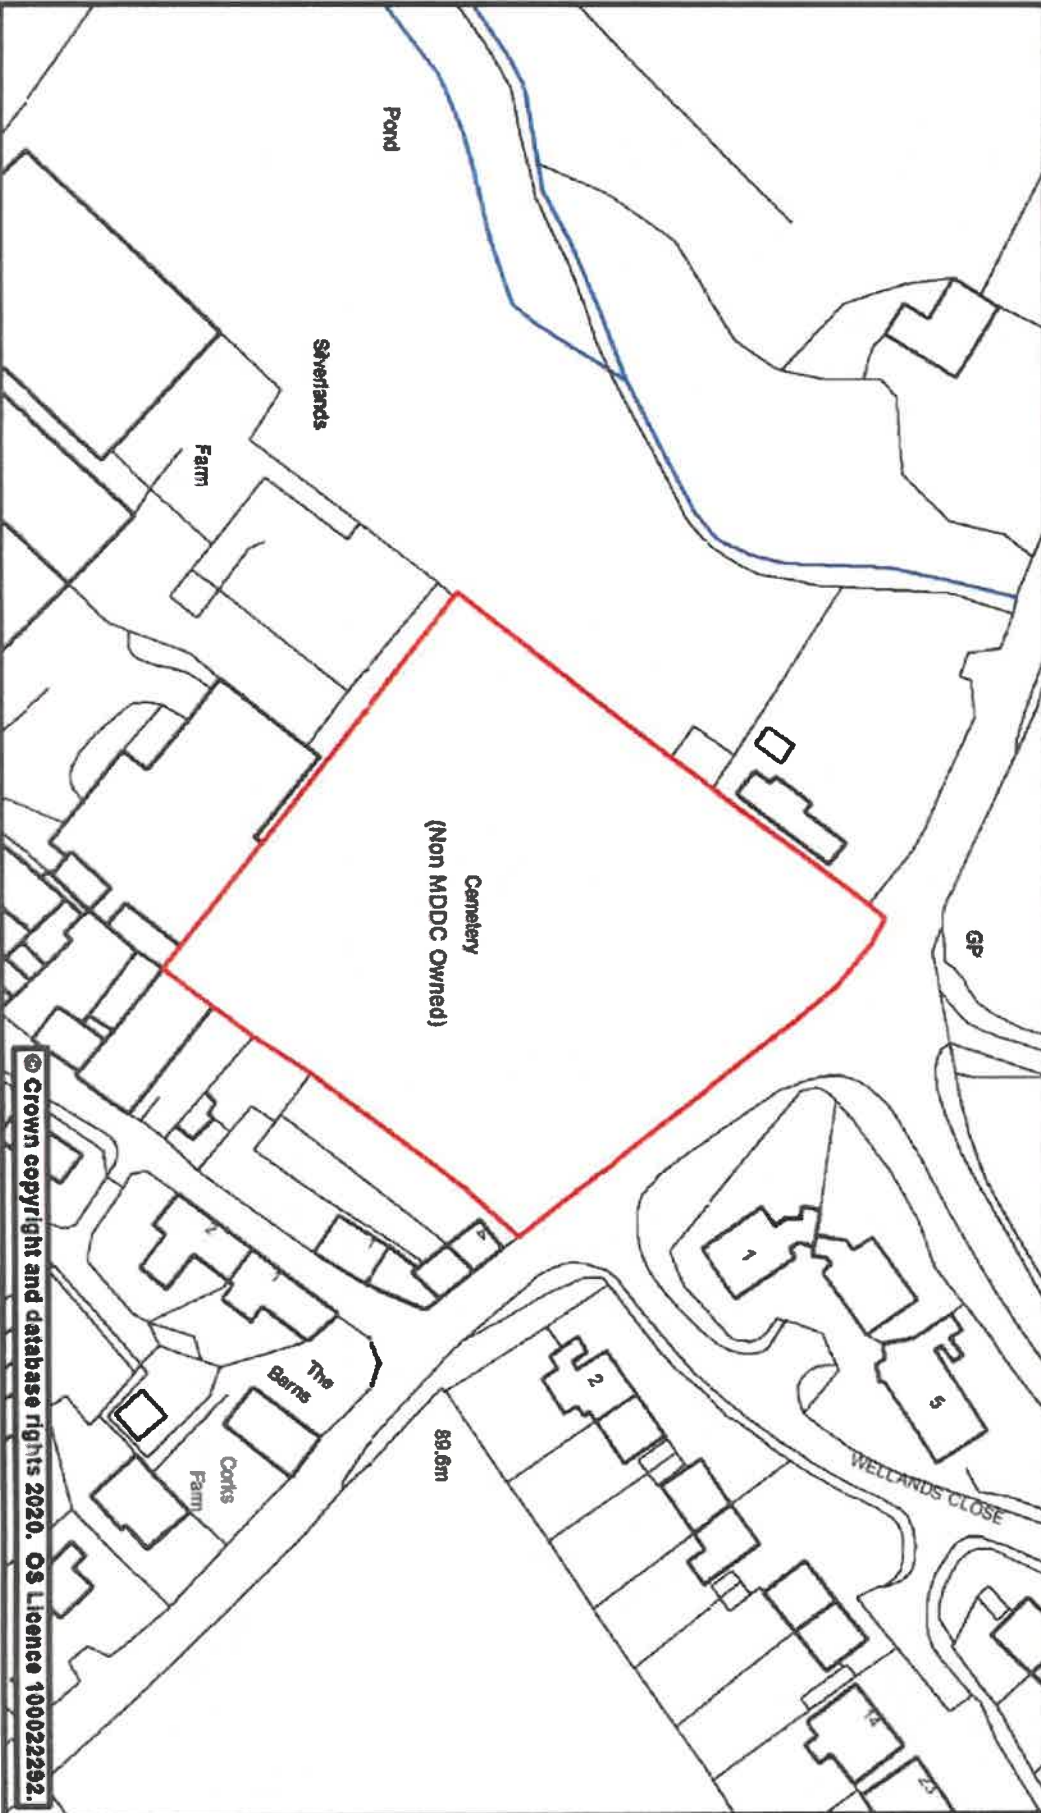

Street Scene

Scale	1:1,000 @ A4	Date	27 January 2020
Dwg. No.	Cemetery, Uffculme	Produced by	GMS Unit

Phoenix House
 Phoenix Lane, Tiverton EX16 6PP

Tel: 01884 255255
 Website: www.middevon.gov.uk

© Crown copyright and database rights 2020. OS Licence 100022292.