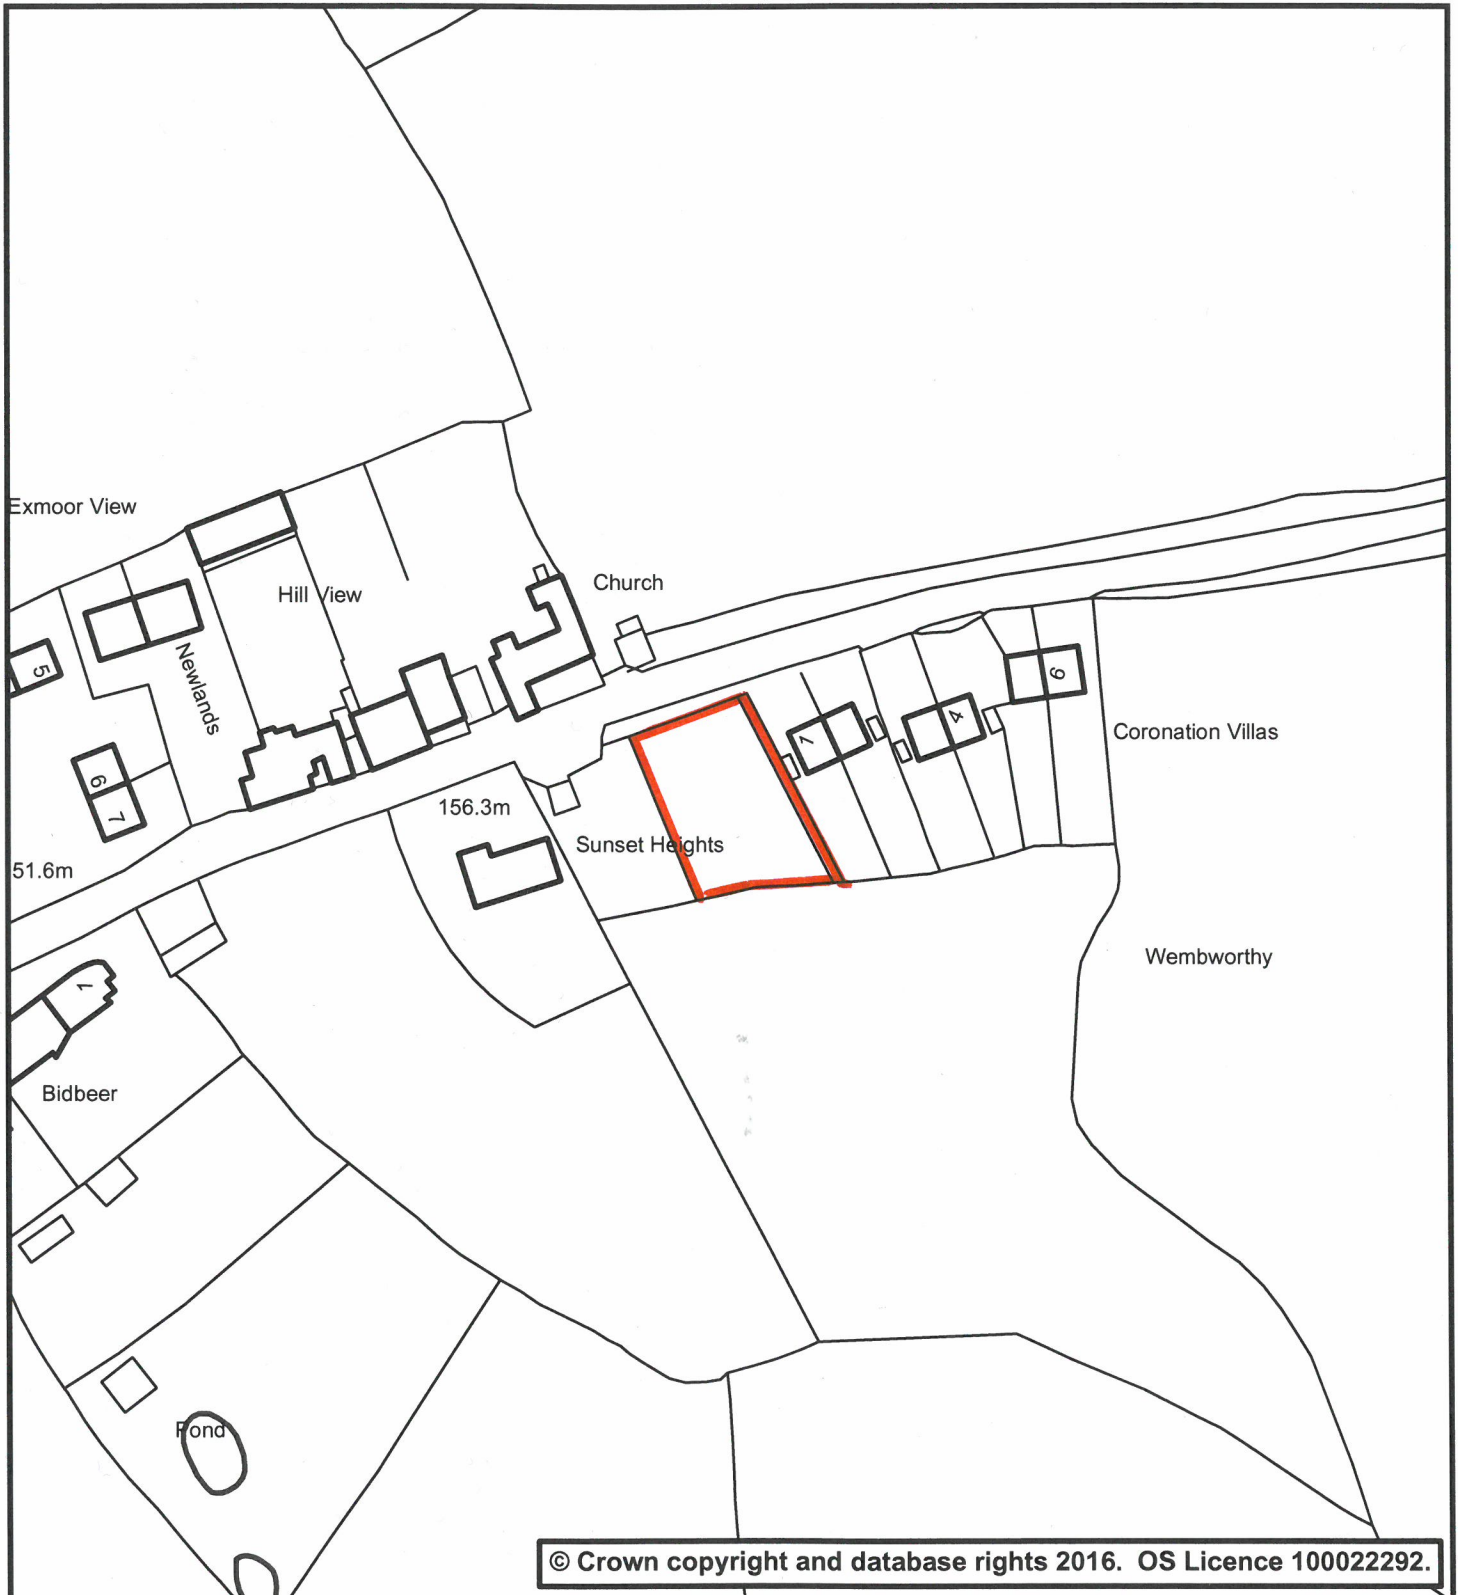

Phoenix House
Phoenix Lane, Tiverton EX16 6PP

Tel: 01884 255255 Website: www.middevon.gov.uk

Cemetery Wembworthy

Scale: 1:1,250

Date: 11/11/2020

Drg. No: Not Set

User Name: sdenham