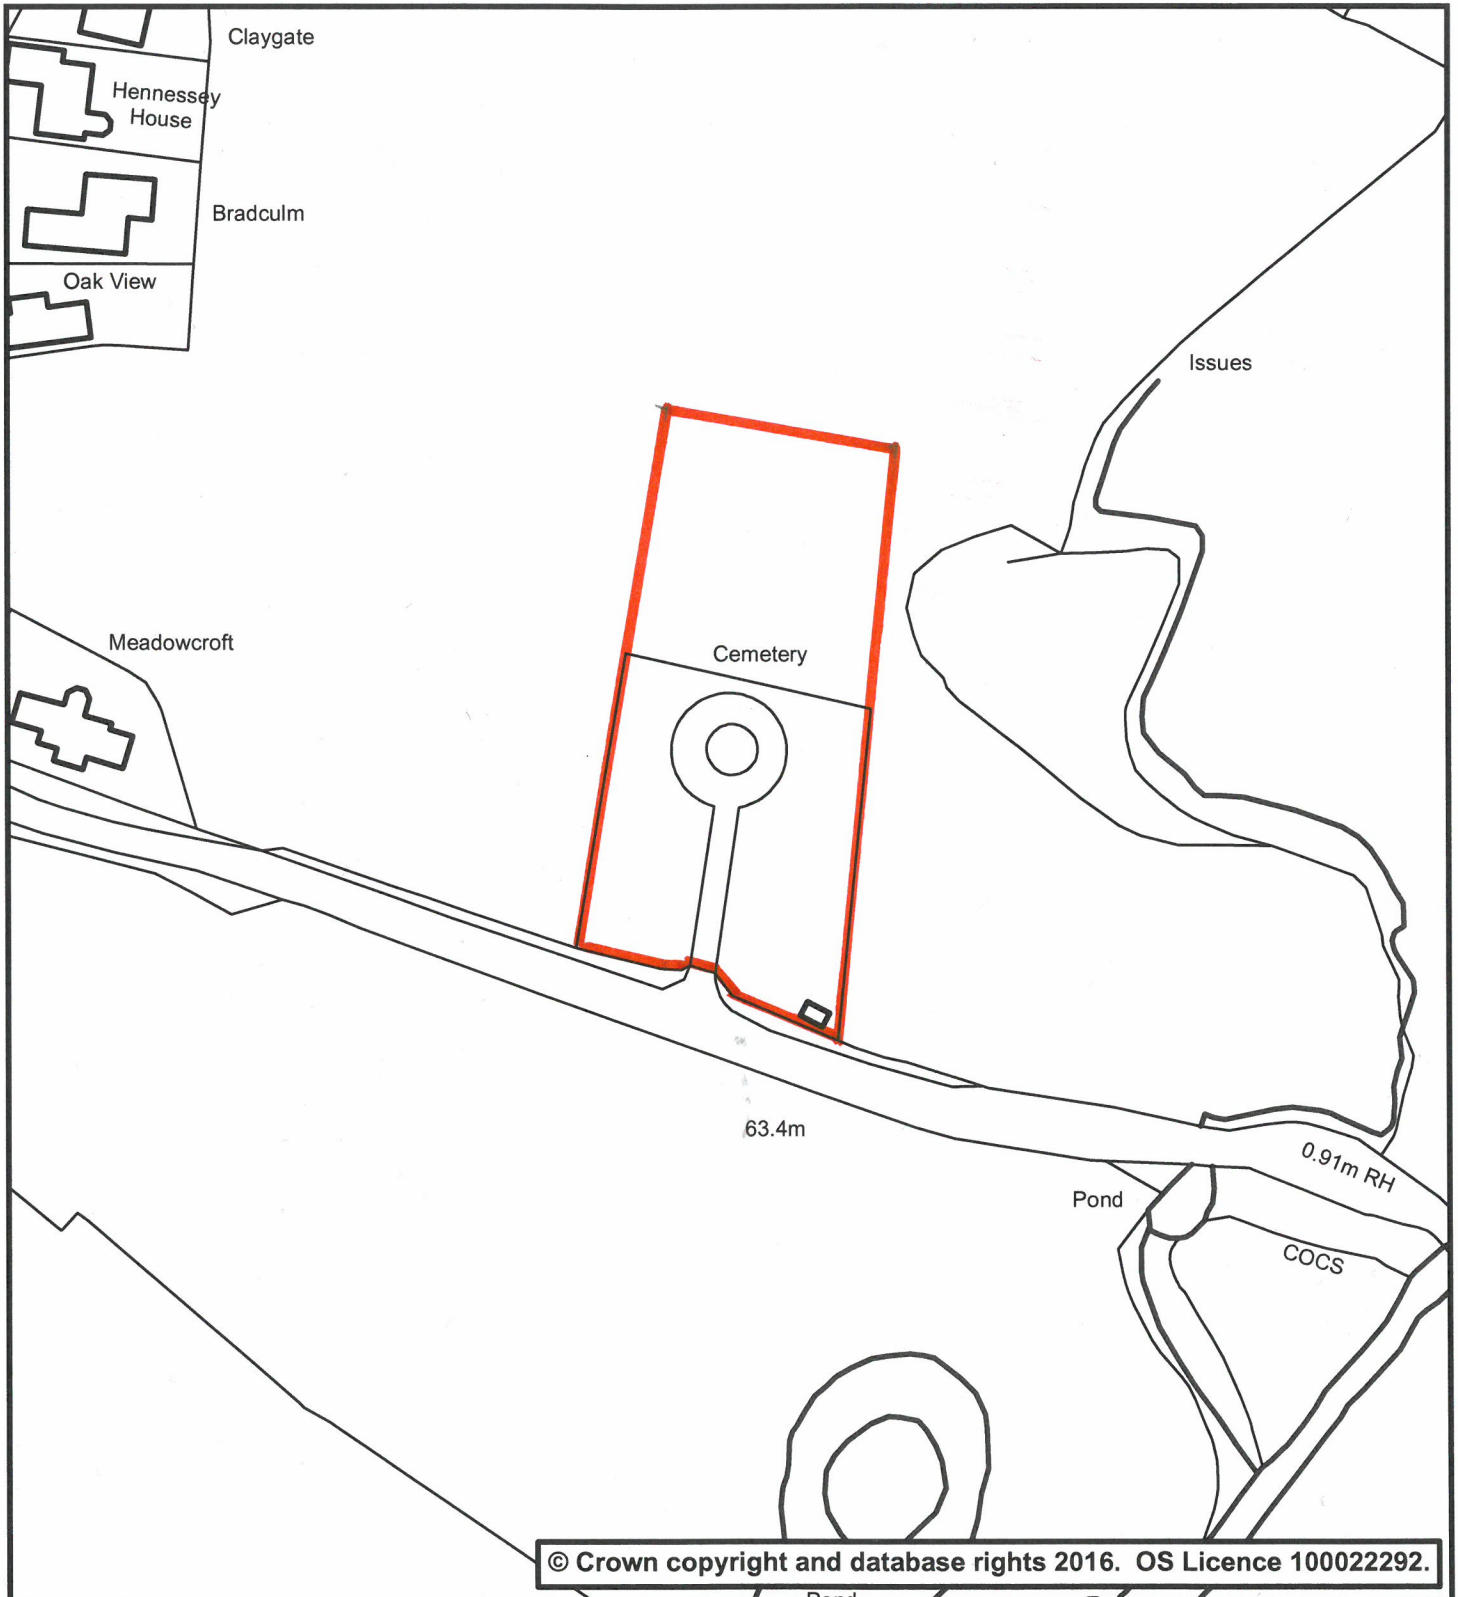

Plan 22

Phoenix House  
Phoenix Lane, Tiverton EX16 6PP

Tel: 01884 255255 Website: [www.middevon.gov.uk](http://www.middevon.gov.uk)

**Cemetery Willand**

Scale: 1:1,250

Date: 11/11/2020

Drg. No: Not Set

User Name: sdenham