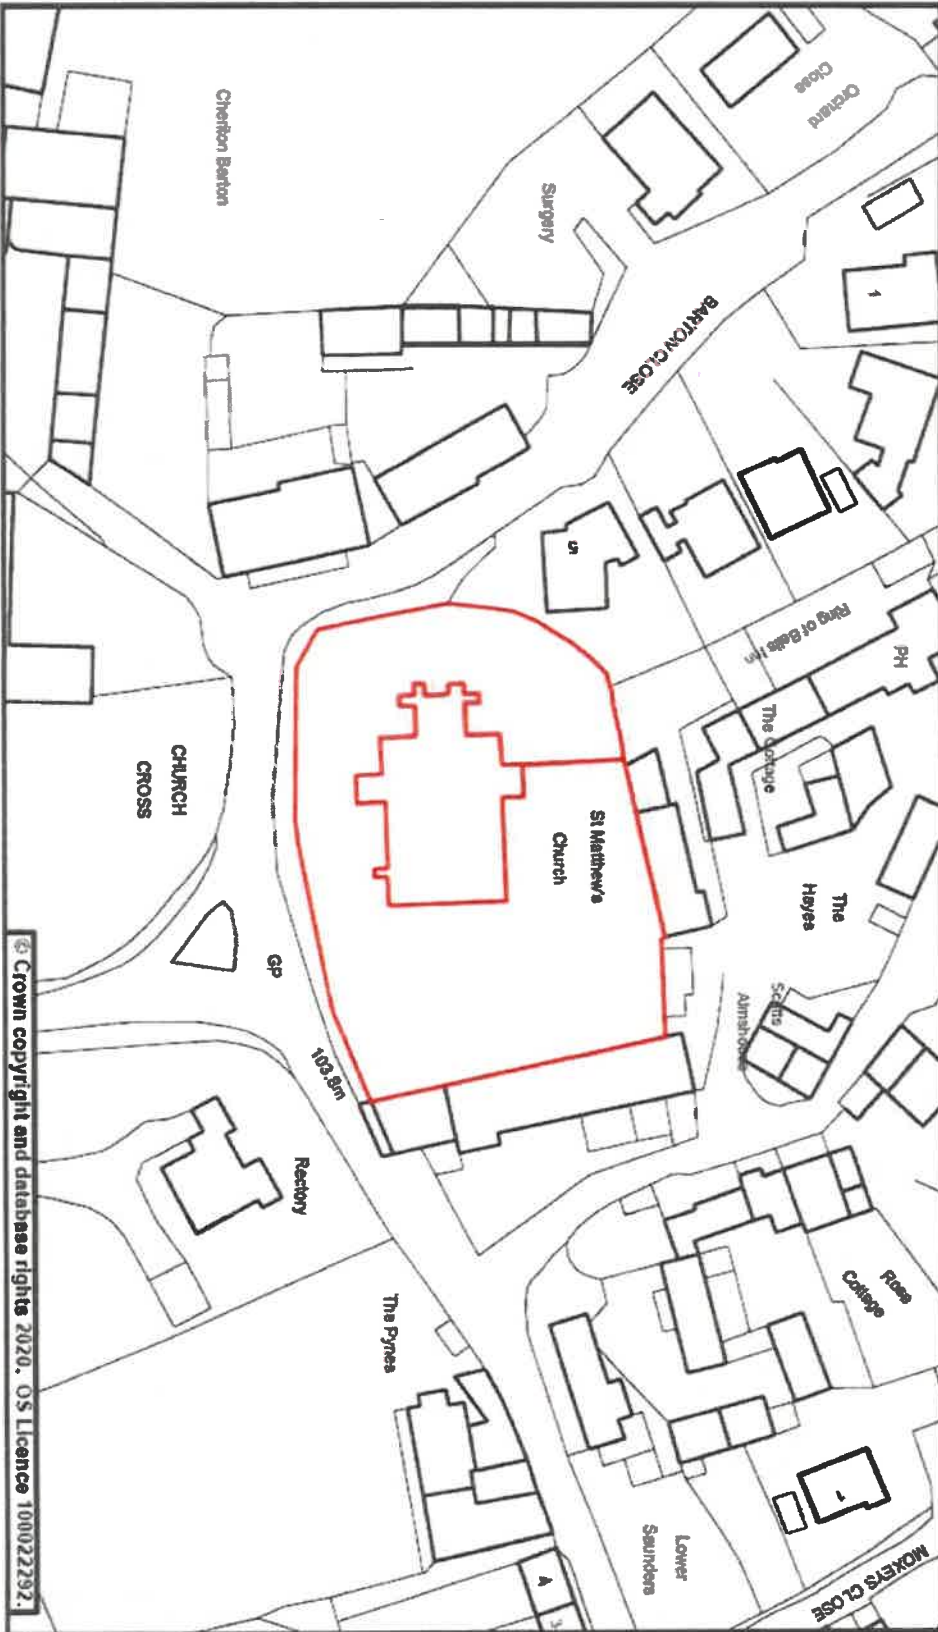

Schedule B

### Street Scene

Scale	1:750 @ A4	Date	06 February 2020
Dwg. No.	St Matthew's Church, Cherton Fitzpaine	Produced by	GMS Unit

Phoenix House  
 Phoenix Lane, Tiverton EX16 6PP  
 Tel: 01884 265255  
 Website: [www.middevon.gov.uk](http://www.middevon.gov.uk)