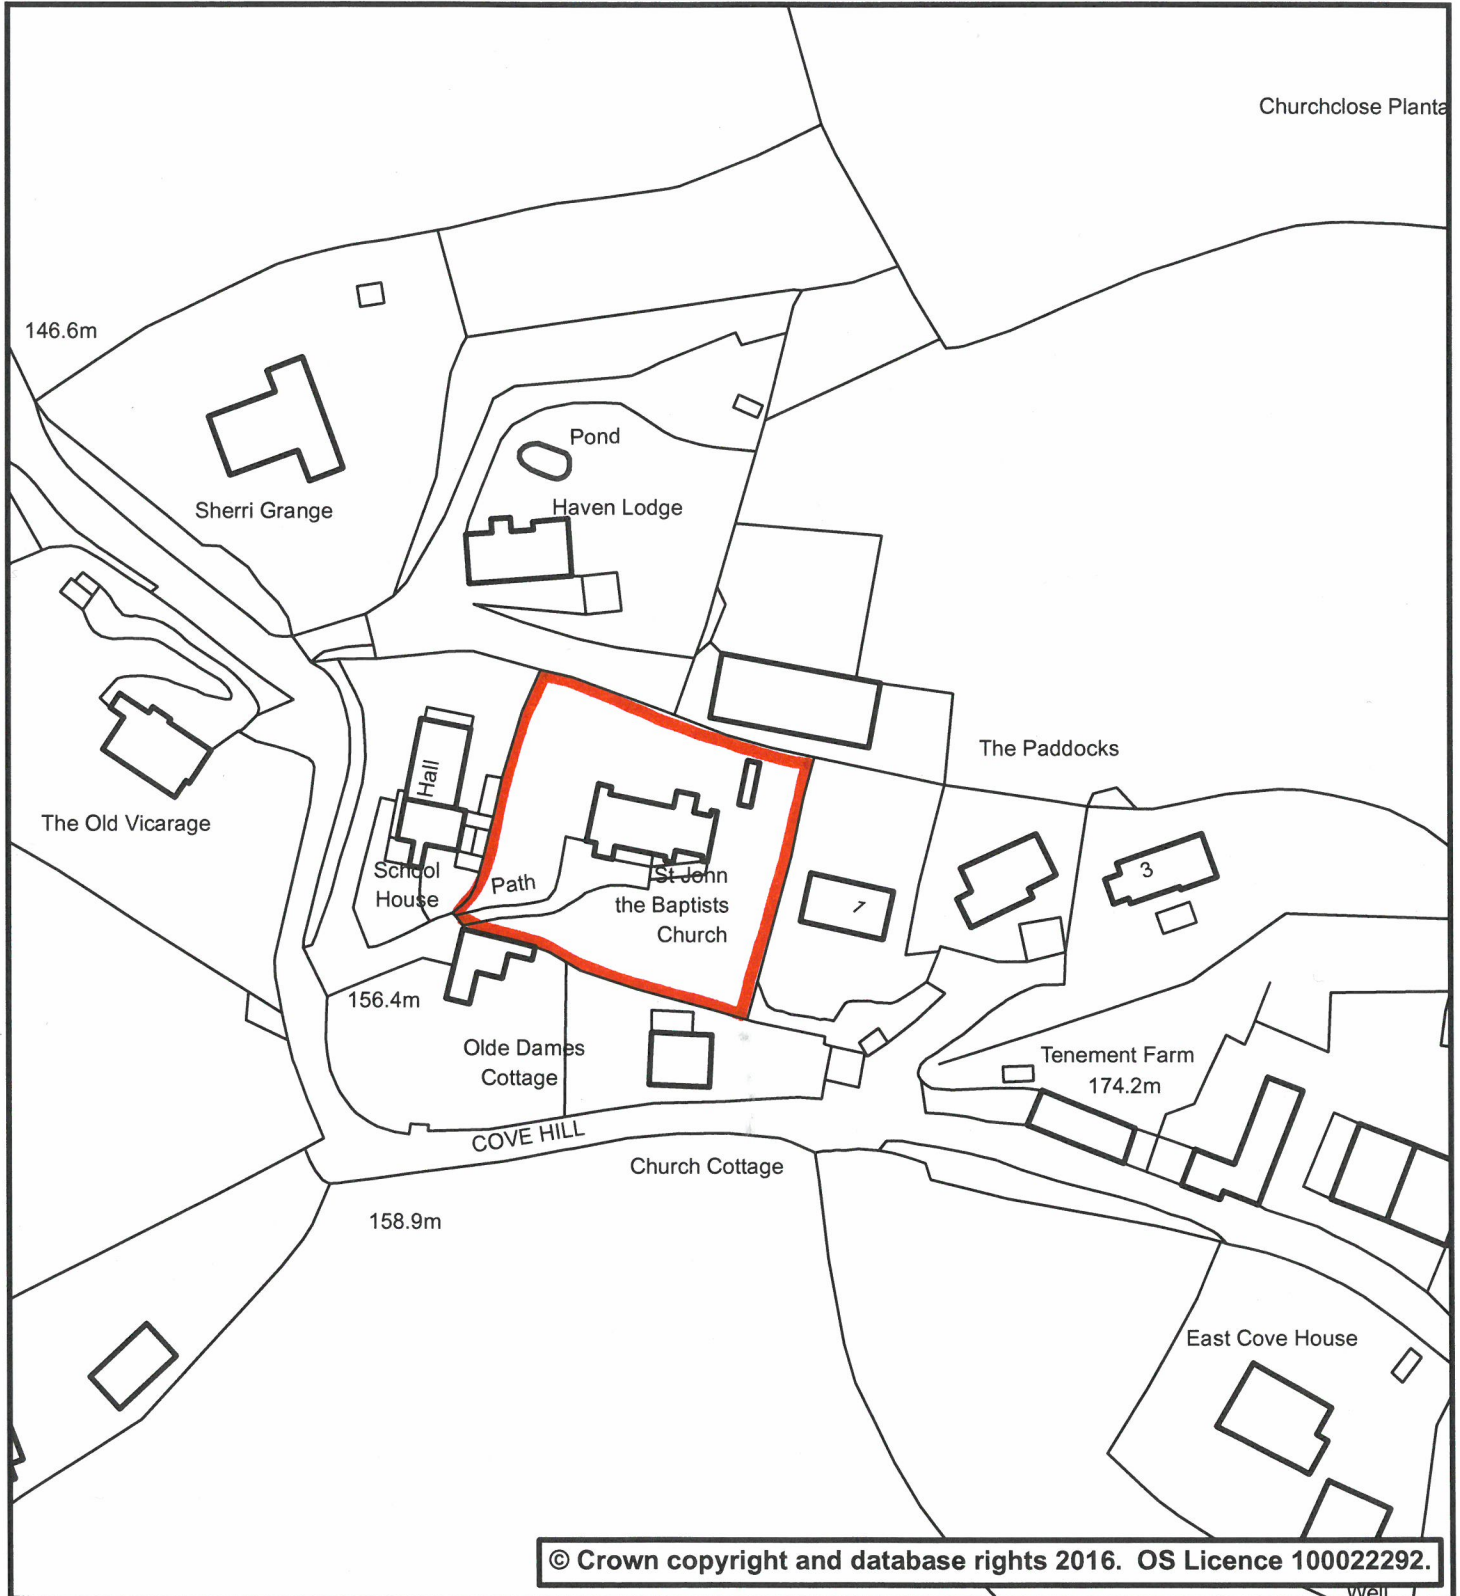

Phoenix House
Phoenix Lane, Tiverton EX16 6PP

Tel: 01884 255255 Website: www.middevon.gov.uk

Plan 7

St John the Baptists Church Cove Tiverton

Scale: 1:1,250

Date: 11/11/2020

Drg. No: Not Set

User Name: sdenham