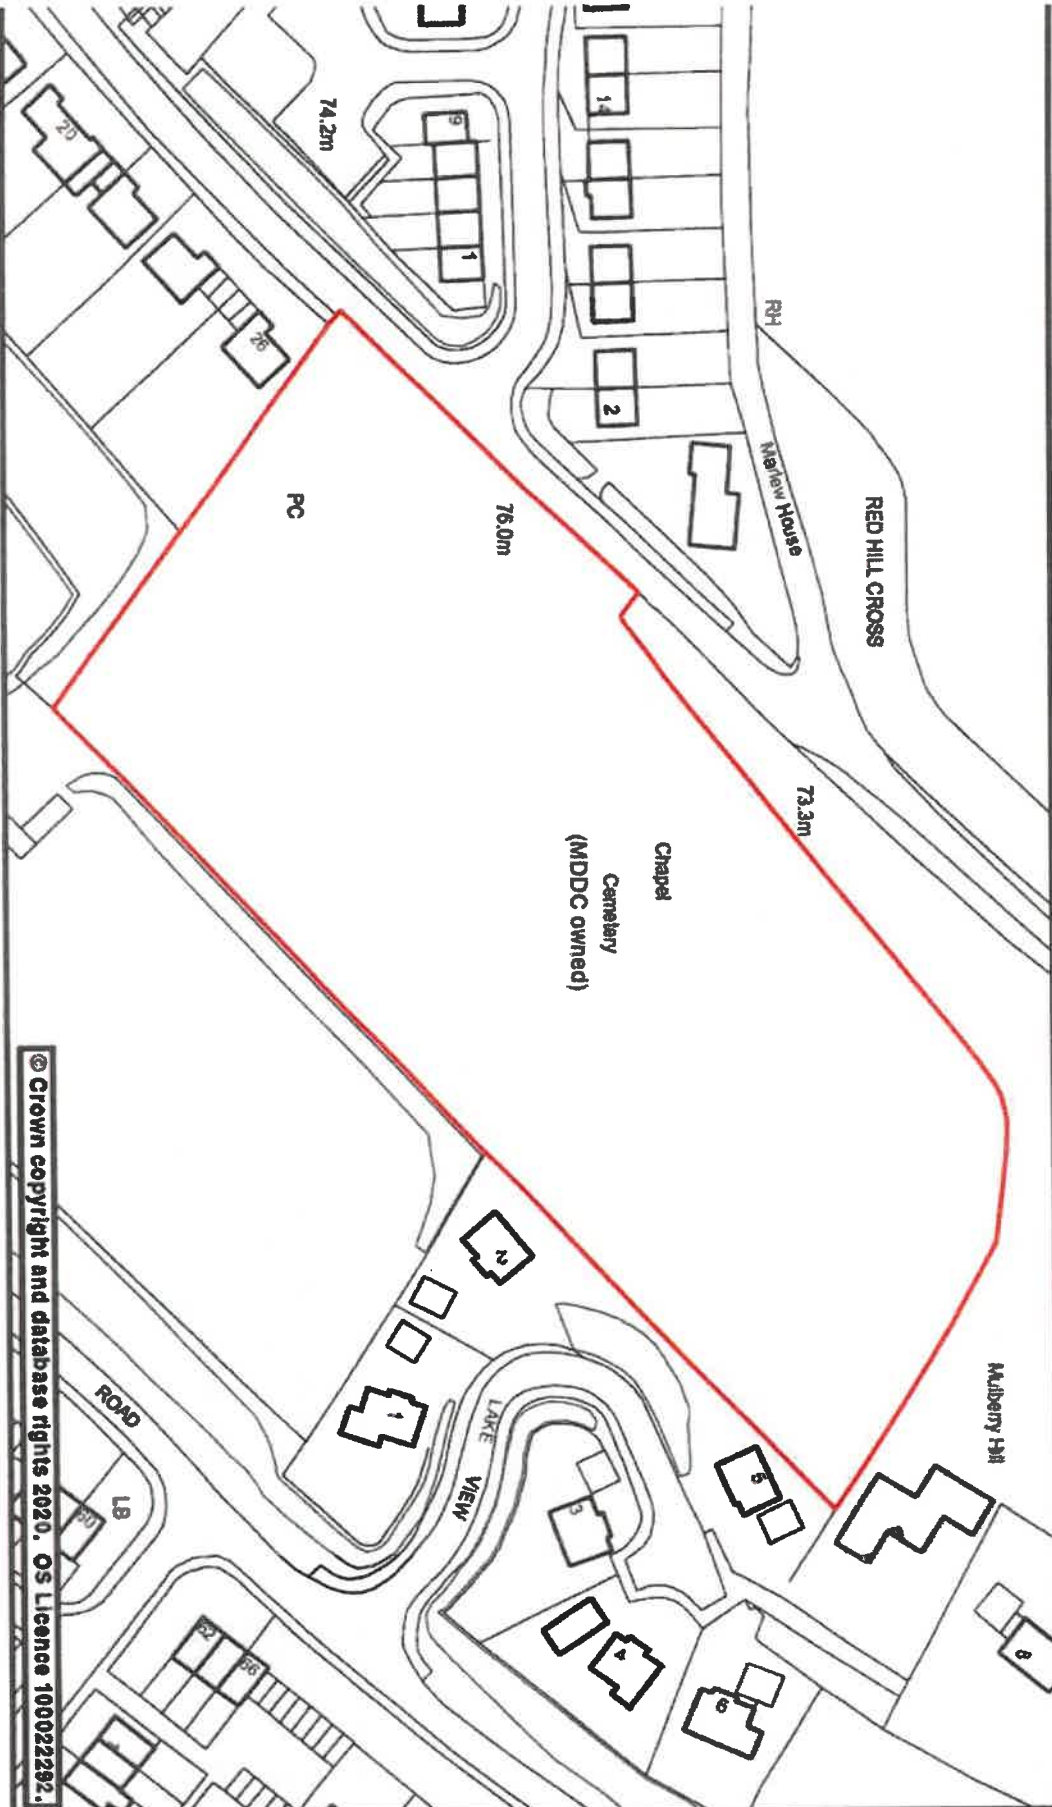

## Street Scene

Scale	1:1,130 @ A4	Date	05 February 2020
Dwg. No.	Credition Cemeterly	Produced by	GMS Unit

Phoenix House  
 Phoenix Lane, Tiverton EX16 6PP  
 Tel: 01884 255255  
 Website: [www.middevon.gov.uk](http://www.middevon.gov.uk)

© Crown copyright and database rights 2020. OS Licence 100022292.