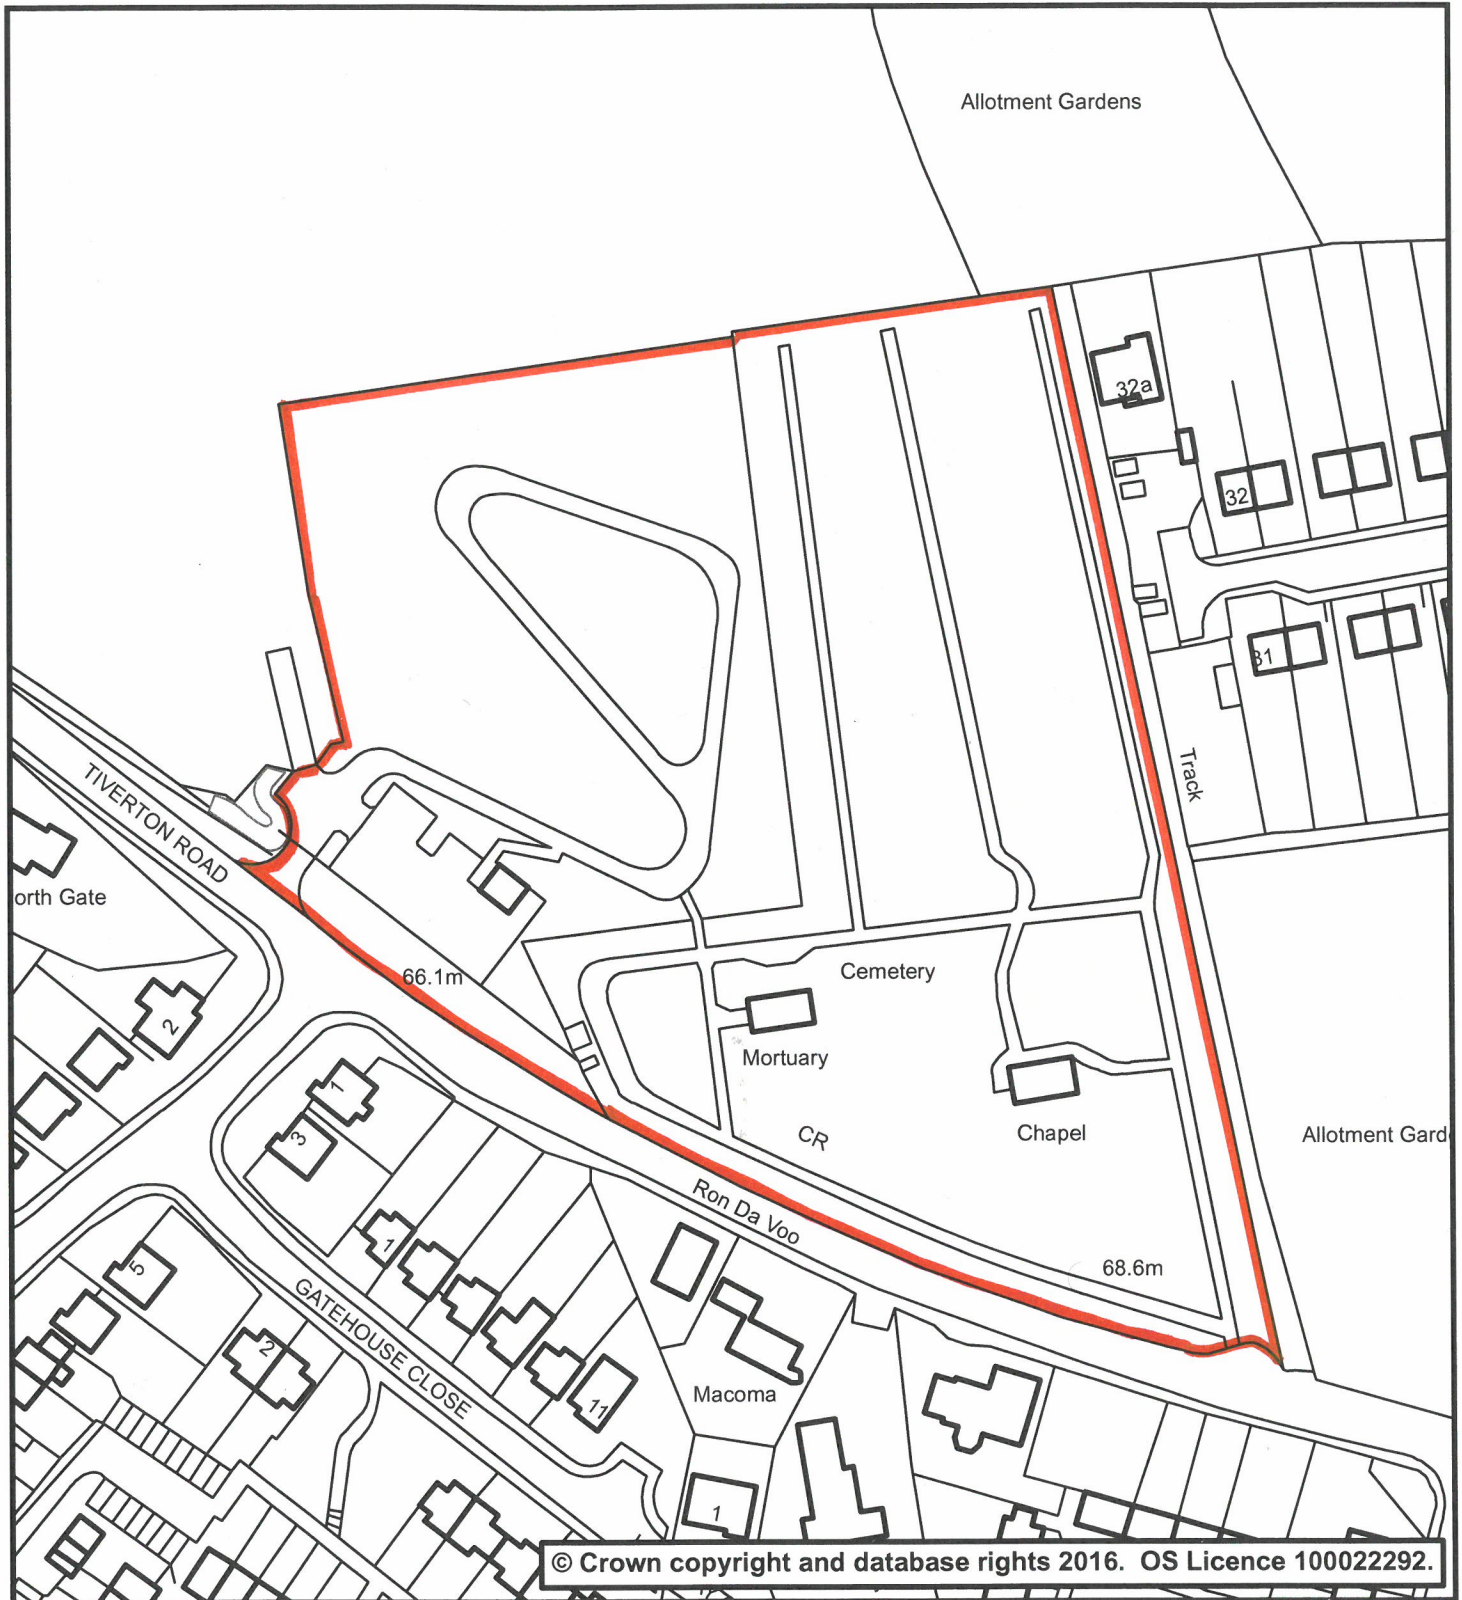

Phoenix House
Phoenix Lane, Tiverton EX16 6PP

Tel: 01884 255255 Website: www.middevon.gov.uk

Cullompton Cemetery	
Scale: 1:1,250	Date: 13/11/2020
Drg. No: Not Set	User Name: sdenham