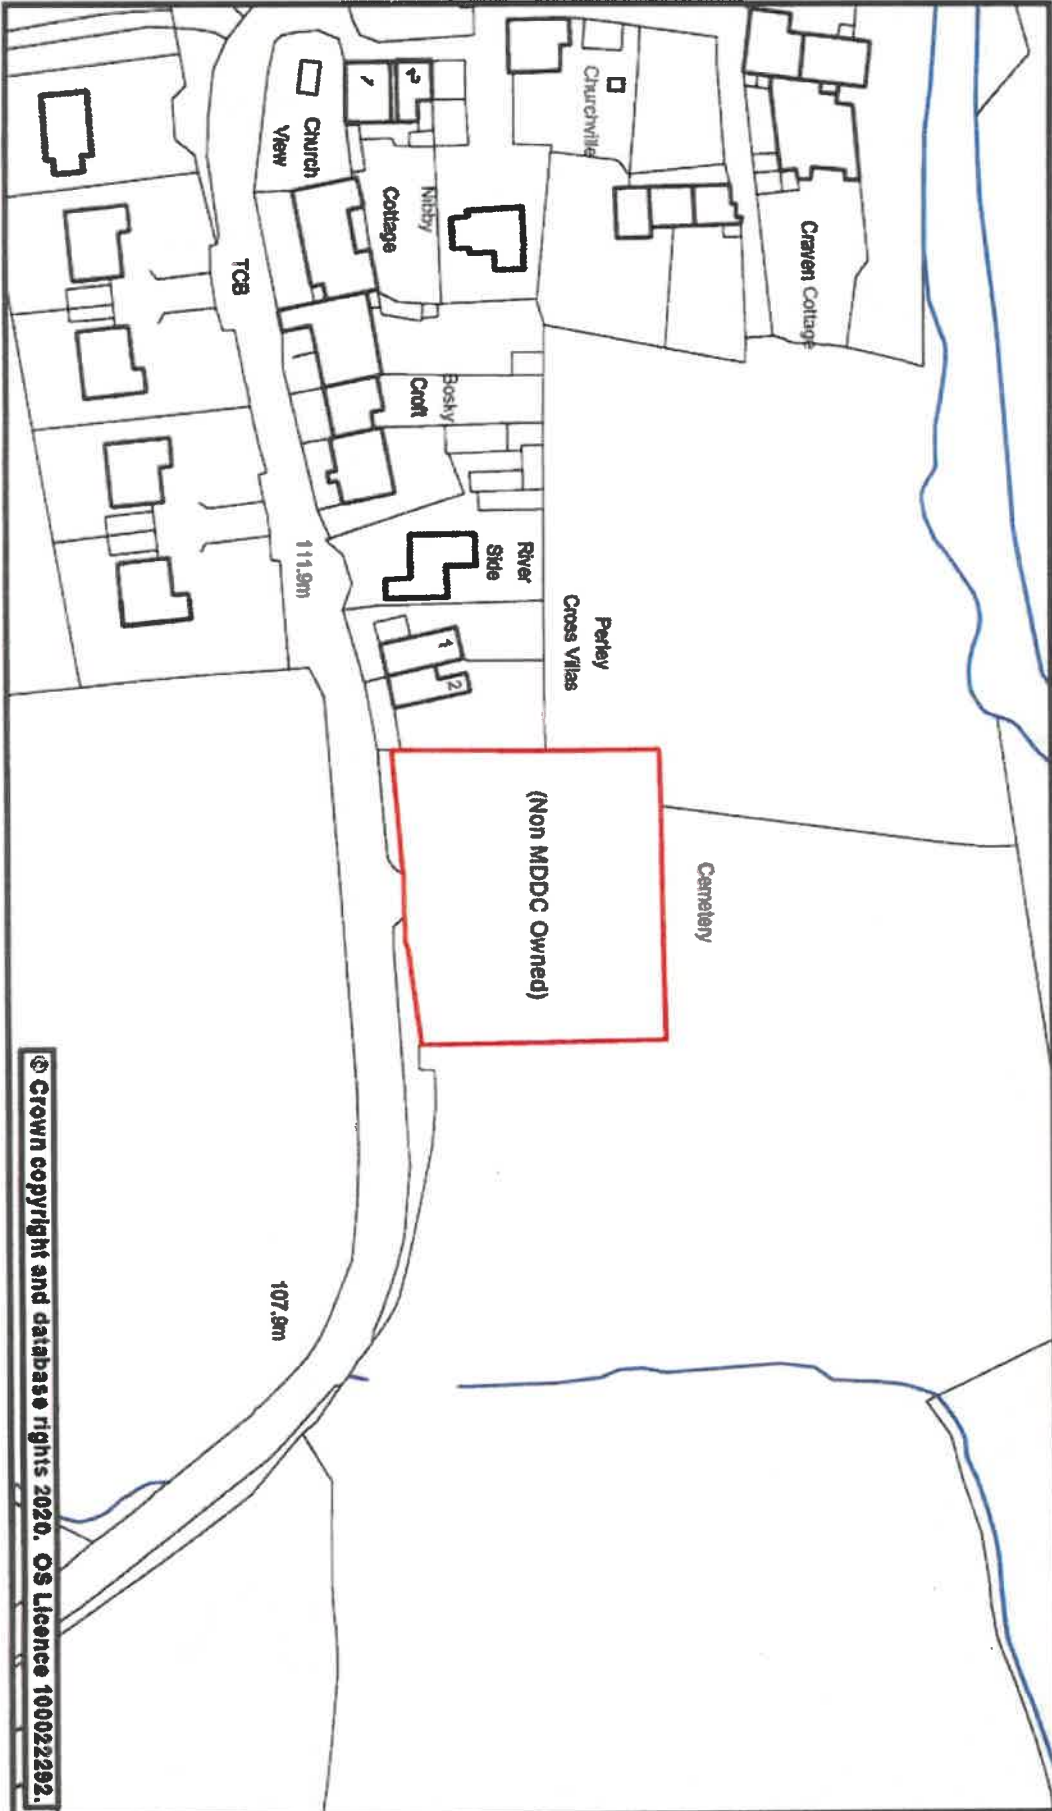

### Street Scene

Scale	1:1,000 @ A4	Date	27 January 2020
Dwg. No.	Cemetery, Culmstock	Produced by	GMS Unit

Phoenix House  
 Phoenix Lane, Tiverton EX16 6PP  
 Tel: 01884 255255  
 Website: [www.middevon.gov.uk](http://www.middevon.gov.uk)