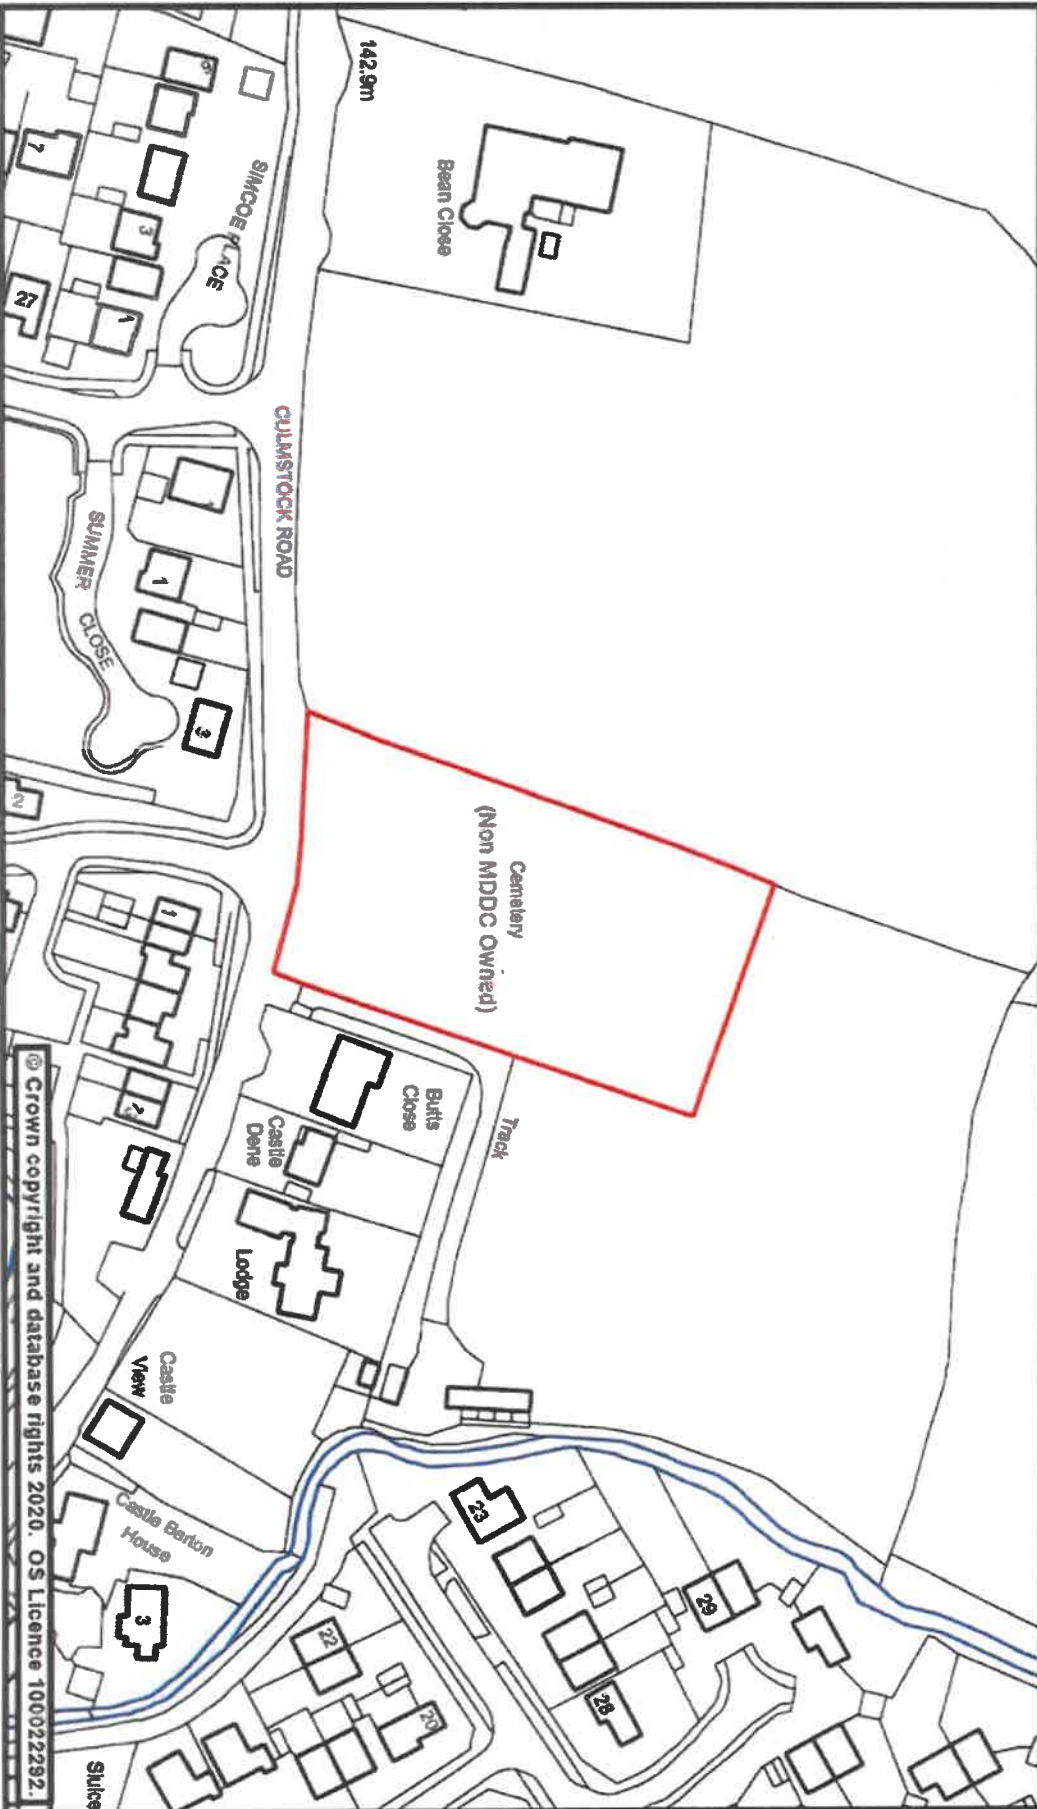

Street Scene

Scale	1:1,250 @ A4	Date	27 January 2020
Dwg. No.	Cemetary, Hemyock	Produced by	GMS Unit

Phoenix House
 Phoenix Lane, Tiverton EX16 6PP
 Tel: 01884 255255
 Website: www.middevon.gov.uk

© Crown copyright and database rights 2020. OS Licence 100022292.