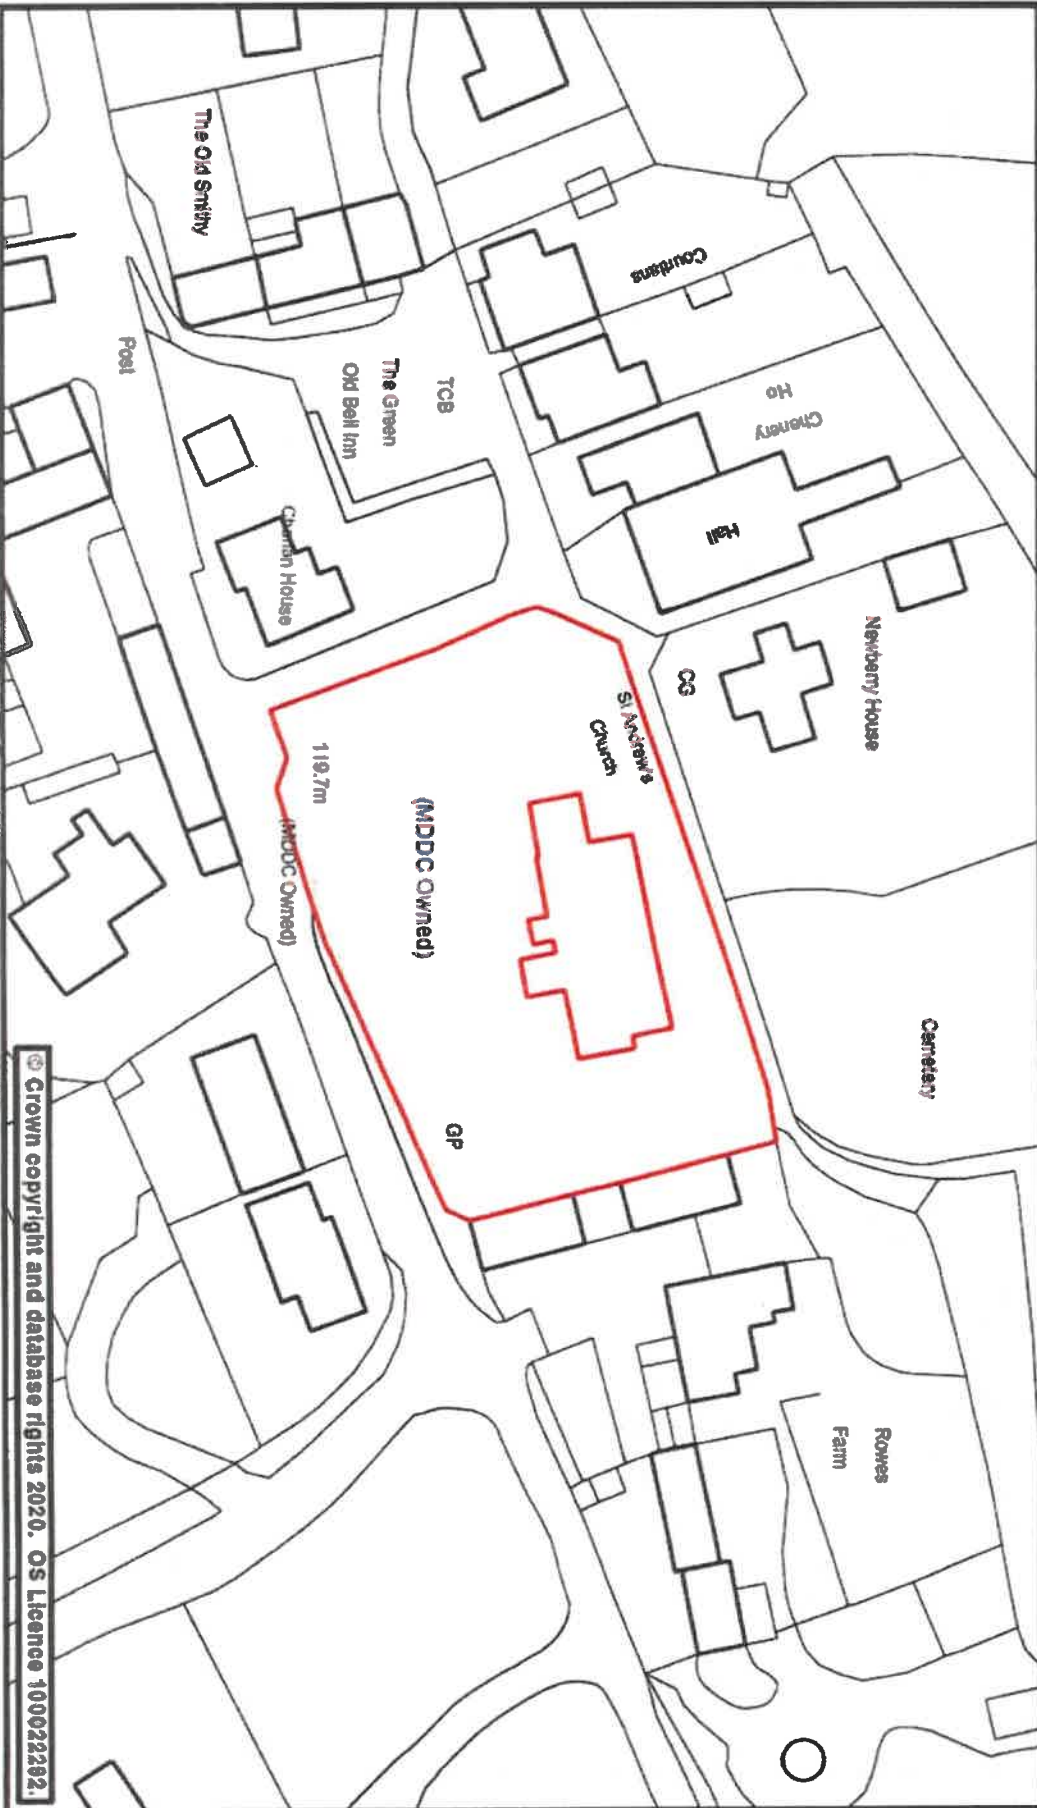

### Street Scene

Scale	1:750 @ A4	Date	24 January 2020
Dwg. No.	St Andrew's Church Cemetery, Colebrooke	Produced by	GMS Unit

Phoenix House  
 Phoenix Lane, Tiverton EX16 6PP  
 Tel: 01884 255255  
 Website: [www.middledevon.gov.uk](http://www.middledevon.gov.uk)