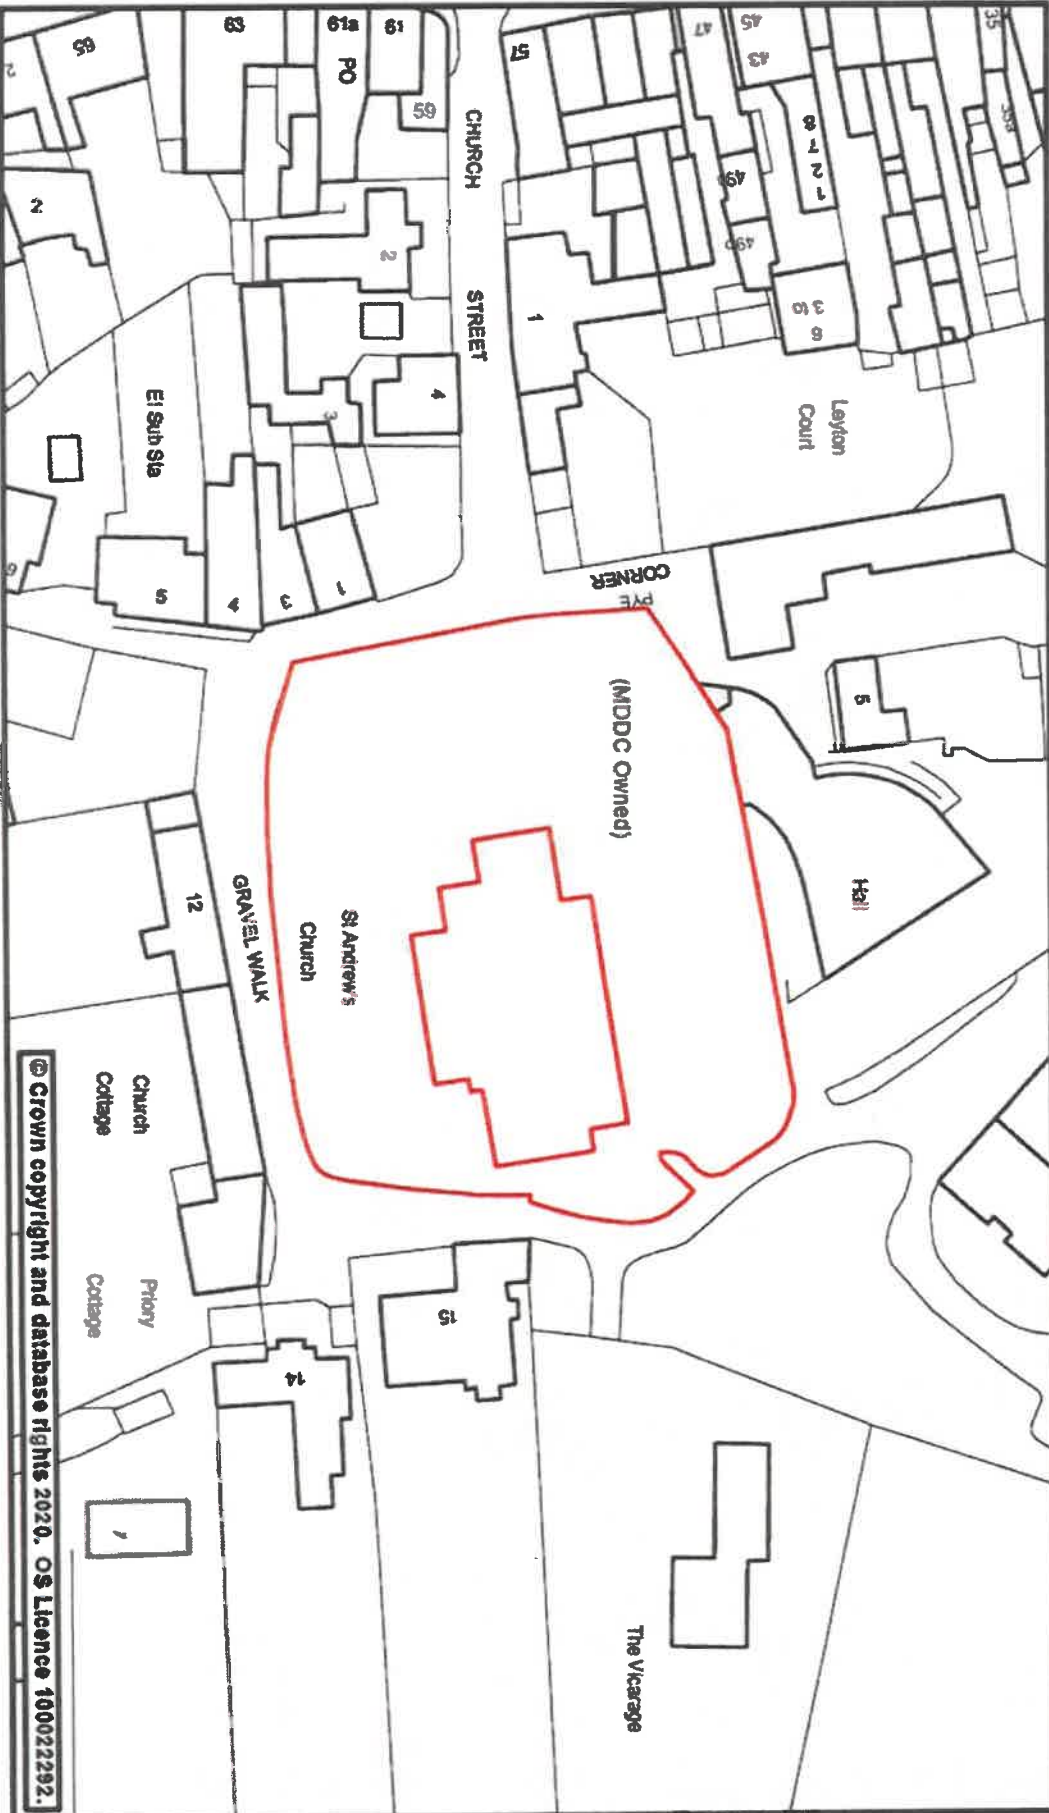

### Street Scene

Scale	1:750 @ A4	Date	24 January 2020
Dwg. No.	St Andrew's Church Cemetery, Cullompton	Produced by	GMS Unit

Phoenix House  
 Phoenix Lane, Tiverton EX16 6PP  
 Tel: 01884 255255  
 Website: [www.middevon.gov.uk](http://www.middevon.gov.uk)