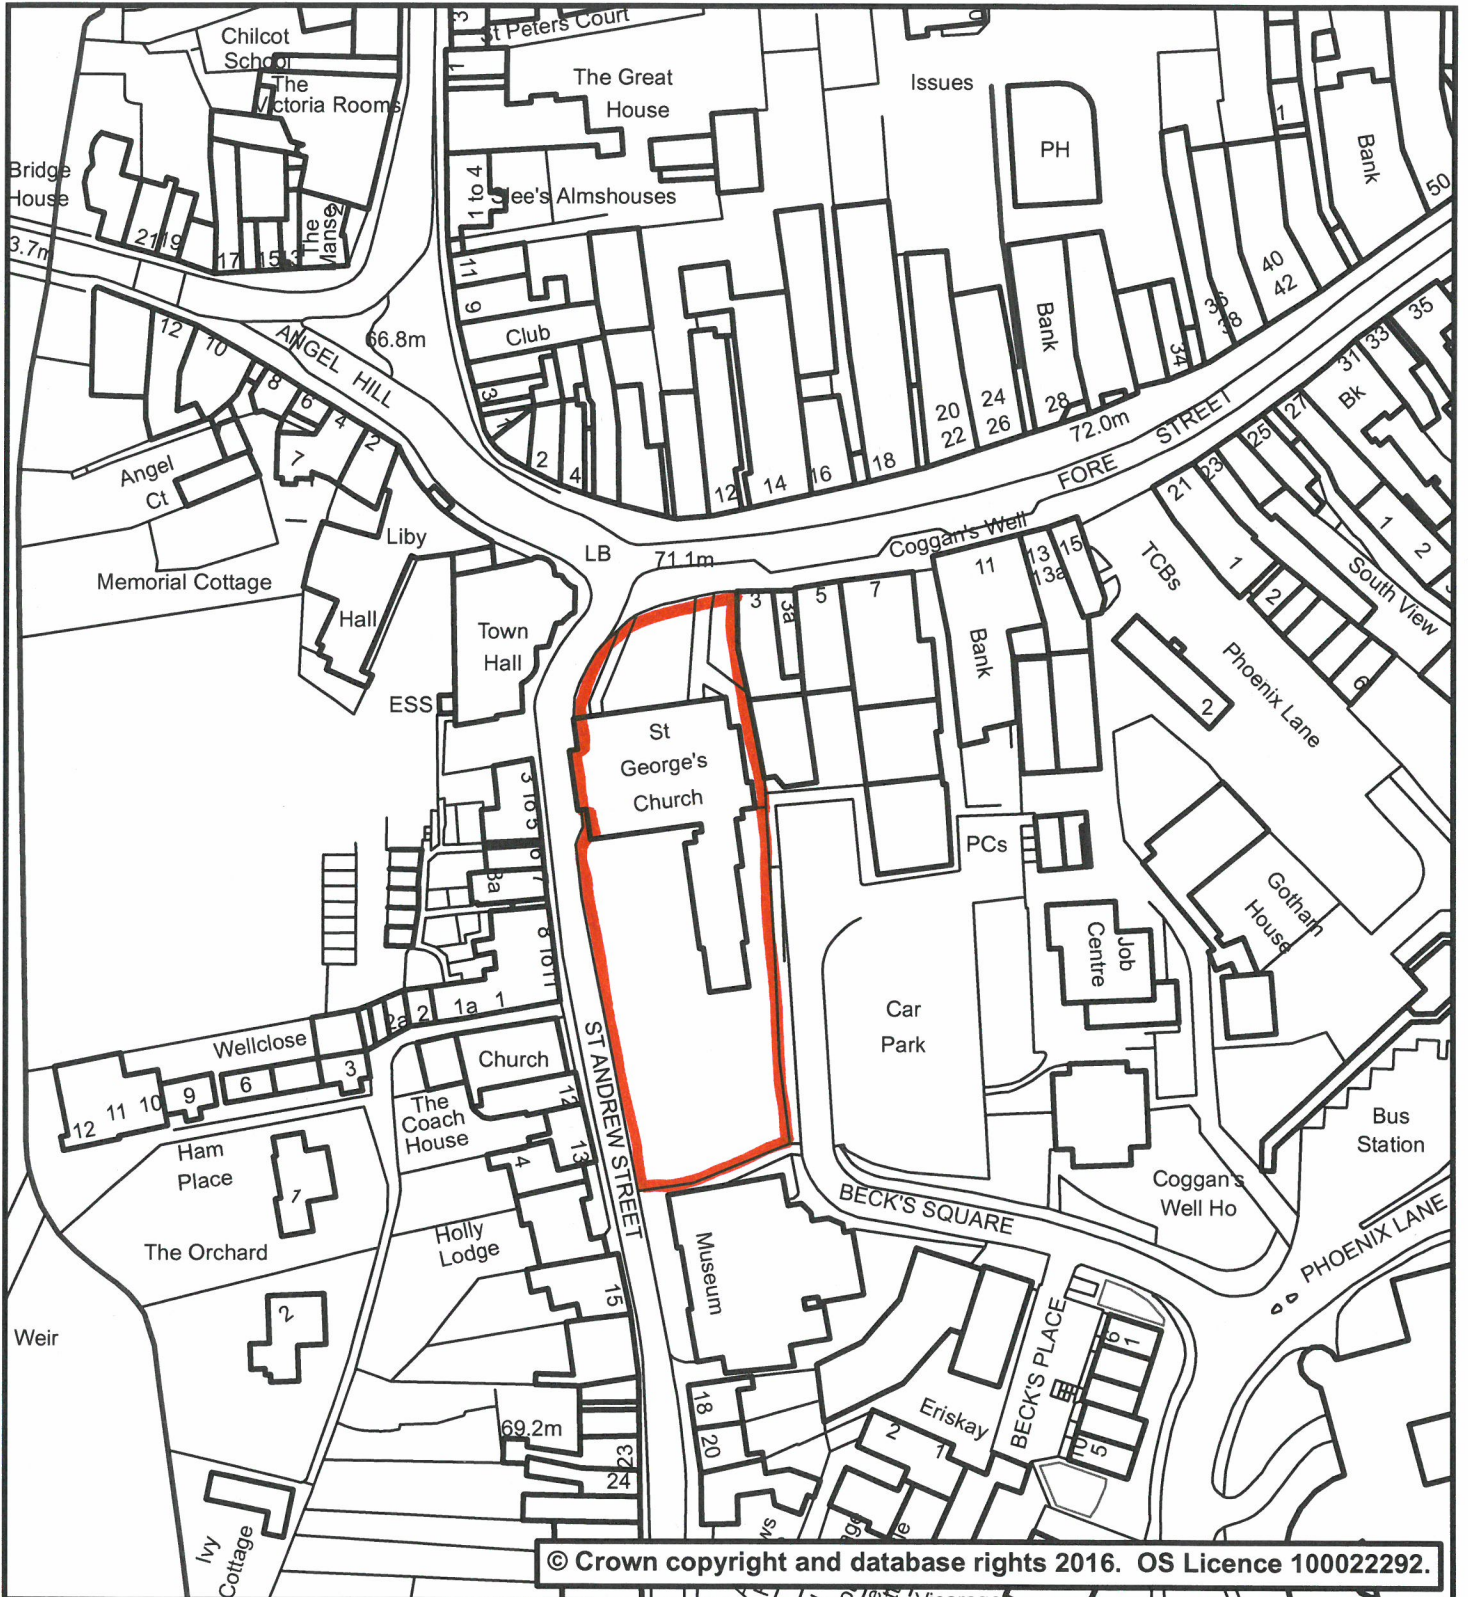

Phoenix House
Phoenix Lane, Tiverton EX16 6PP

Tel: 01884 255255 Website: www.middevon.gov.uk

St George's Church Tiverton	
Scale: 1:1,250	Date: 11/11/2020
Drg. No: Not Set	User Name: sdenham