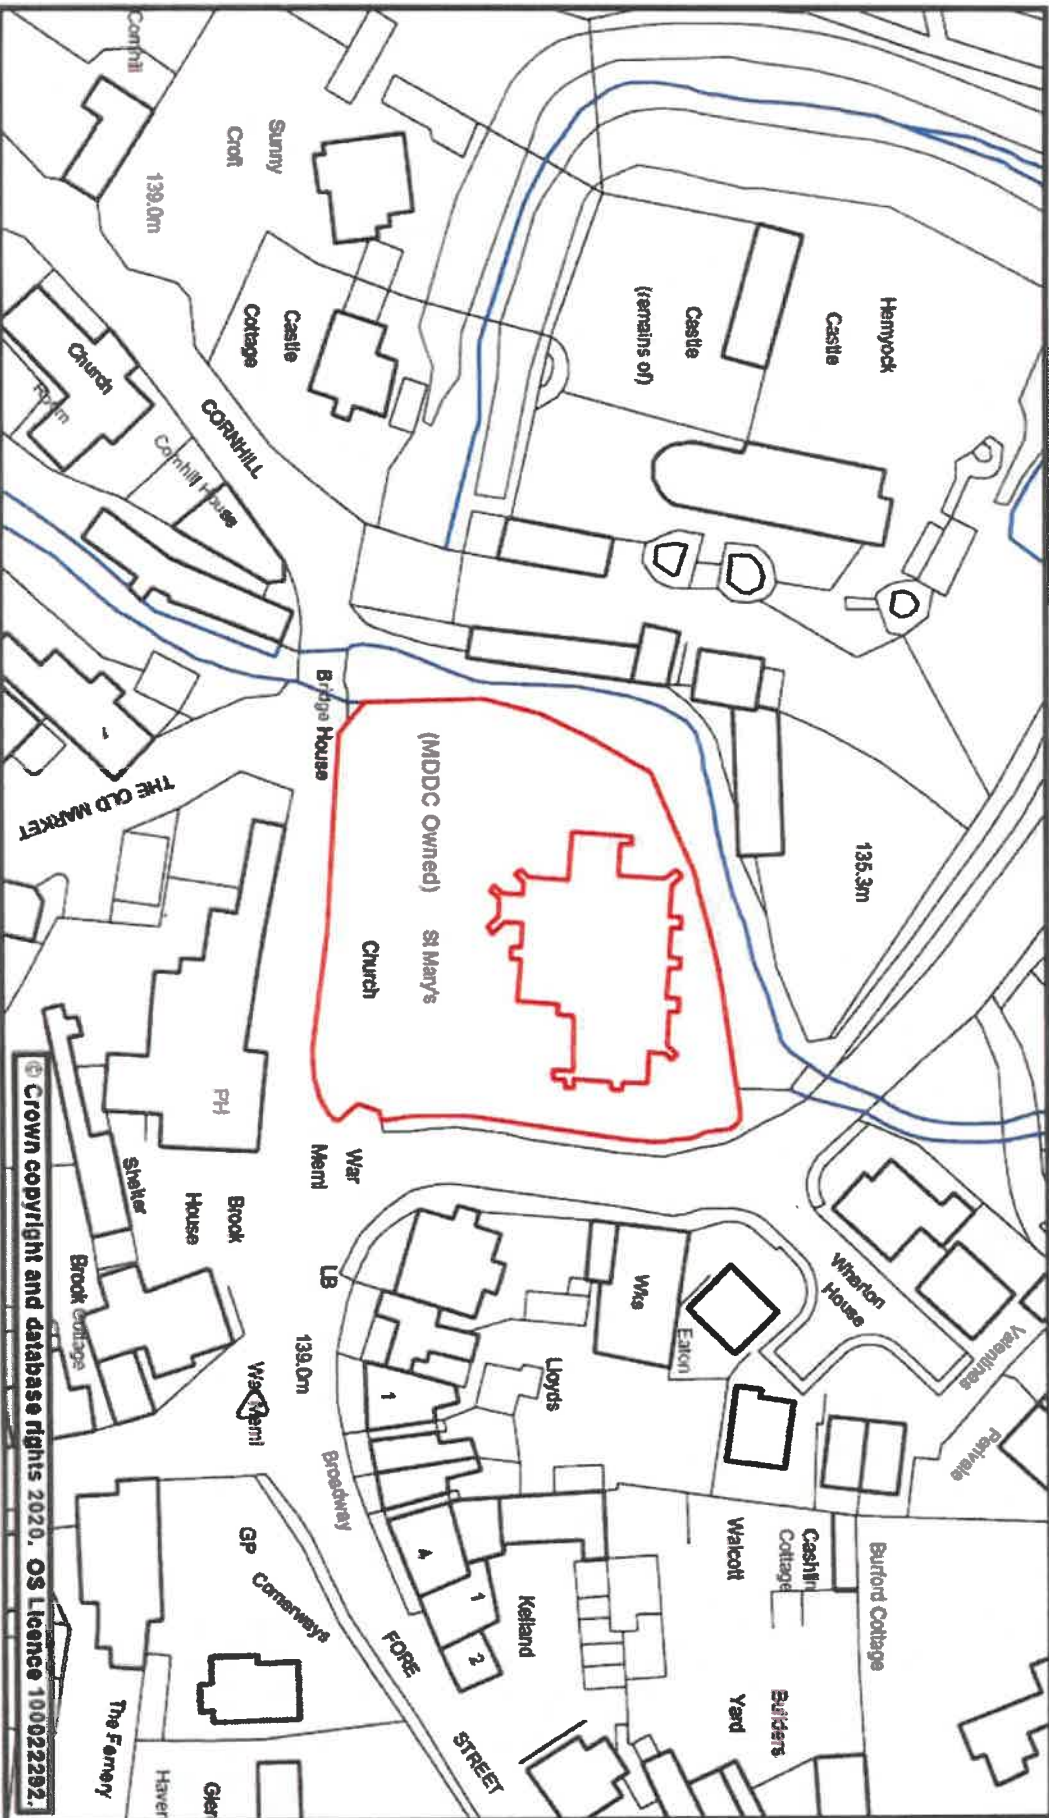

### Street Scene

Scale	1:750 @ A4	Date	24 January 2020
Dwg. No.	St Mary's Church Cemetery, Hemyock	Produced by	GMS Unit

Phoenix House  
 Phoenix Lane, Tiverton EX16 6PP  
 Tel: 01864 255255  
 Website: [www.middevon.gov.uk](http://www.middevon.gov.uk)