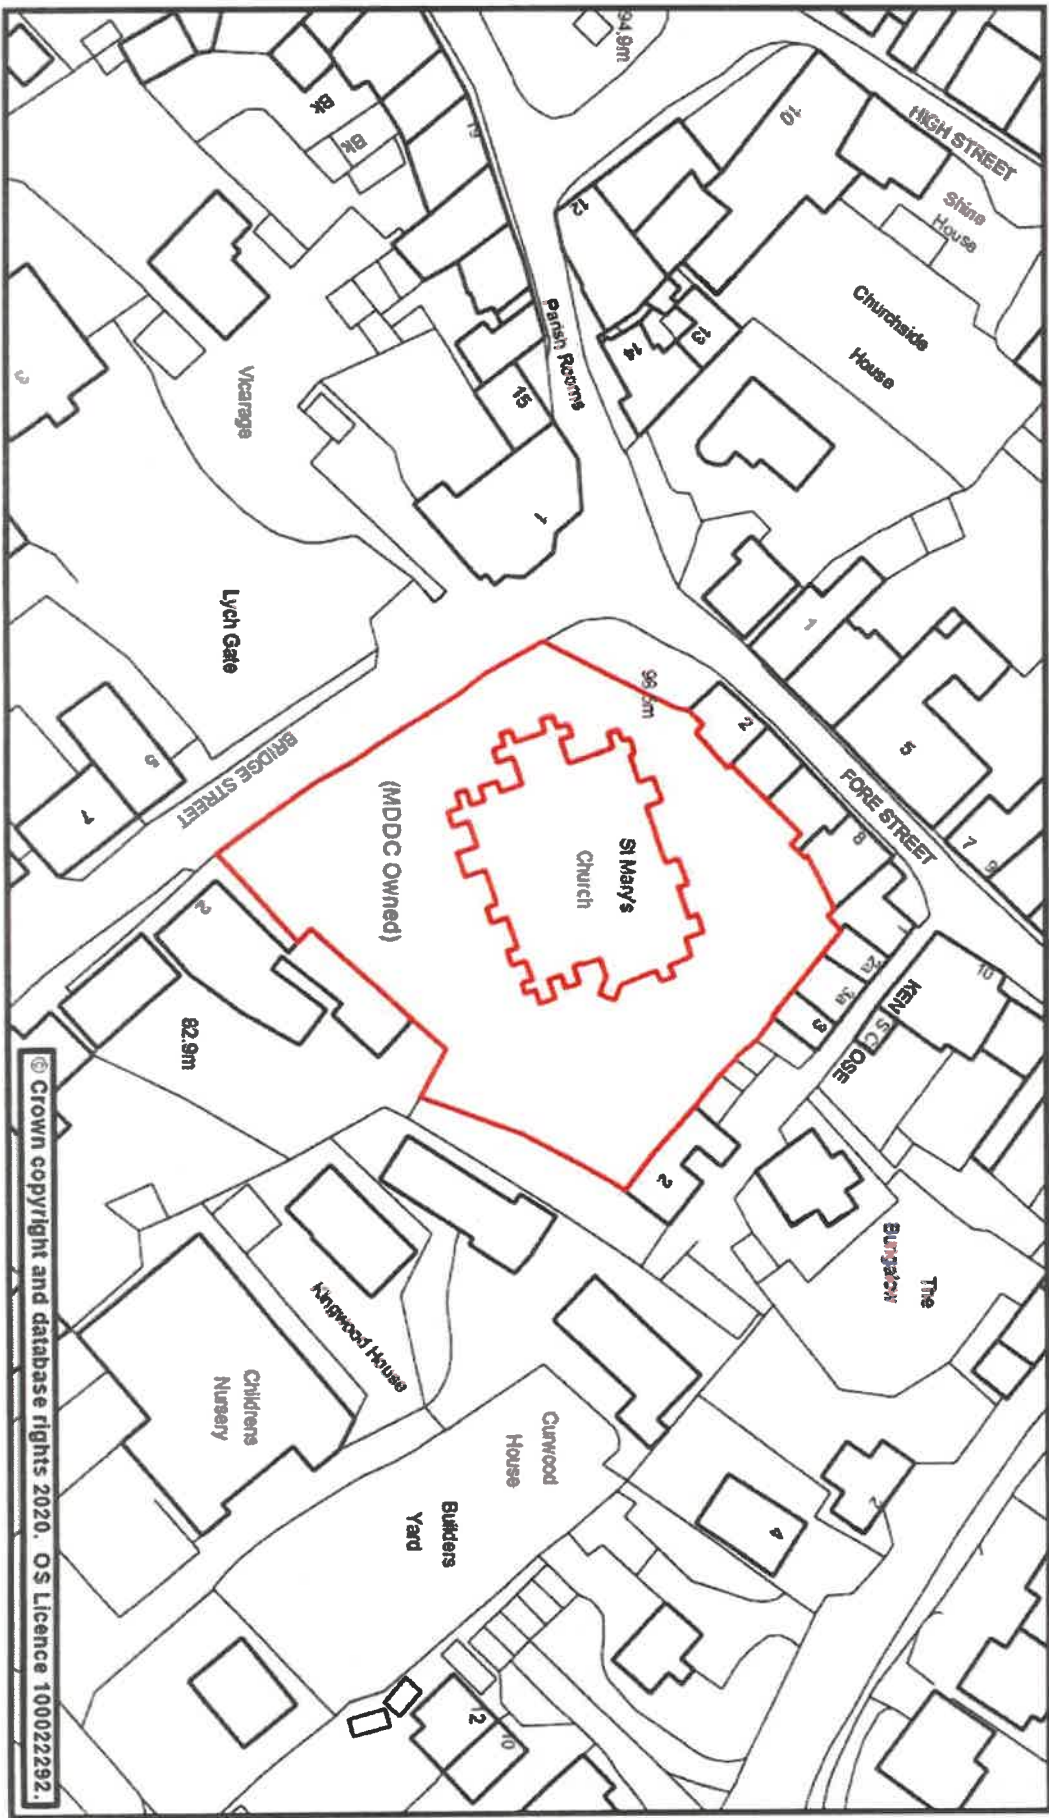

Street Scene

Scale	1:750 @ A4	Date	24 January 2020
Dr. No.	St Mary's Church Cemetery, Uffculme	Produced by	GMS Unit

Phoenix House
 Phoenix Lane, Tiverton EX16 6PP
 Tel: 01884 255255
 Website: www.middevon.gov.uk

© Crown copyright and database rights 2020. OS Licence 100022292.