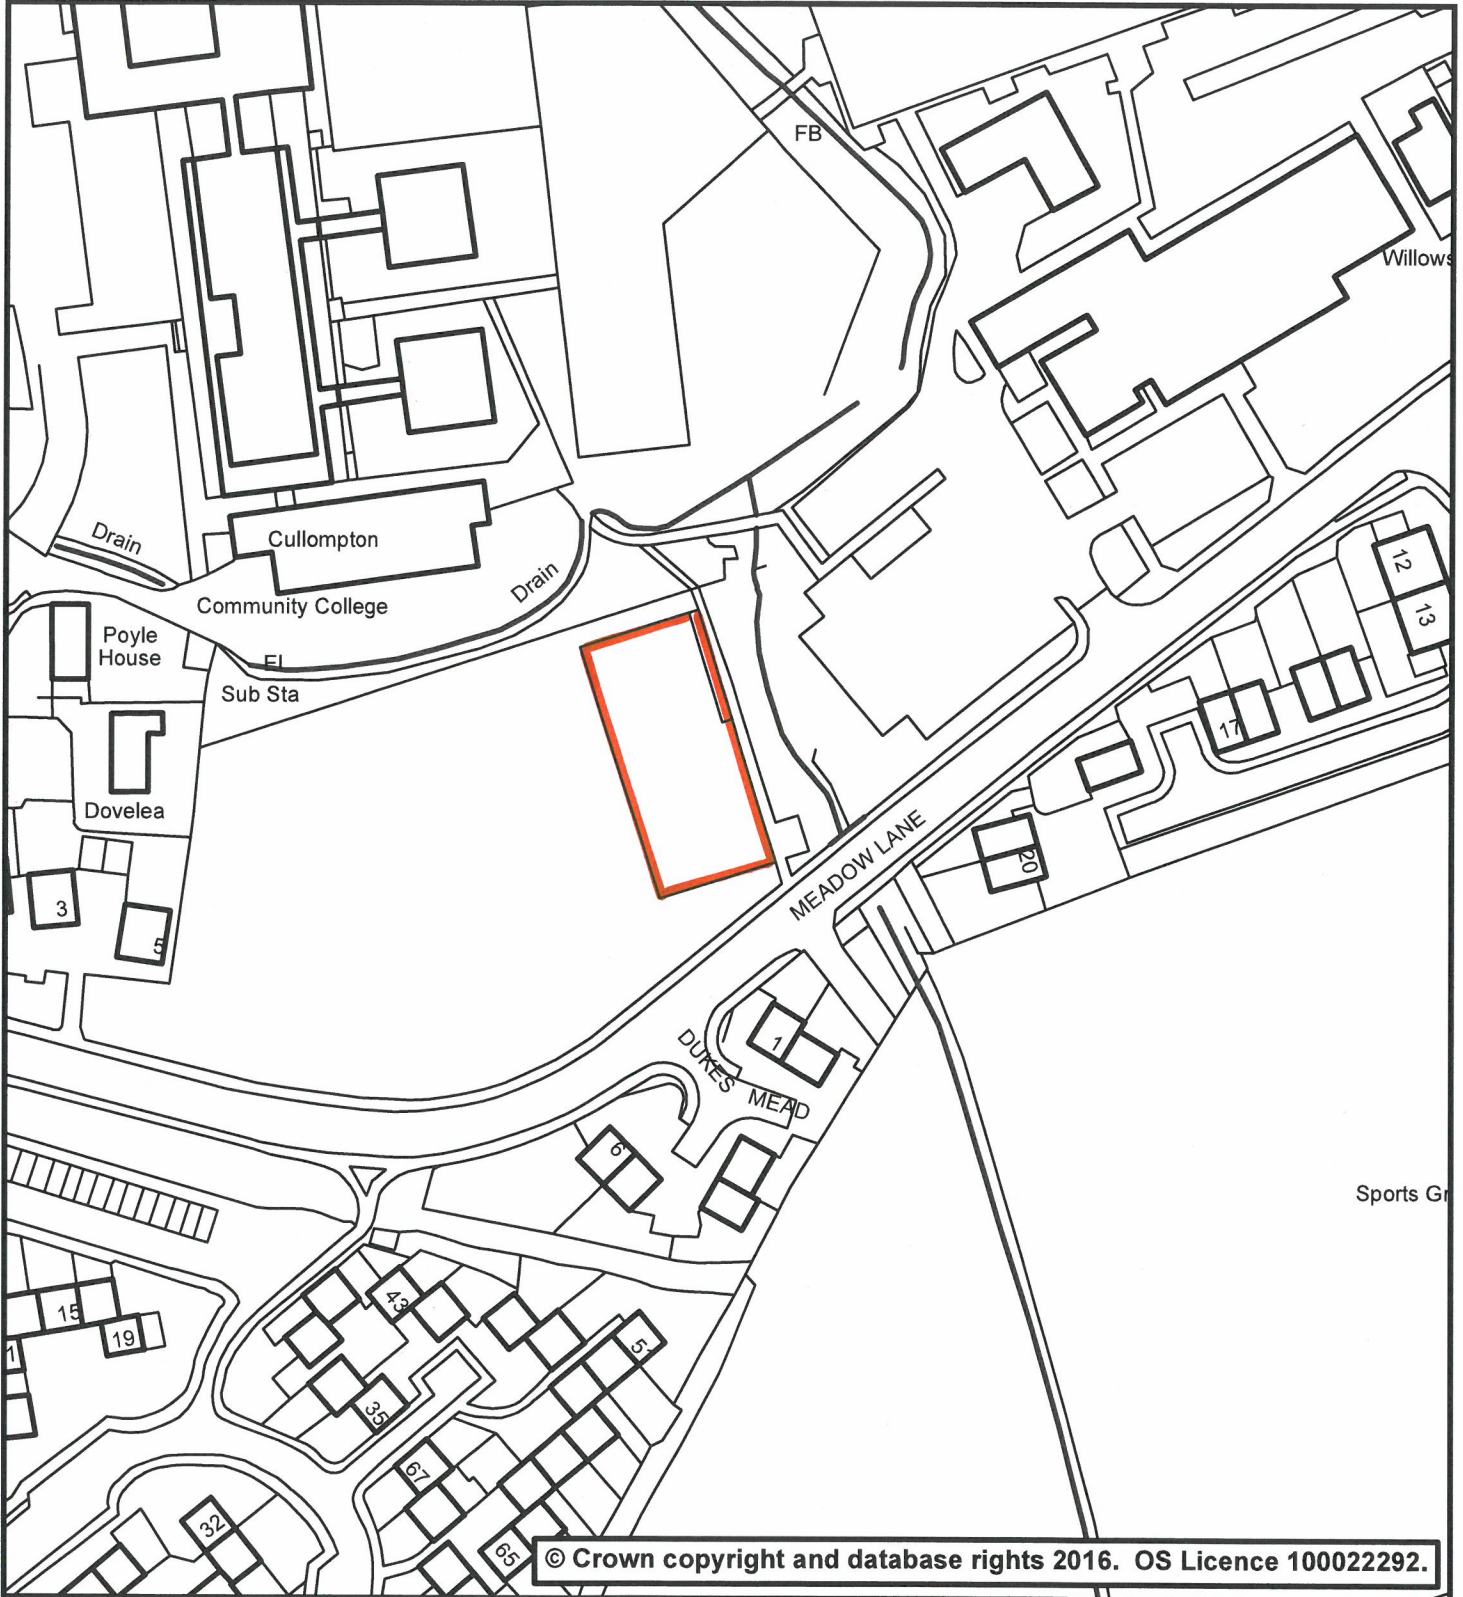

Phoenix House
Phoenix Lane, Tiverton EX16 6PP

Plan 25

Tel: 01884 255255 Website: www.middevon.gov.uk

Skatepark - Meadow Lane Cullompton

Scale: 1:1,250

Date: 15/01/2021

Drg. No: Not Set

User Name: sdenham