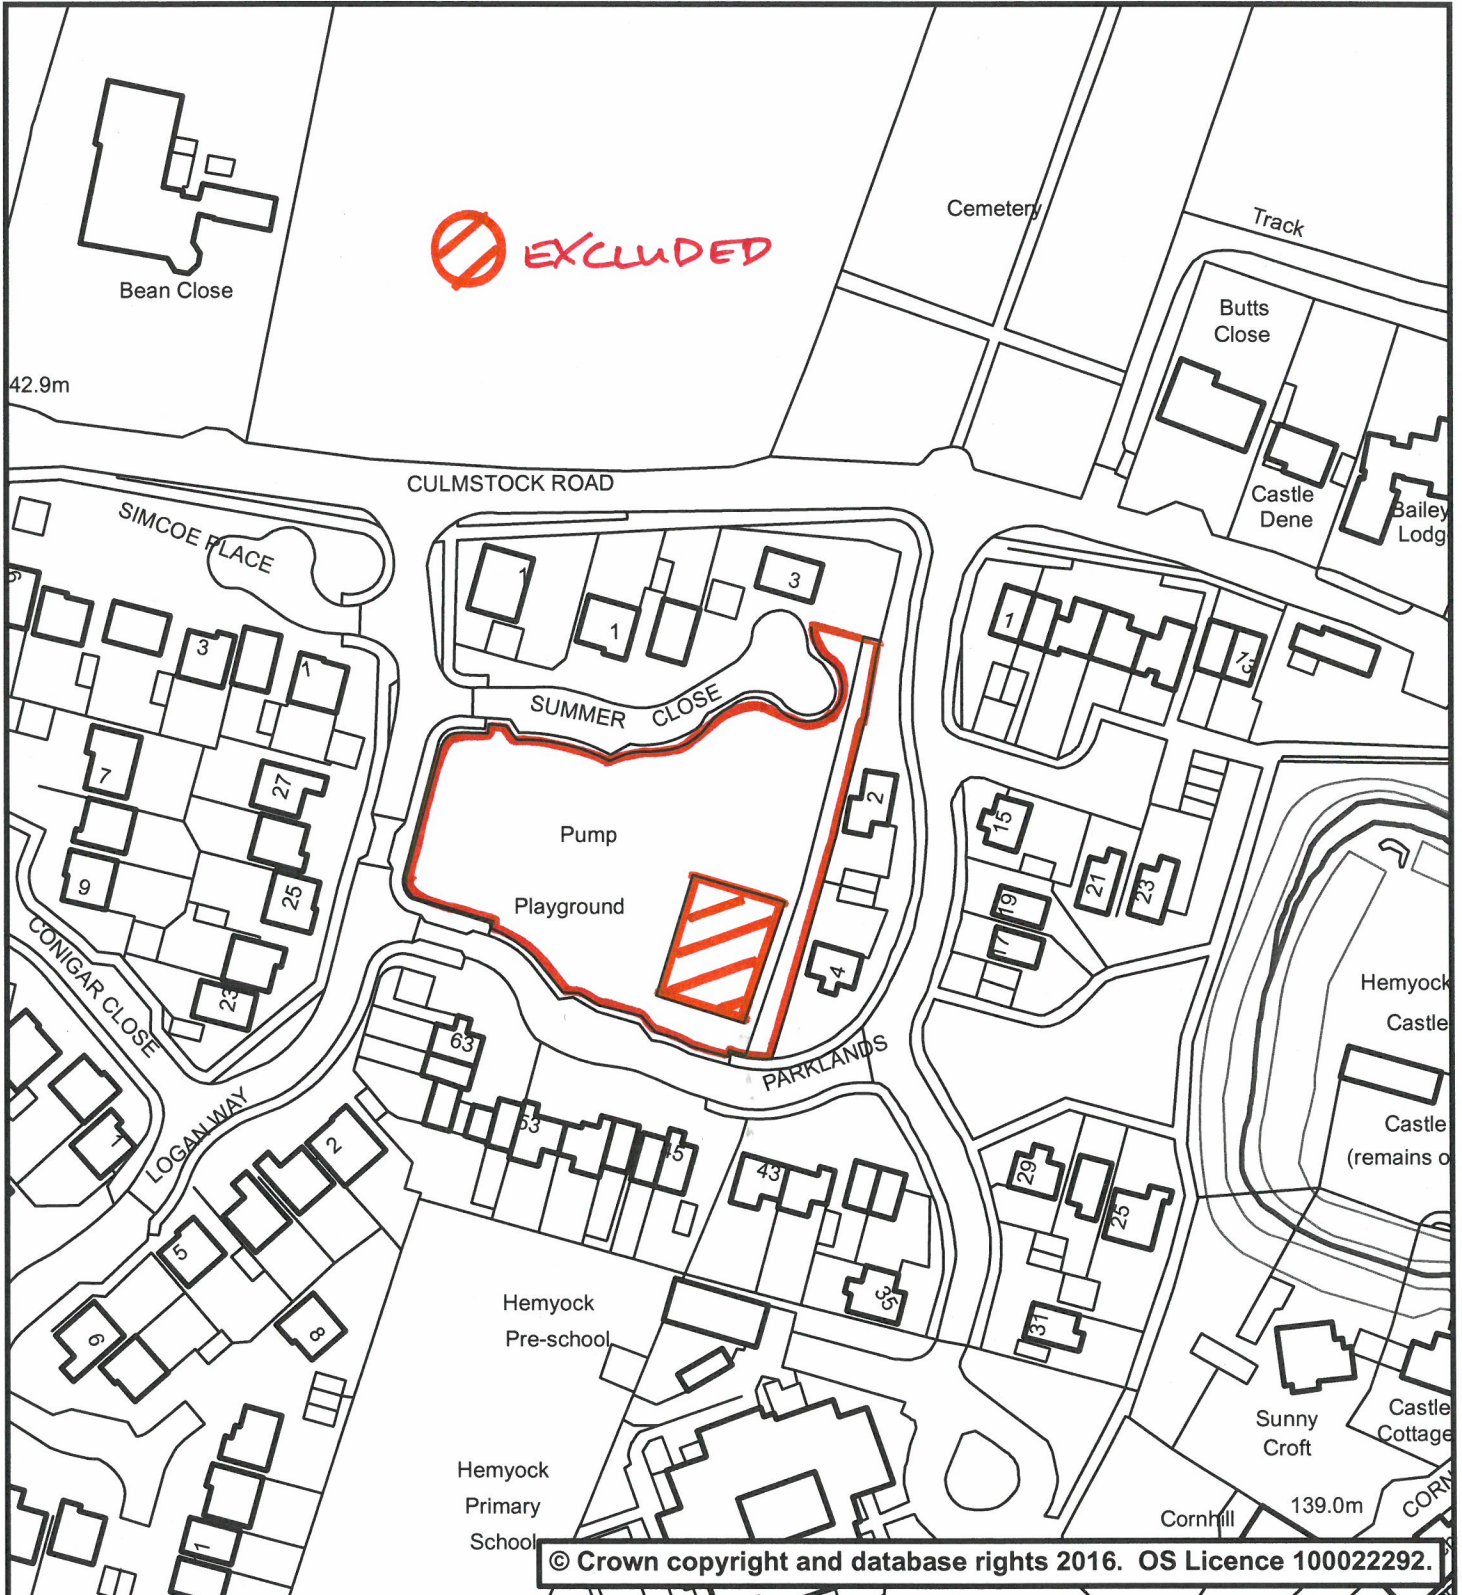

Phoenix House
Phoenix Lane, Tiverton EX16 6PP

Plan 27

Tel: 01884 255255 Website: www.middevon.gov.uk

Open Space - Logan Way Hemyock

Scale: 1:1,250

Date: 26/02/2021

Drg. No: Not Set

User Name: sdenham