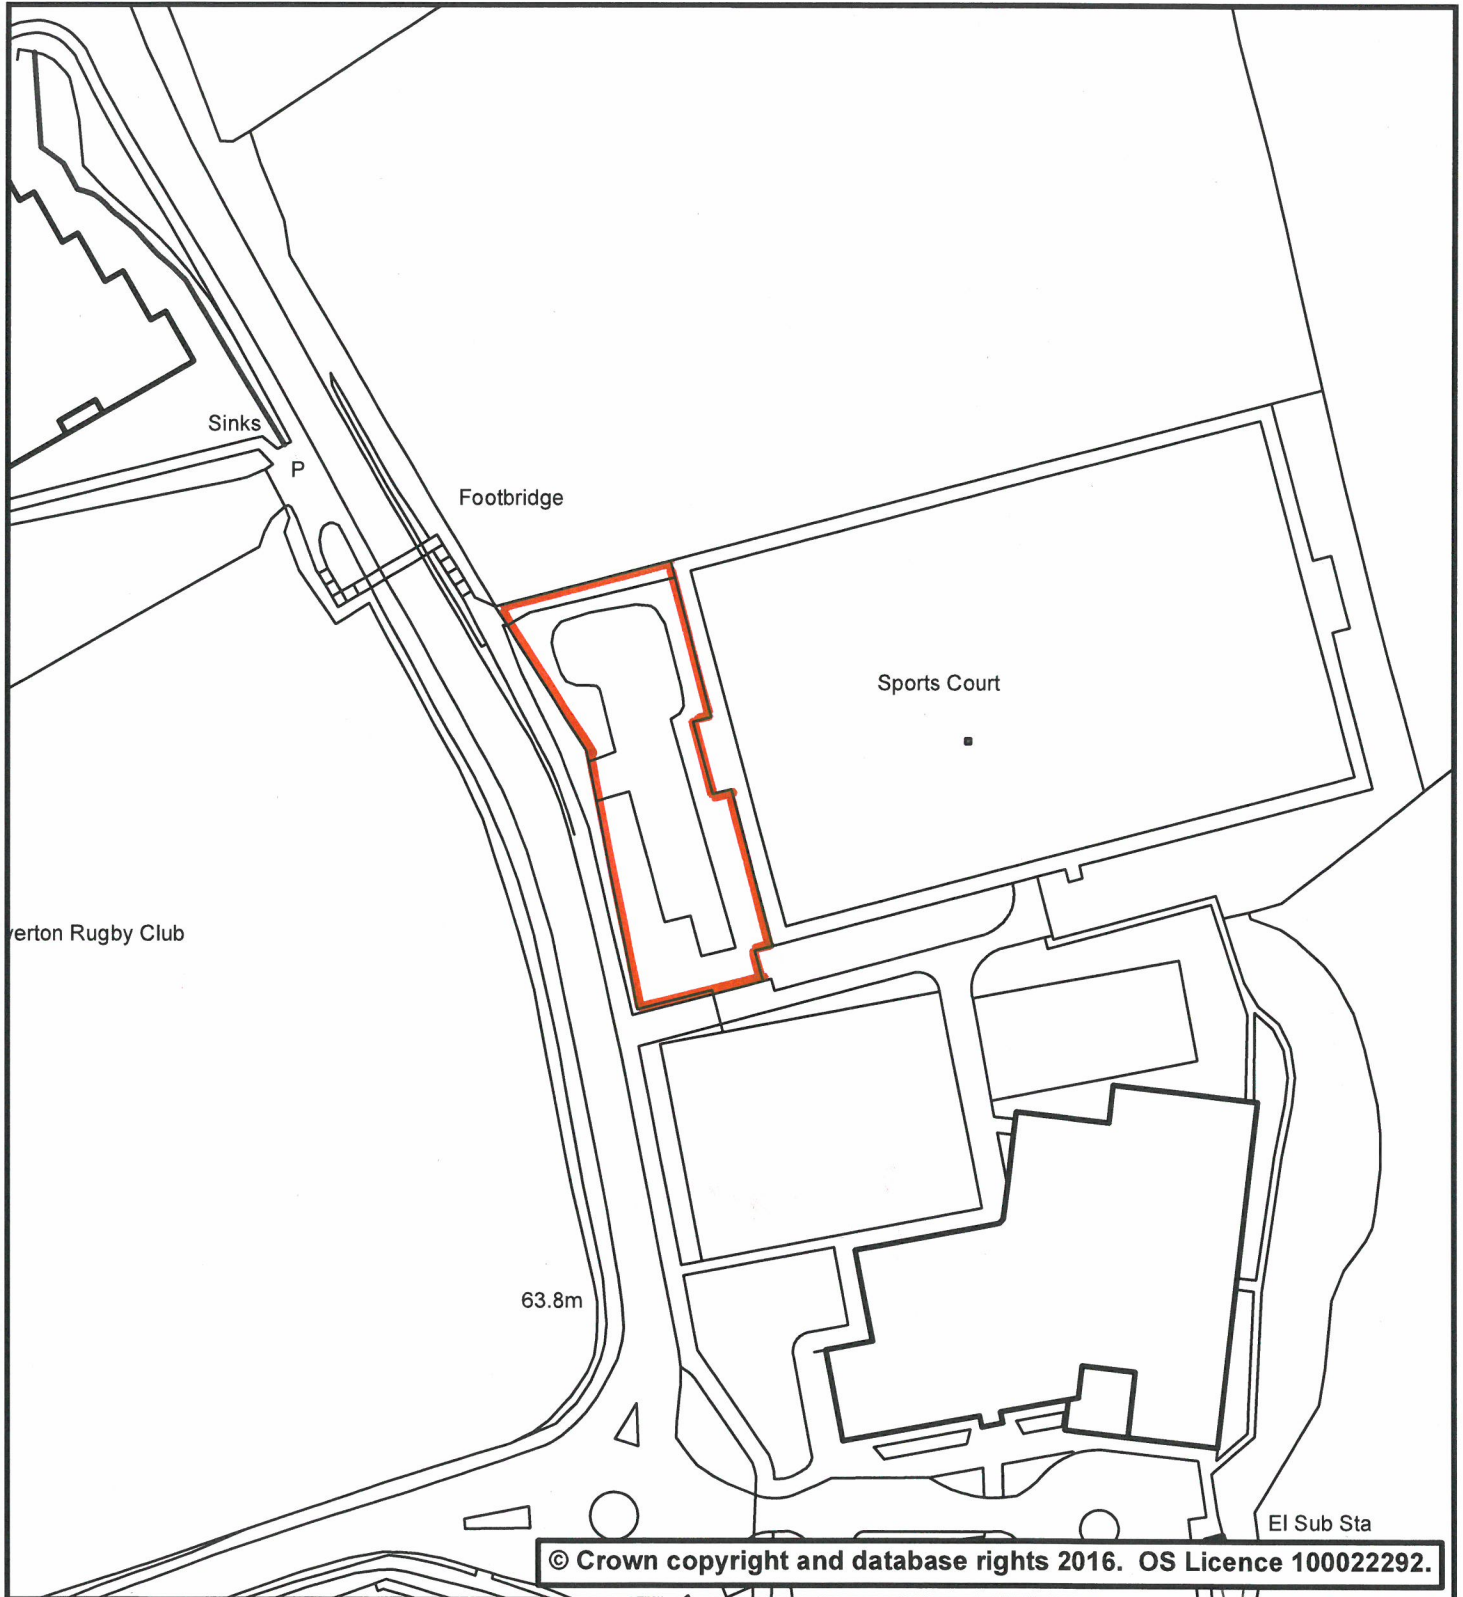

Phoenix House
Phoenix Lane, Tiverton EX16 6PP

Plan 29

Tel: 01884 255255 Website: www.middevon.gov.uk

Skatepark - Bolham Road Tiverton

Scale: 1:1,250

Date: 15/01/2021

Drg. No: Not Set

User Name: sdenham