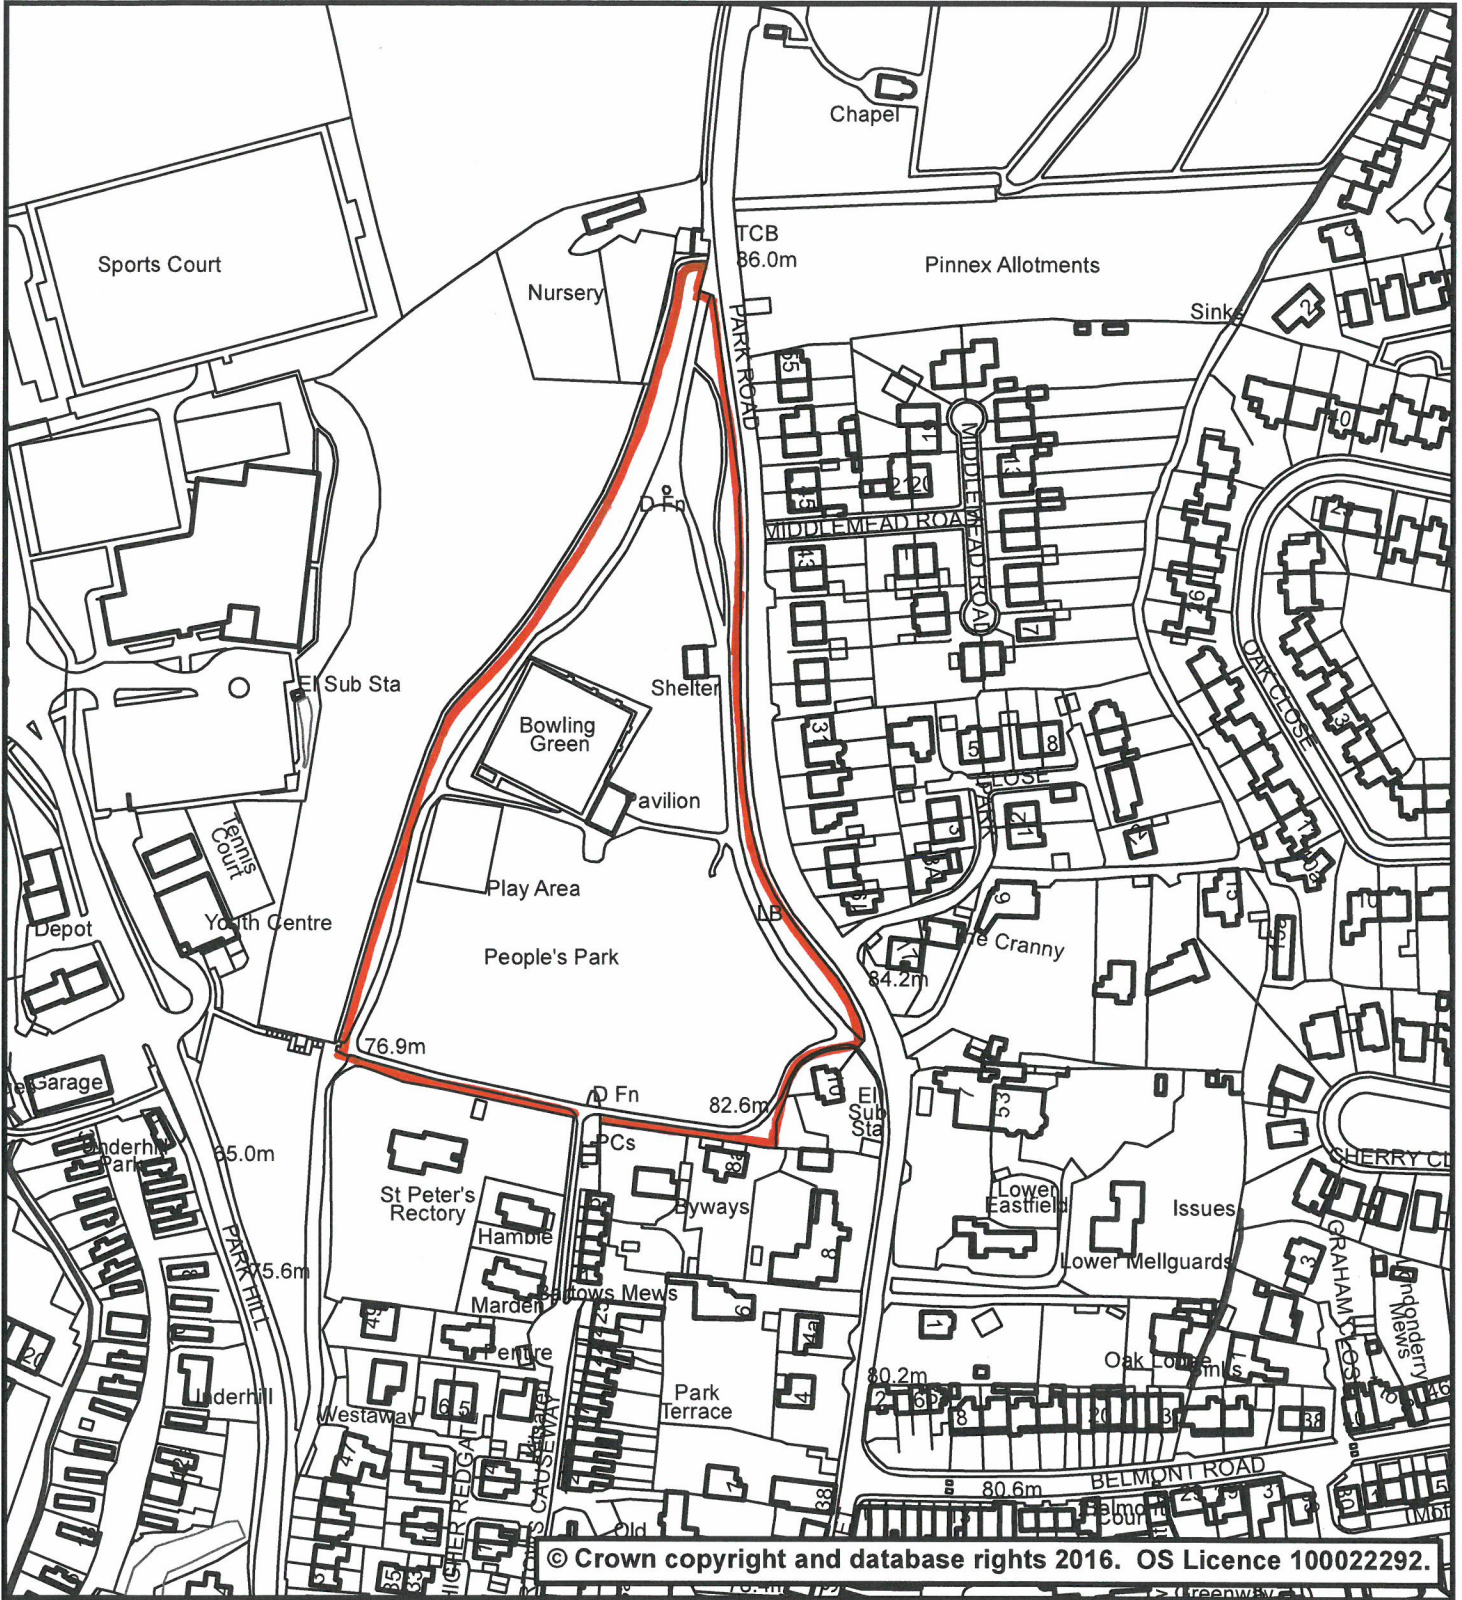

Phoenix House
Phoenix Lane, Tiverton EX16 6PP

Plan 31

Tel: 01884 255255 Website: www.middevon.gov.uk

People's Park Tiverton	
Scale: 1:2,500	Date: 15/01/2021
Drg. No: Not Set	User Name: sdenham