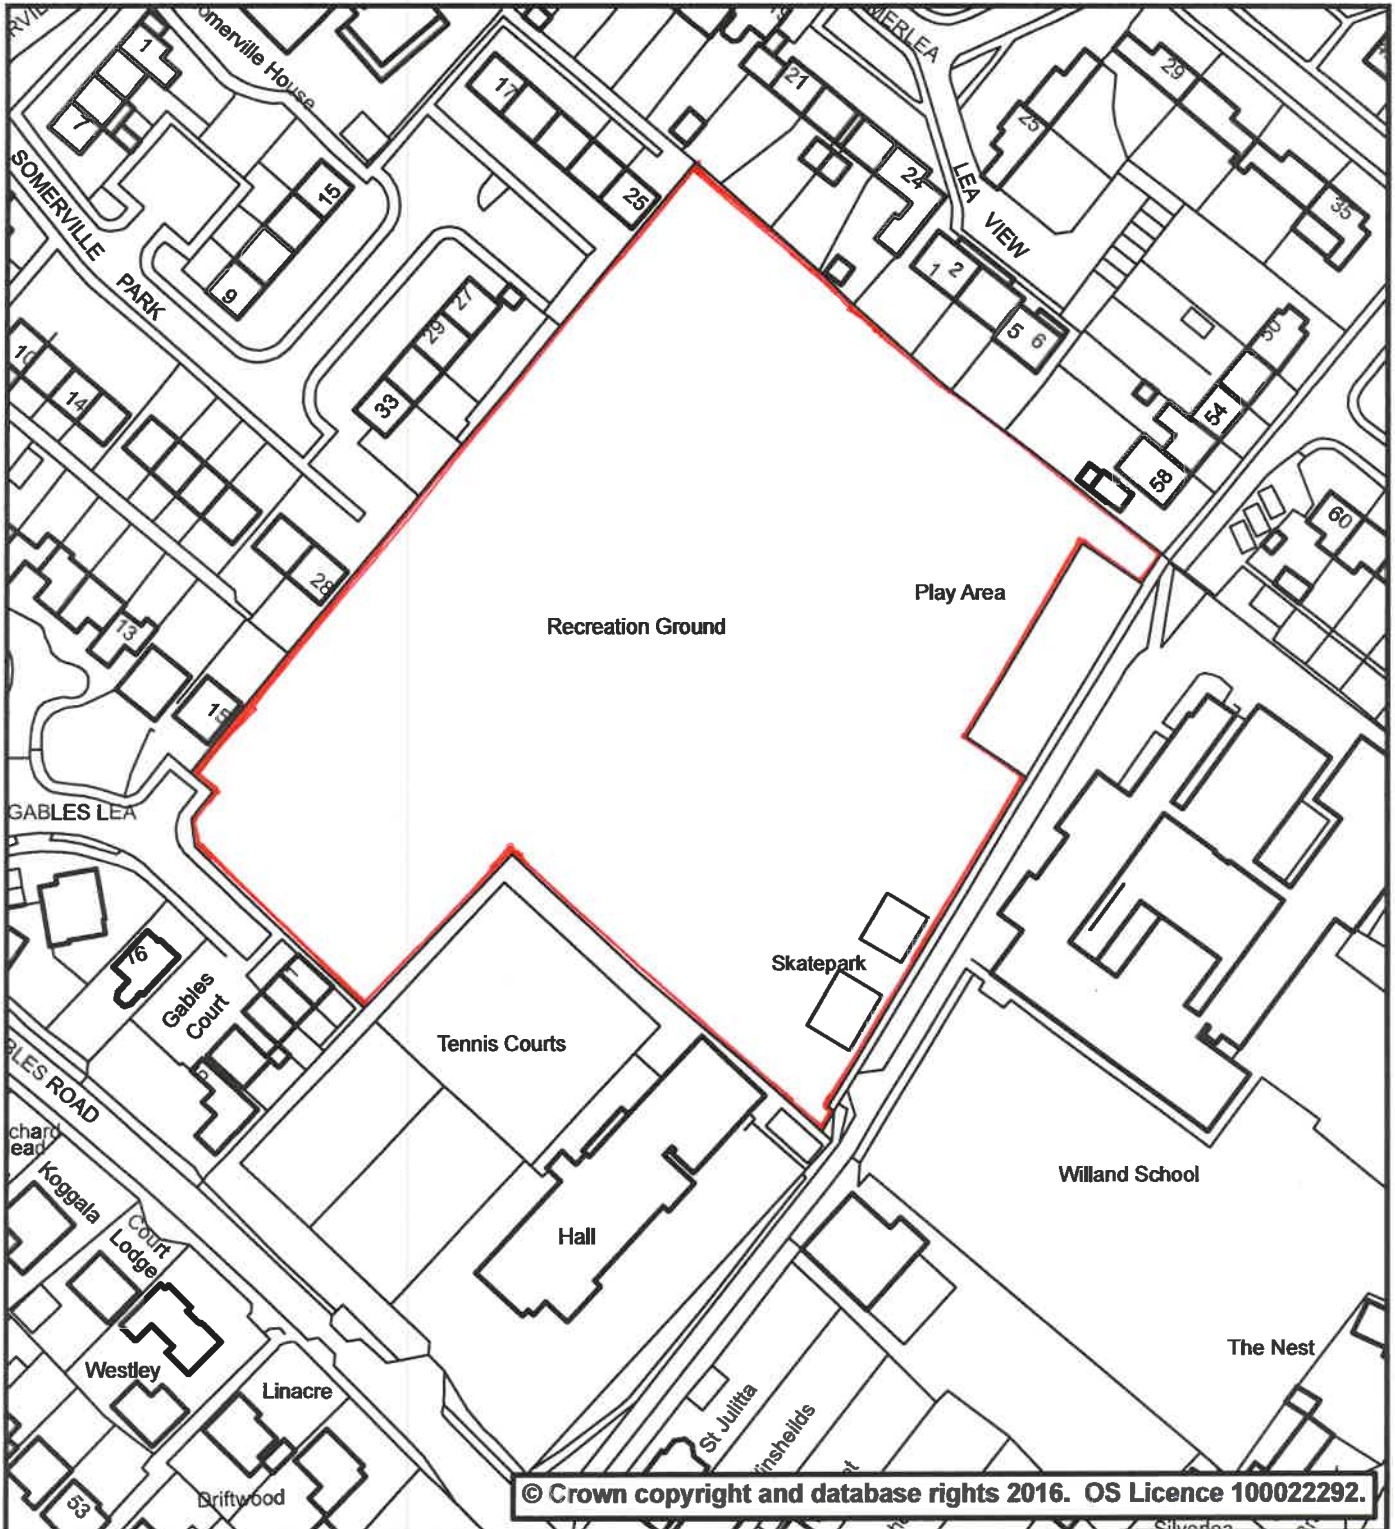

Phoenix House
Phoenix Lane, Tiverton EX16 6PP

Tel: 01884 255255 Website: www.middevon.gov.uk

© Crown copyright and database rights 2016. OS Licence 100022292.

Play Area and Recreation Ground - Gables Road Willand	
Scale: 1:1,250	Date: 18/01/2021
Drg. No: Not Set	User Name: sden sham