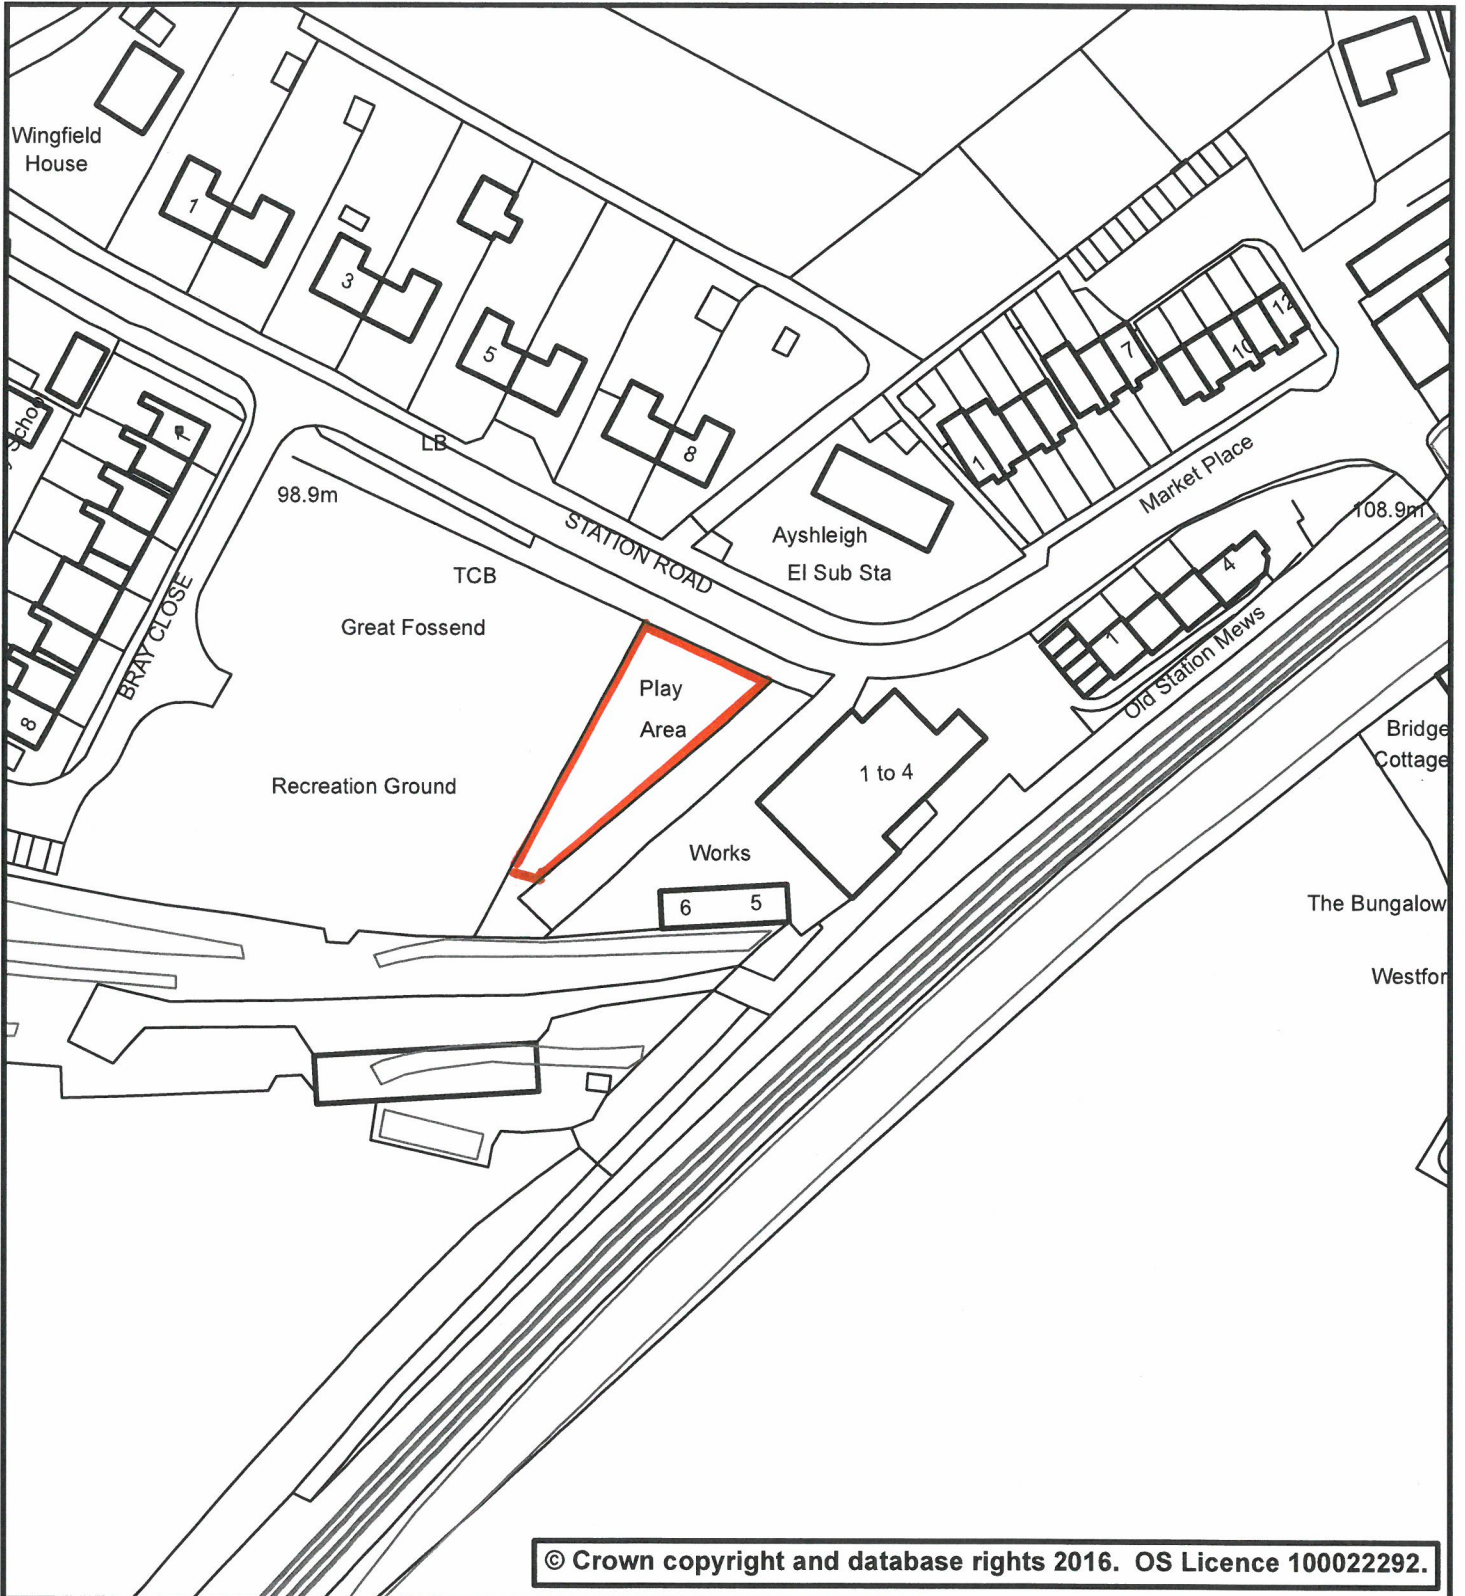

Phoenix House
Phoenix Lane, Tiverton EX16 6PP

Tel: 01884 255255 Website: www.middevon.gov.uk

Play Area - Bray Close Burlescombe	
Scale: 1:1,250	Date: 15/01/2021
Drg. No: Not Set	User Name: sdenham