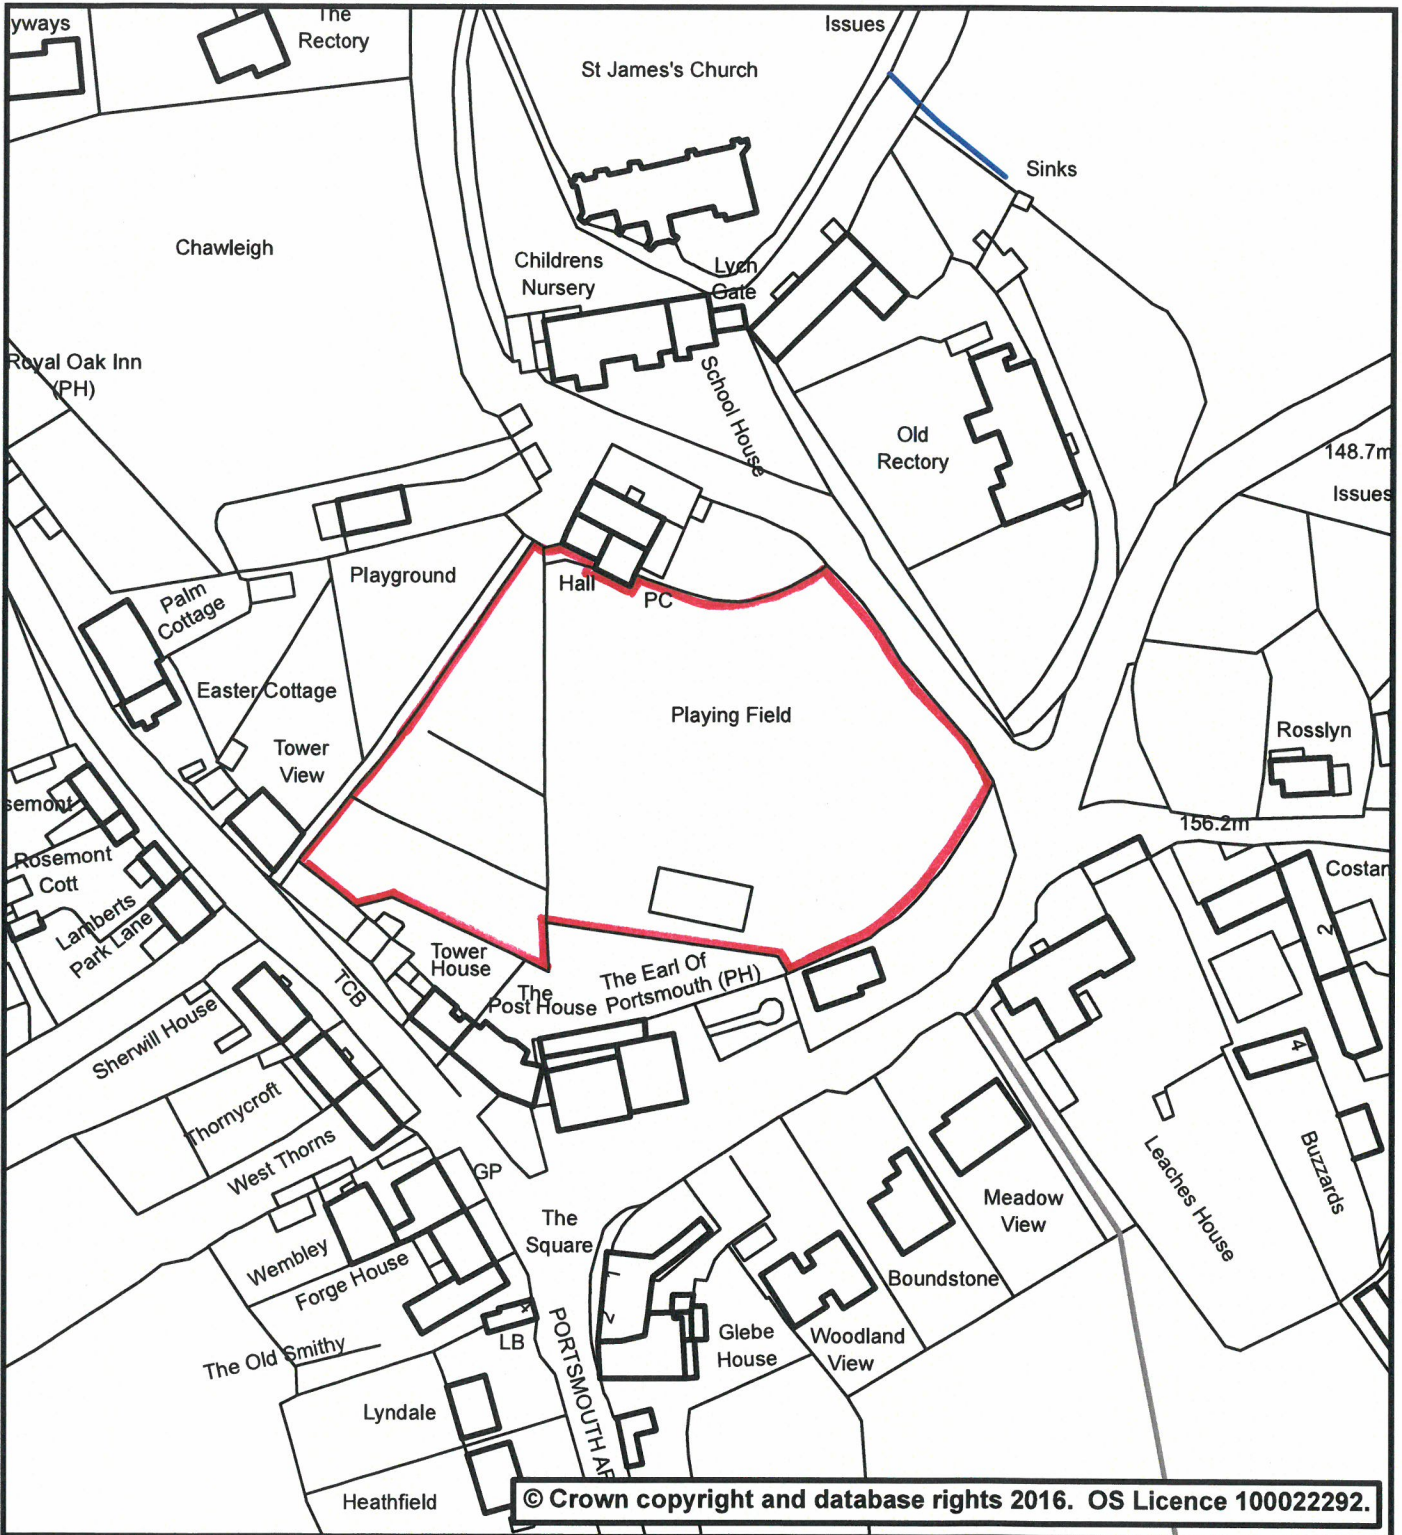

Phoenix House
Phoenix Lane, Tiverton EX16 6PP

Tel: 01884 255255 Website: www.middevon.gov.uk

Recreation Ground - Chawleigh	
Scale: 1:1,250	Date: 17/03/2021
Drg. No: Not Set	User Name: sdenham