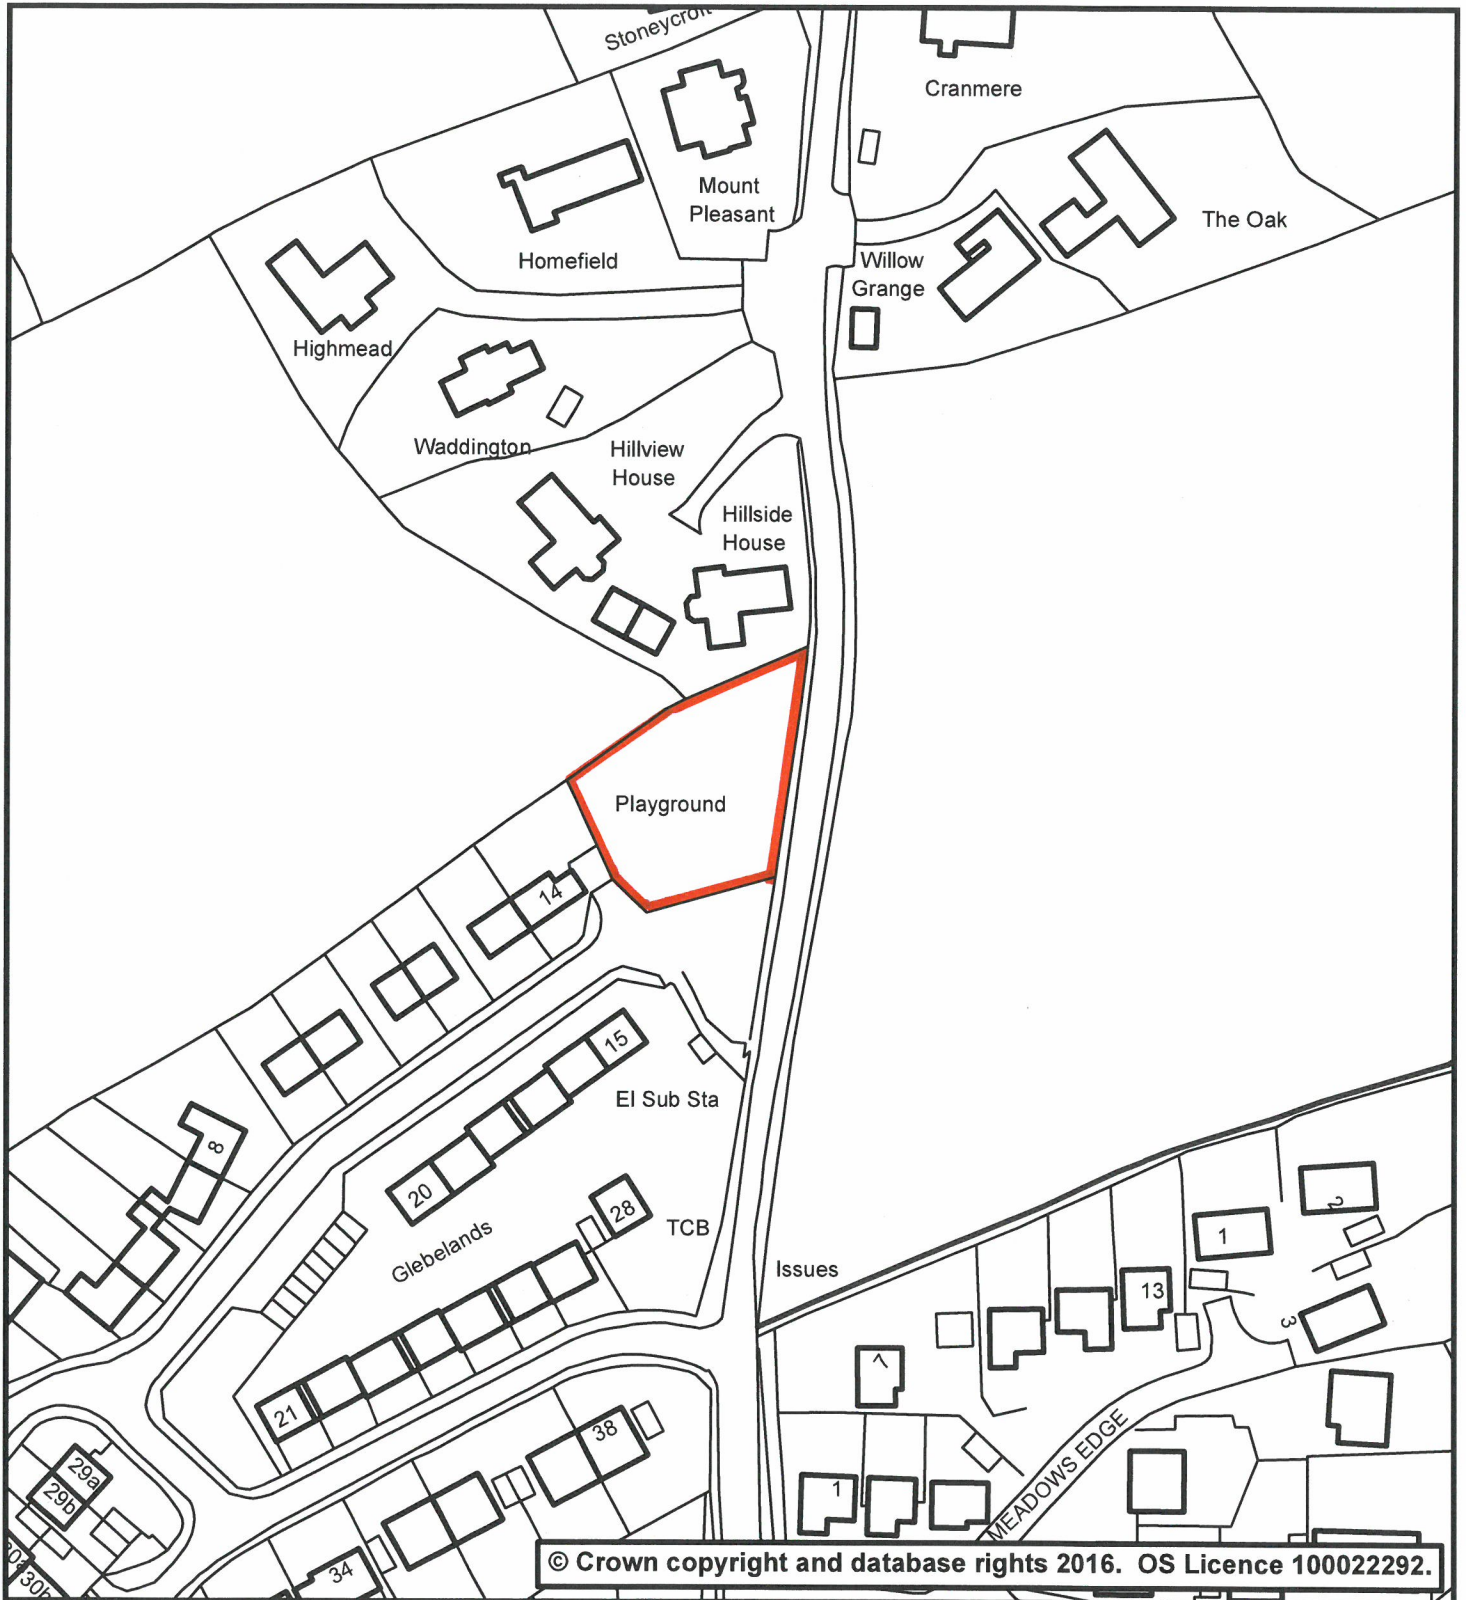

Phoenix House  
Phoenix Lane, Tiverton EX16 6PP

Tel: 01884 255255 Website: [www.middevon.gov.uk](http://www.middevon.gov.uk)

<b>Play Area - Glebelands Cheriton Bishop</b>	
Scale: 1:1,250	Date: 15/01/2021
Drg. No: Not Set	User Name: sdenham