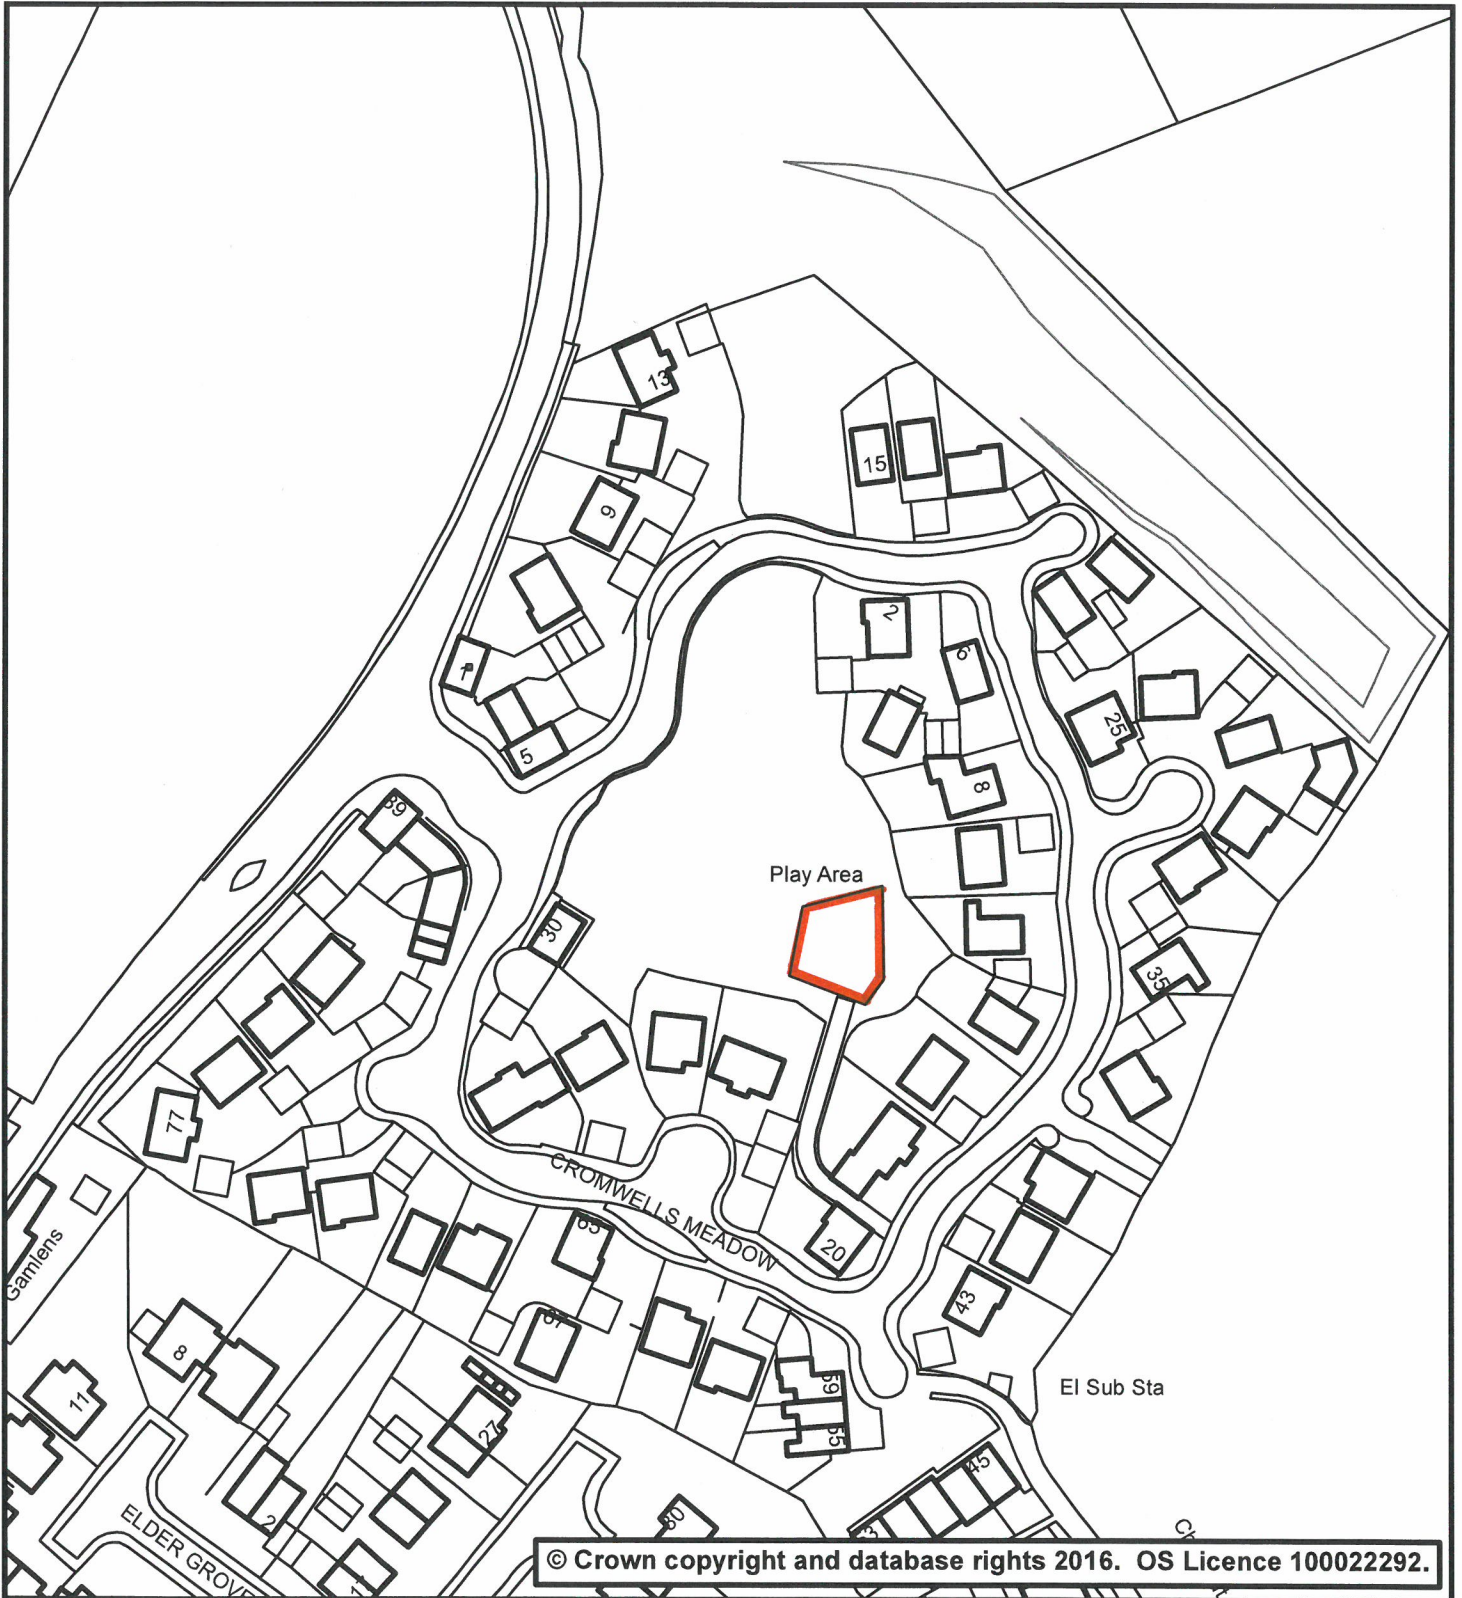

Phoenix House
Phoenix Lane, Tiverton EX16 6PP

Tel: 01884 255255 Website: www.middevon.gov.uk

© Crown copyright and database rights 2016. OS Licence 100022292.

Play Area - Cromwells Meadow Crediton

Scale: 1:1,250