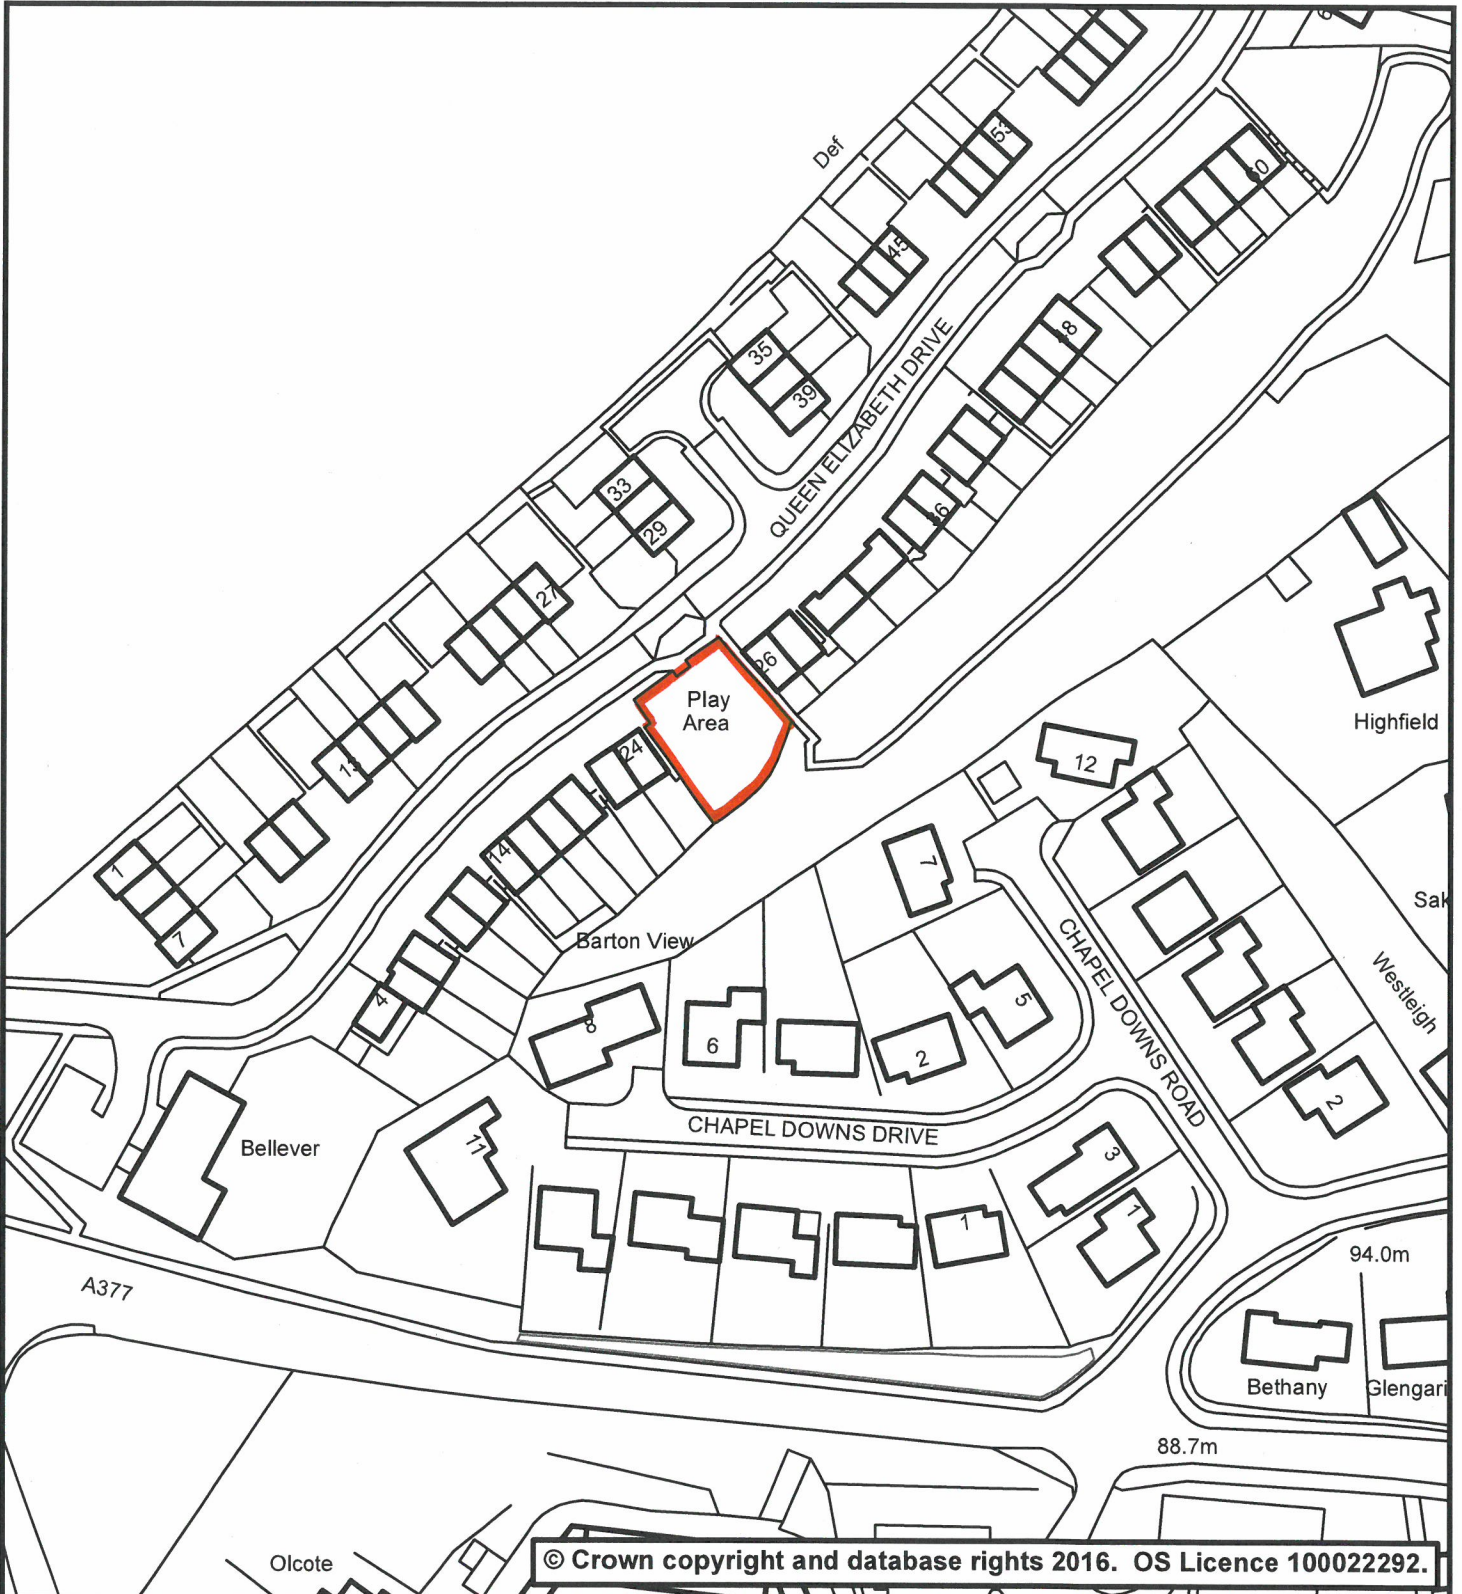

Phoenix House
Phoenix Lane, Tiverton EX16 6PP

Tel: 01884 255255 Website: www.middevon.gov.uk

© Crown copyright and database rights 2016. OS Licence 100022292.

Play Area - Queen Elizabeth Drive (1) Crediton	
Scale: 1:1,250	Date: 15/01/2021
Drg. No: Not Set	User Name: sdenham