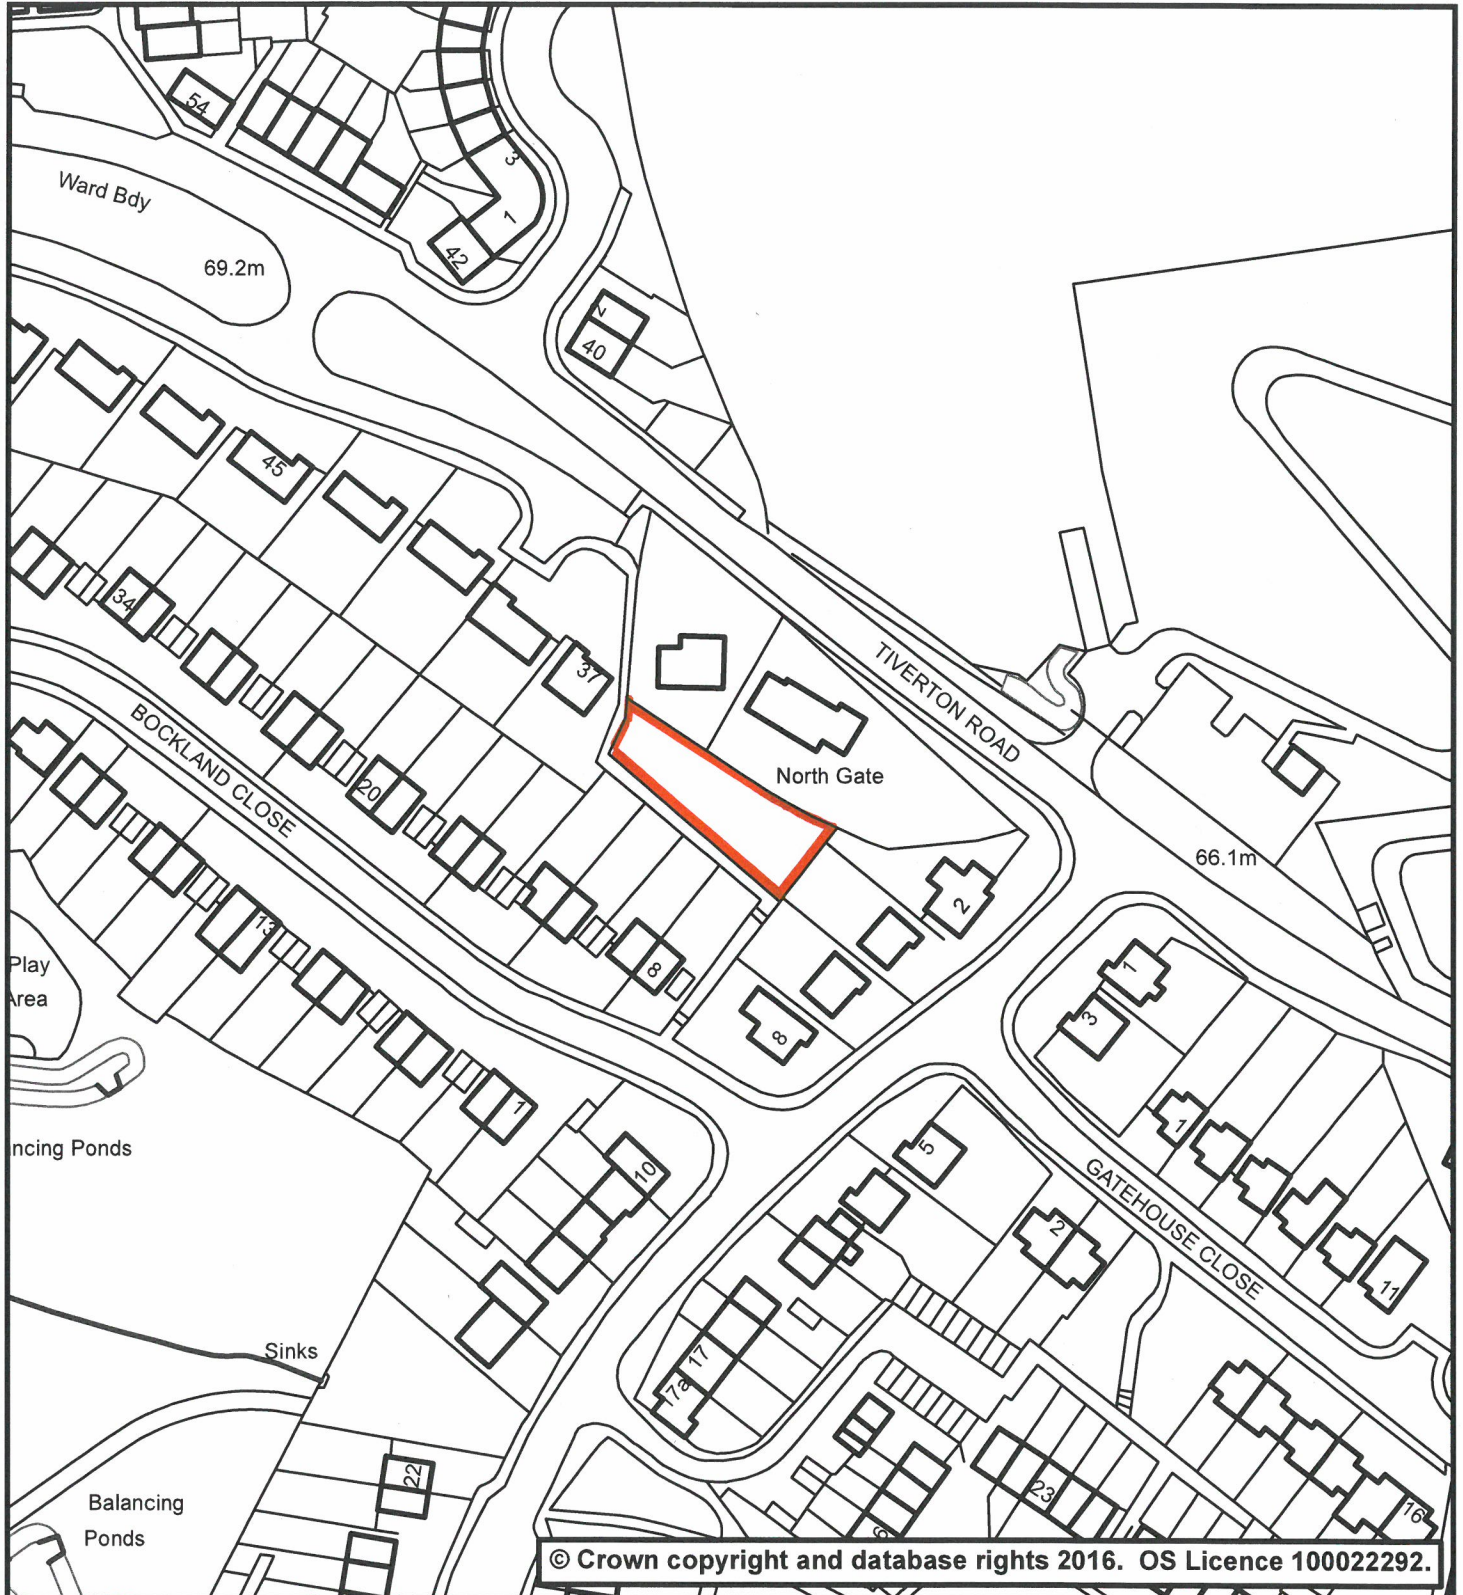

Phoenix House
Phoenix Lane, Tiverton EX16 6PP

Tel: 01884 255255 Website: www.middevon.gov.uk

| | |
|--|--------------------|
| Play Area - Bockland Clsoe Cullompton | |
| Scale: 1:1,250 | Date: 15/01/2021 |
| Drg. No: Not Set | User Name: sdenham |