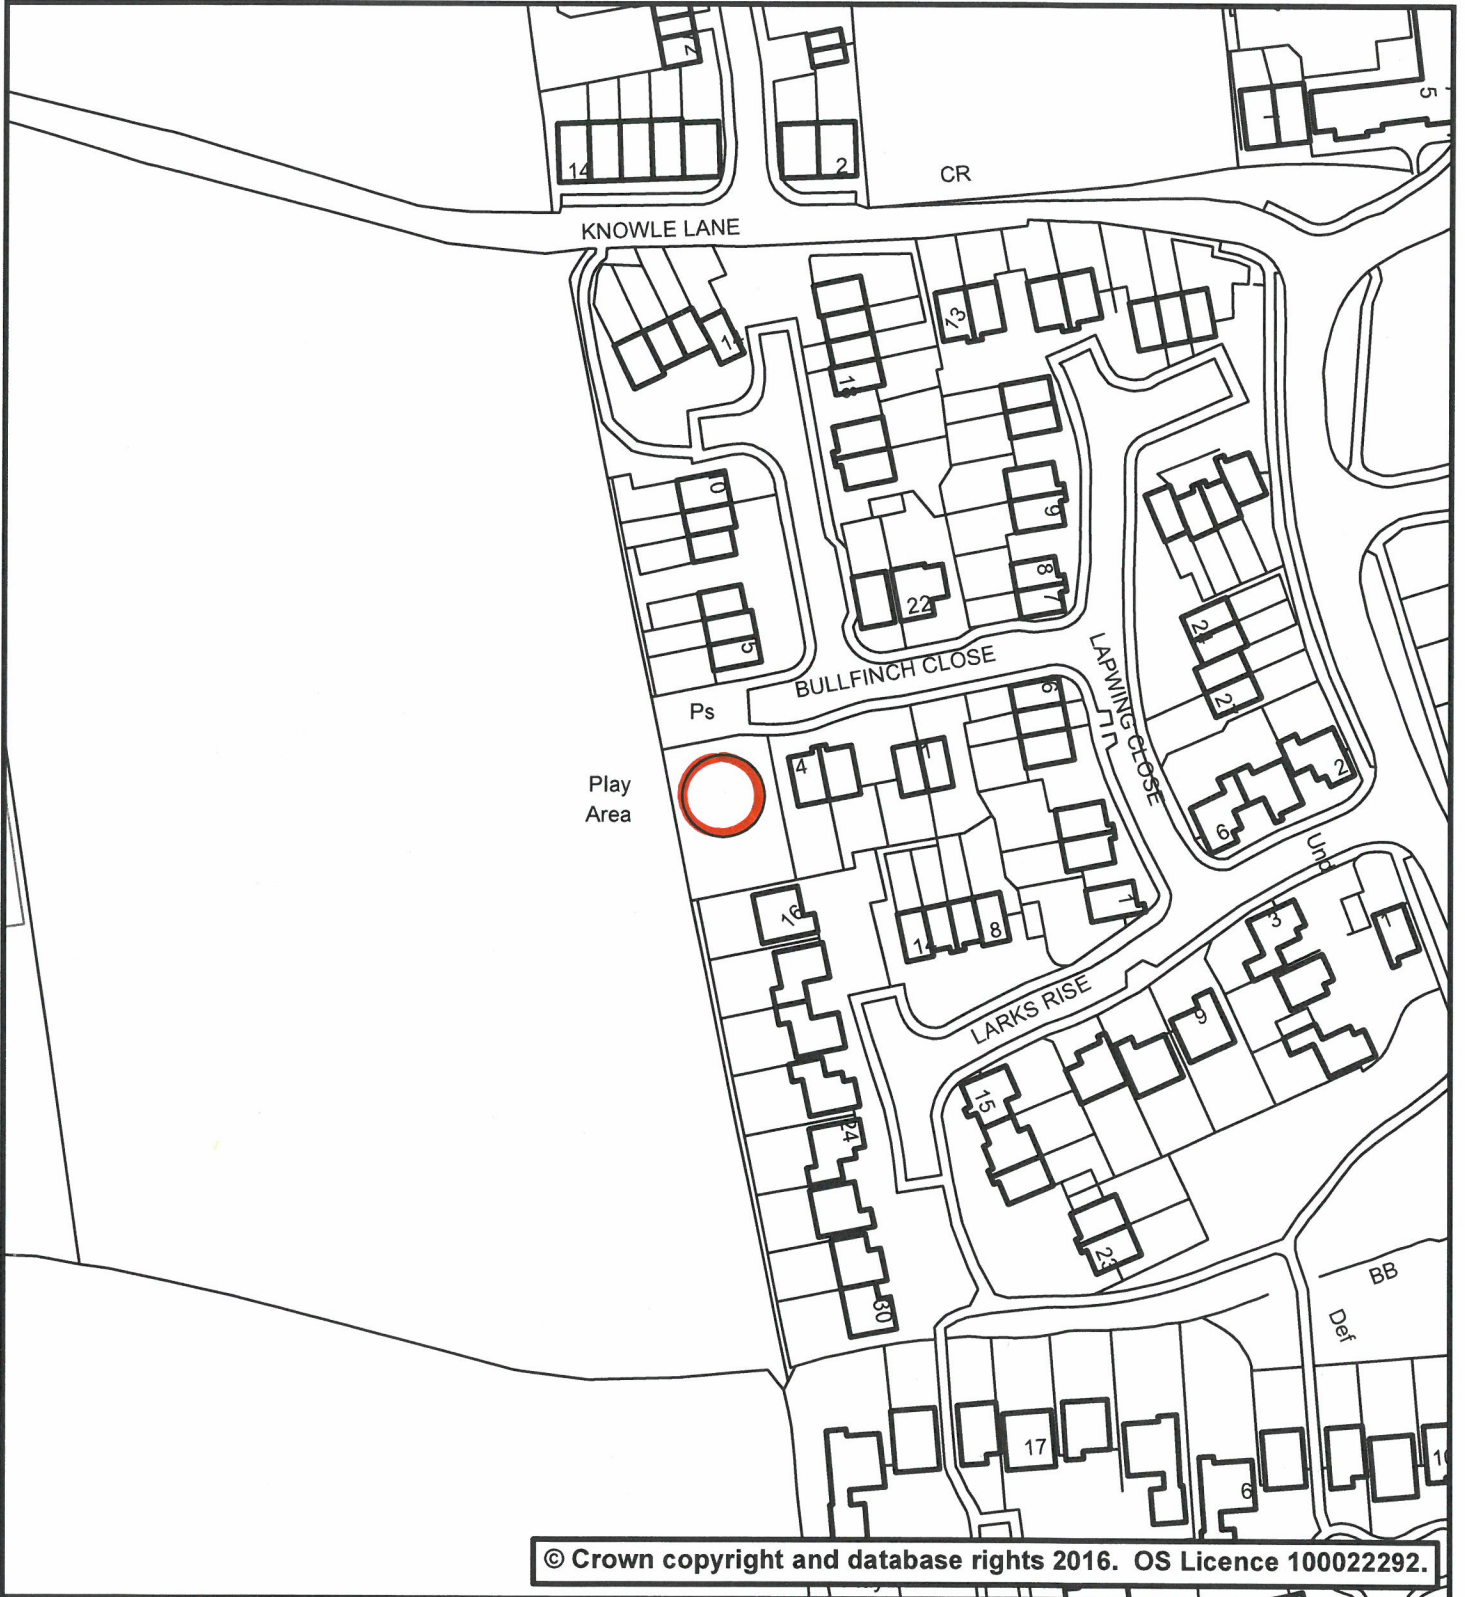

Phoenix House
Phoenix Lane, Tiverton EX16 6PP

Tel: 01884 255255 Website: www.middevon.gov.uk

Play Area - Bullfinch Close Cullompton

Scale: 1:1,250

Date: 15/01/2021

Drg. No: Not Set

User Name: sdenham