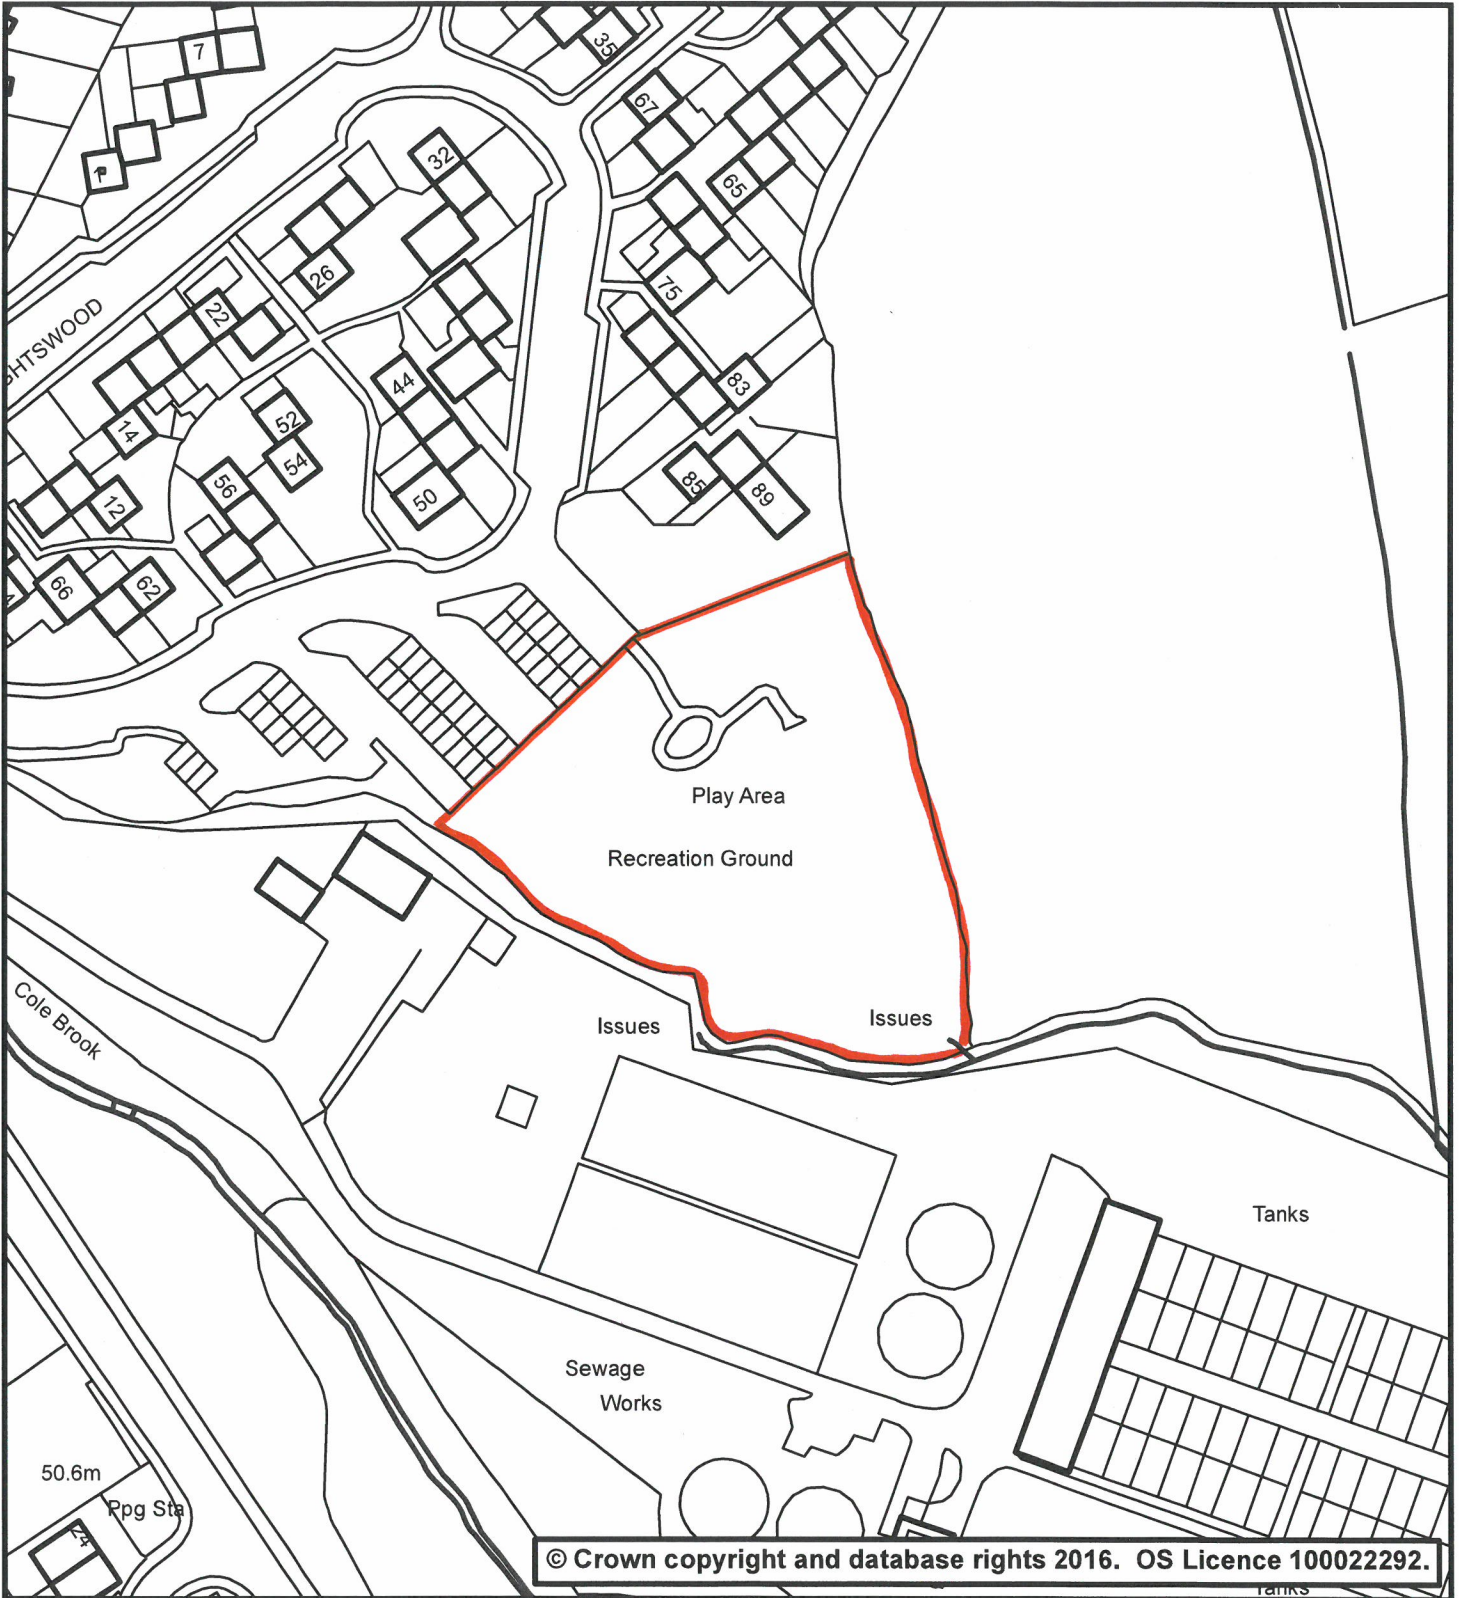

Plan 77

Phoenix House
Phoenix Lane, Tiverton EX16 6PP

Tel: 01884 255255 Website: www.middevon.gov.uk

Play Area - Knightswood Cullompton

Scale: 1:1,250

Date: 15/01/2021

Drg. No: Not Set

User Name: sdenham