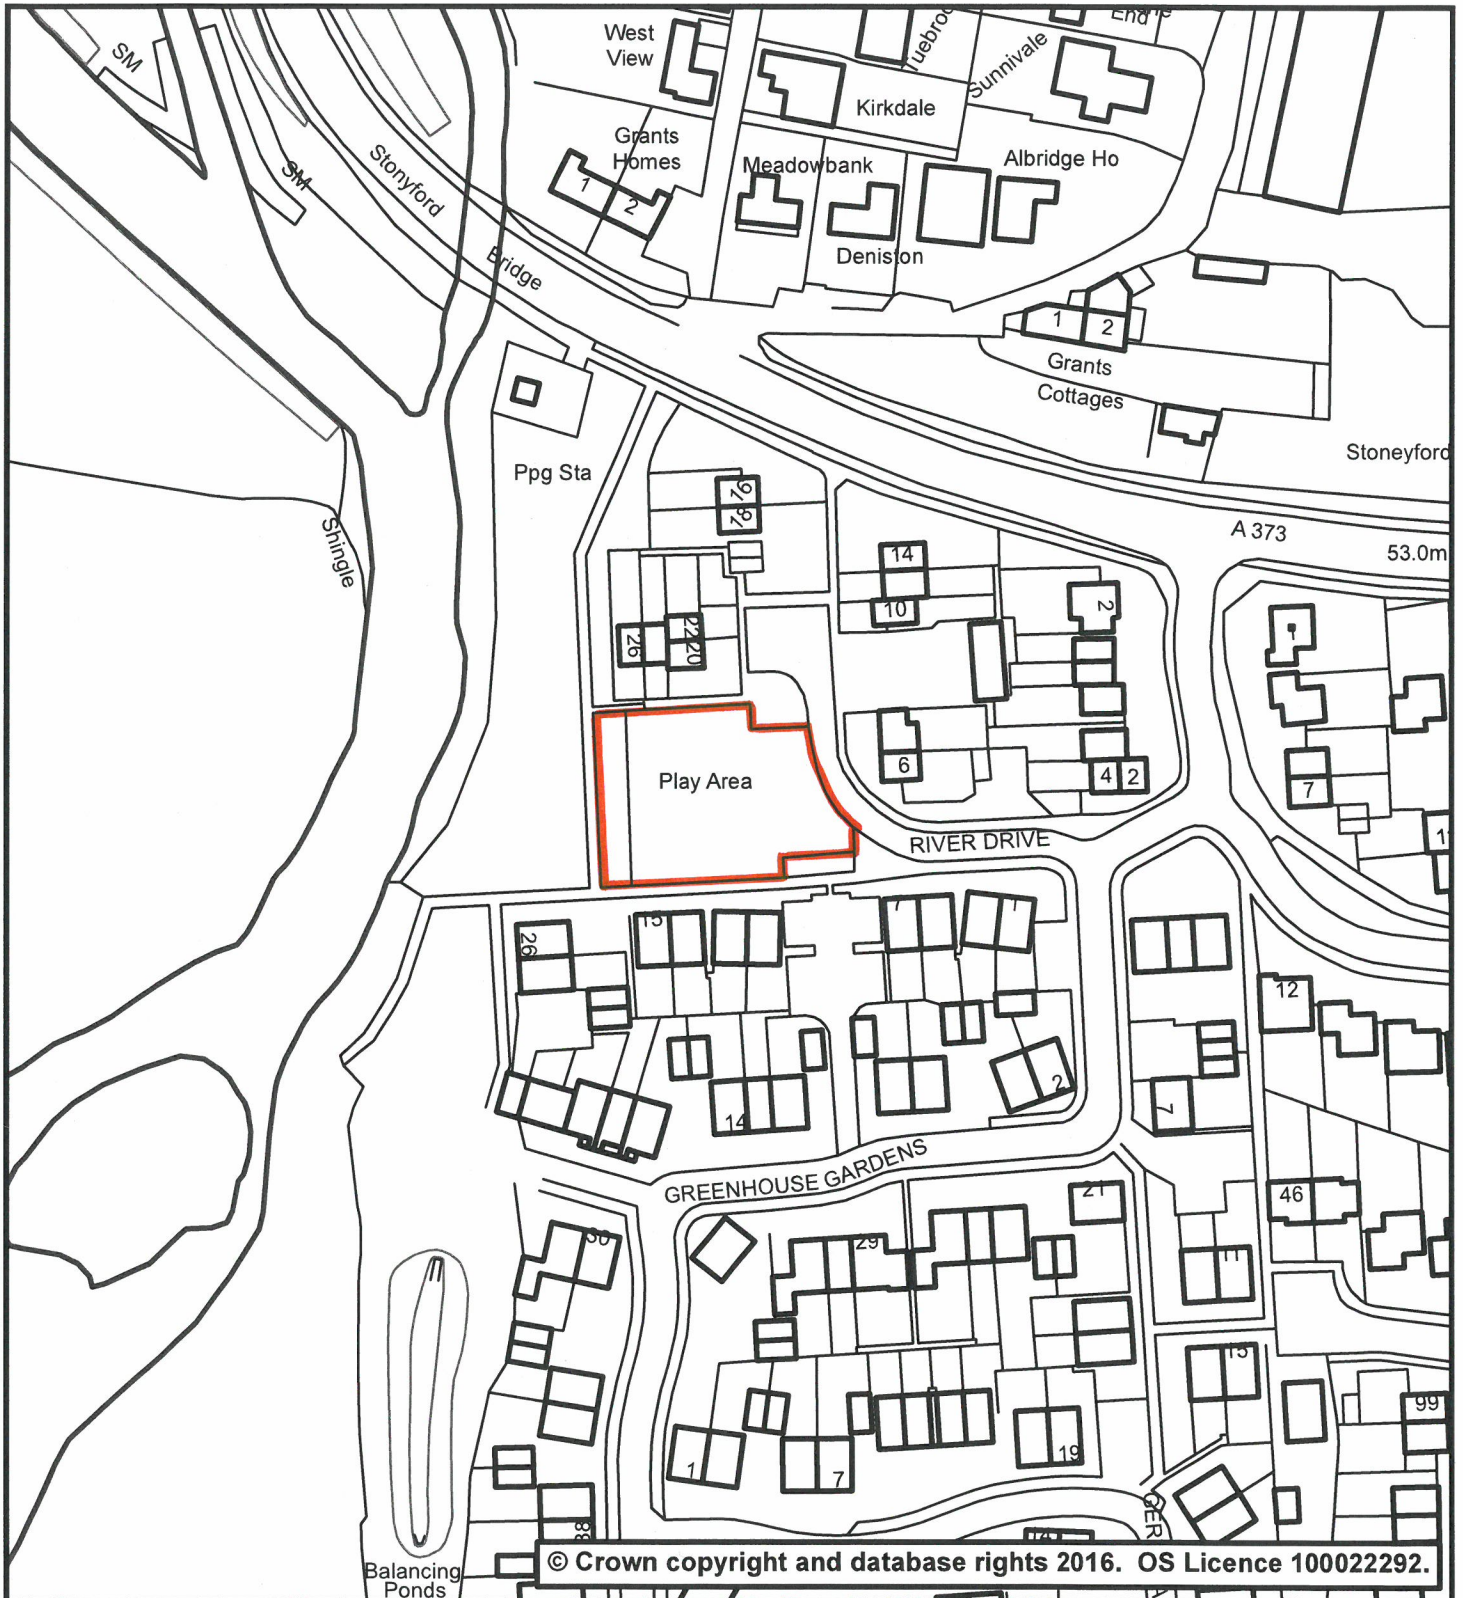

Phoenix House
Phoenix Lane, Tiverton EX16 6PP

Plan 85

Tel: 01884 255255 Website: www.middevon.gov.uk

Play Area - Stoneyford Cullompton	
Scale: 1:1,250	Date: 15/01/2021
Drg. No: Not Set	User Name: sdenham