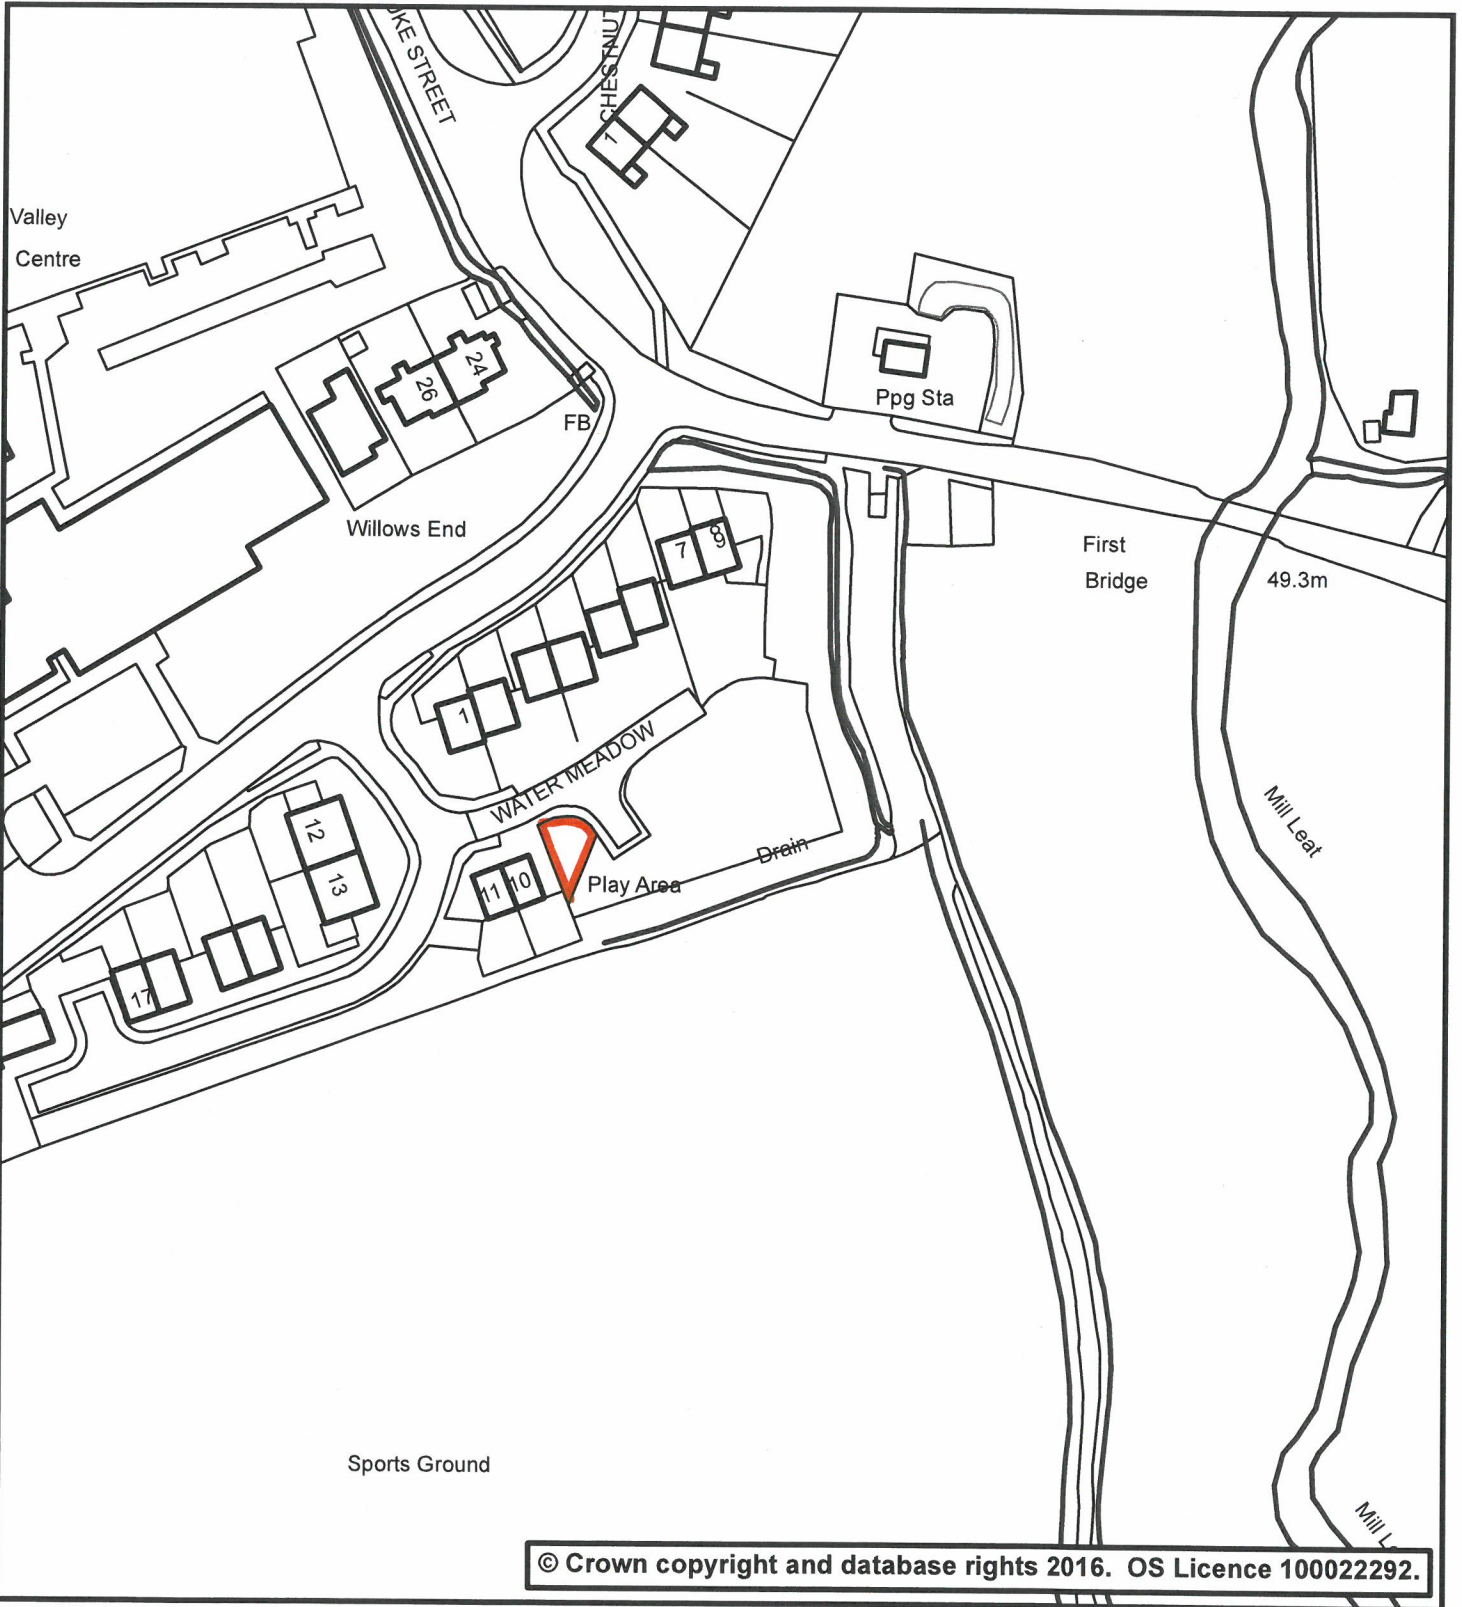

Phoenix House
Phoenix Lane, Tiverton EX16 6PP

Tel: 01884 255255 Website: www.middevon.gov.uk

Play Area - Water Meadow Cullompton	
Scale: 1:1,250	Date: 15/01/2021
Drg. No: Not Set	User Name: sdenham