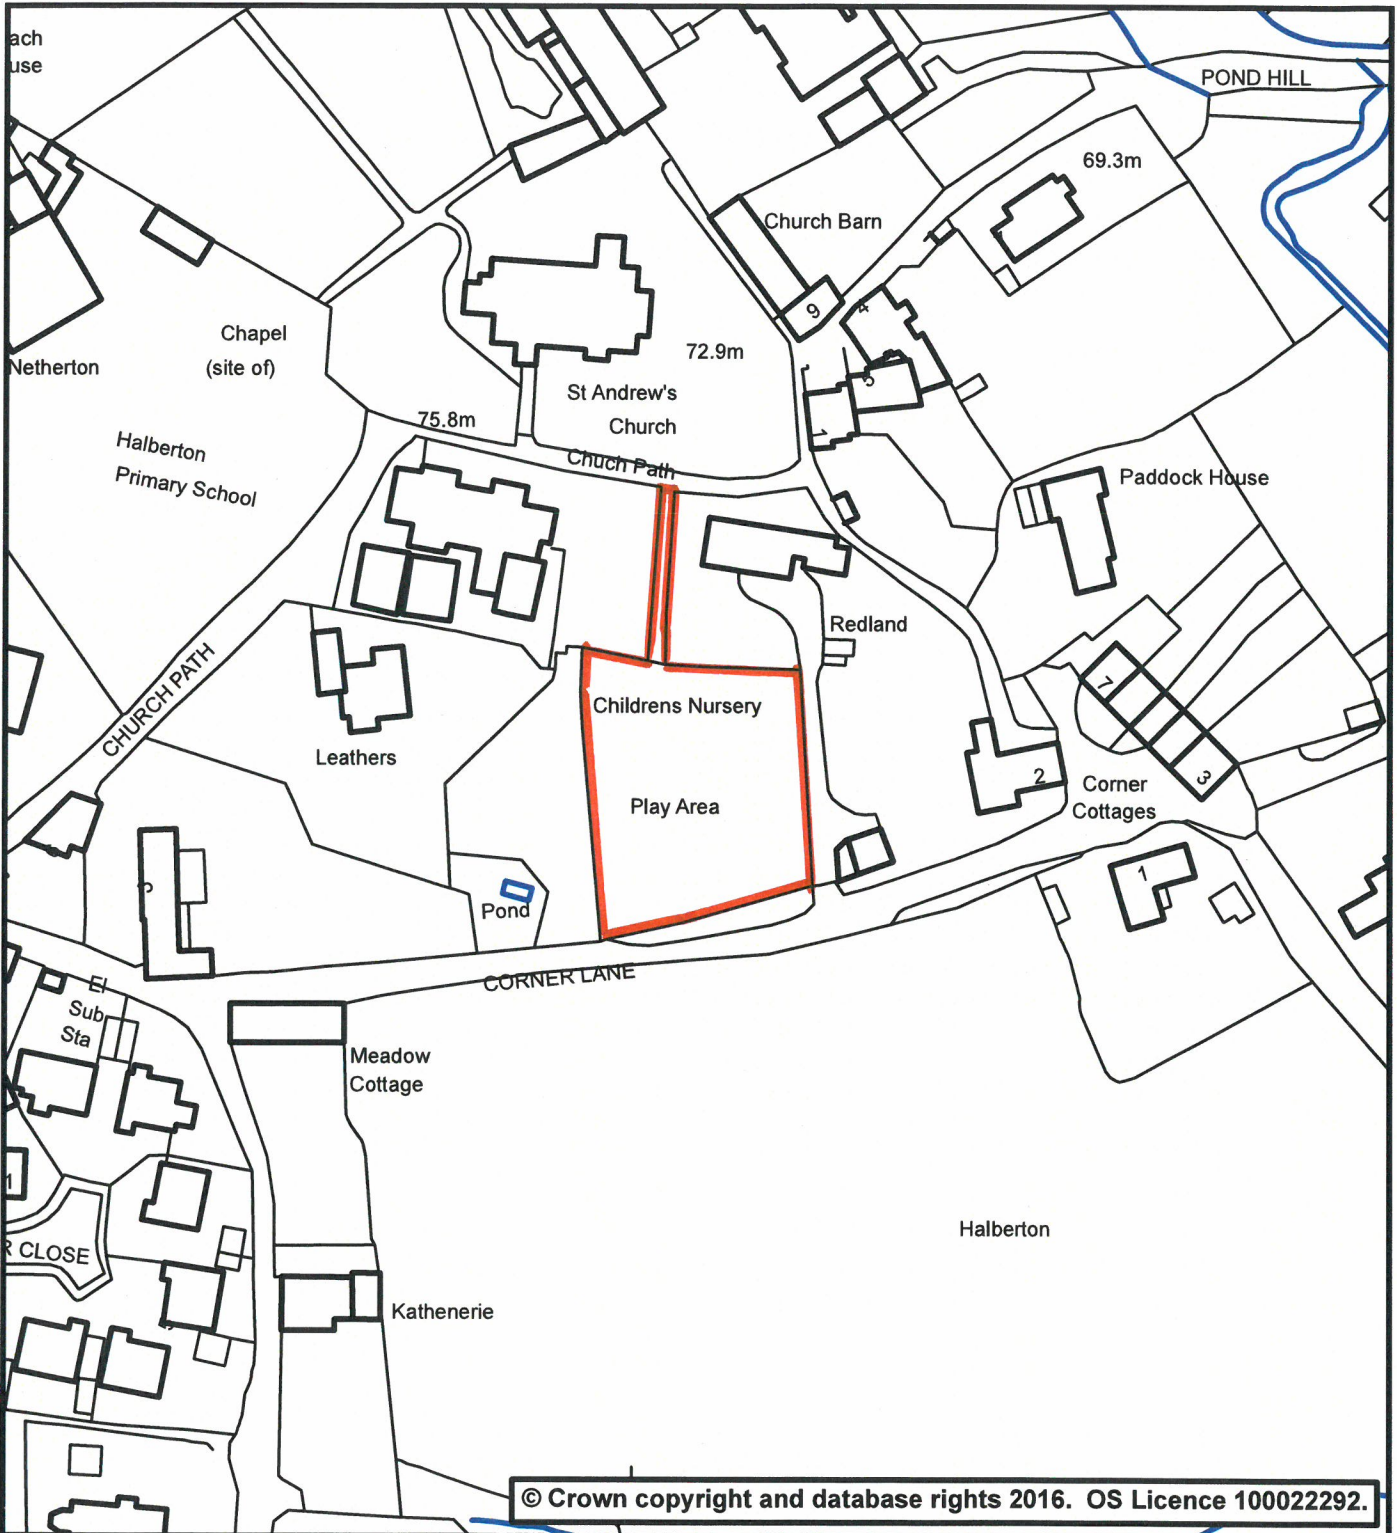

Plan 90

Phoenix House
Phoenix Lane, Tiverton EX16 6PP

Tel: 01884 255255 Website: www.middevon.gov.uk

Play Area - Lower Town Halberton	
Scale: 1:1,250	Date: 20/01/2021
Drg. No: Not Set	User Name: sdenham