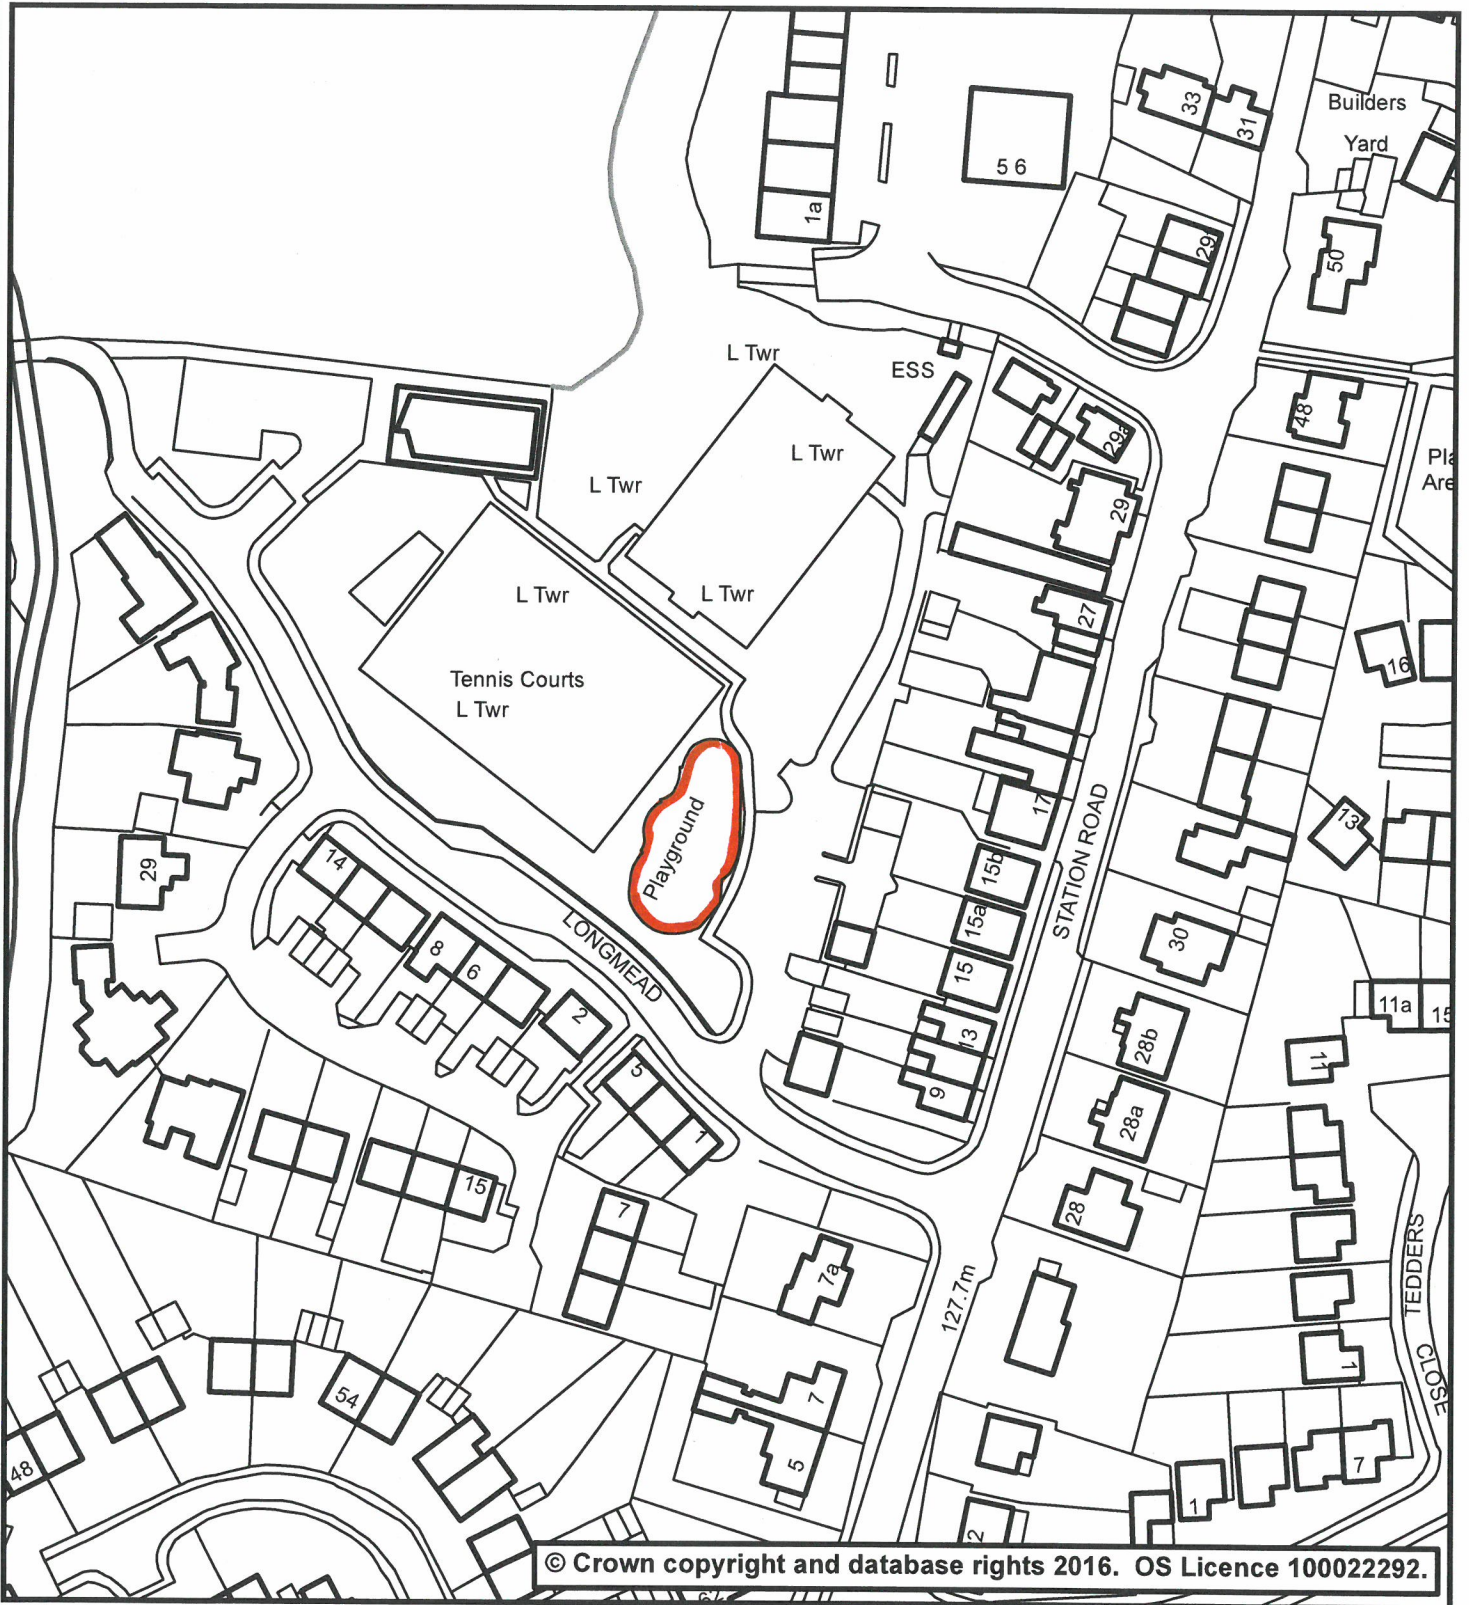

Phoenix House
Phoenix Lane, Tiverton EX16 6PP

Plan 93

Tel: 01884 255255 Website: www.middevon.gov.uk

© Crown copyright and database rights 2016. OS Licence 100022292.

Play Area - Longmead Hemyock

Scale: 1:1,250