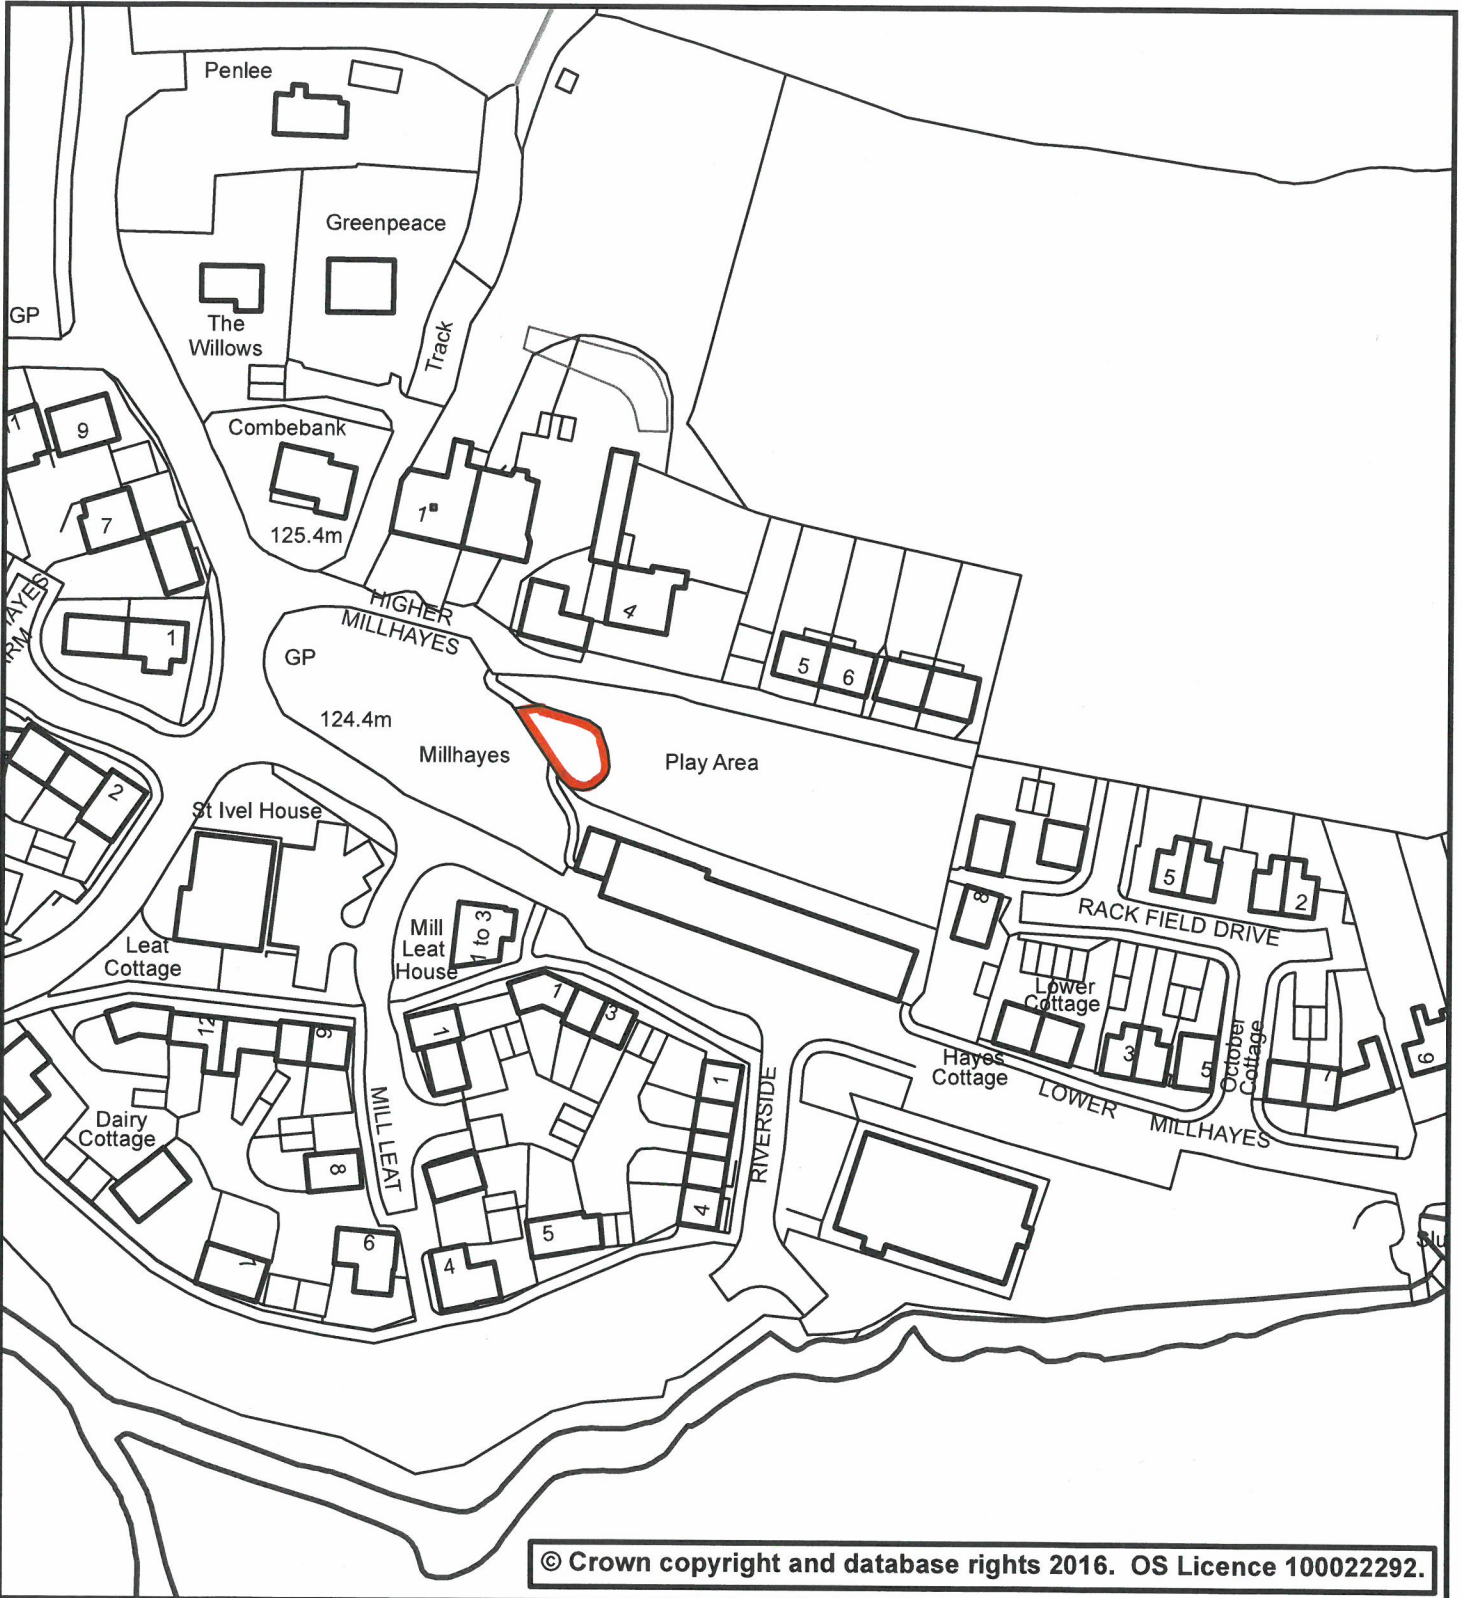

Phoenix House
Phoenix Lane, Tiverton EX16 6PP

Plan 94

Tel: 01884 255255 Website: www.middevon.gov.uk

Play Area - Millhayes Hemyock

Scale: 1:1,250

Date: 15/01/2021

Drg. No: Not Set

User Name: sdenham