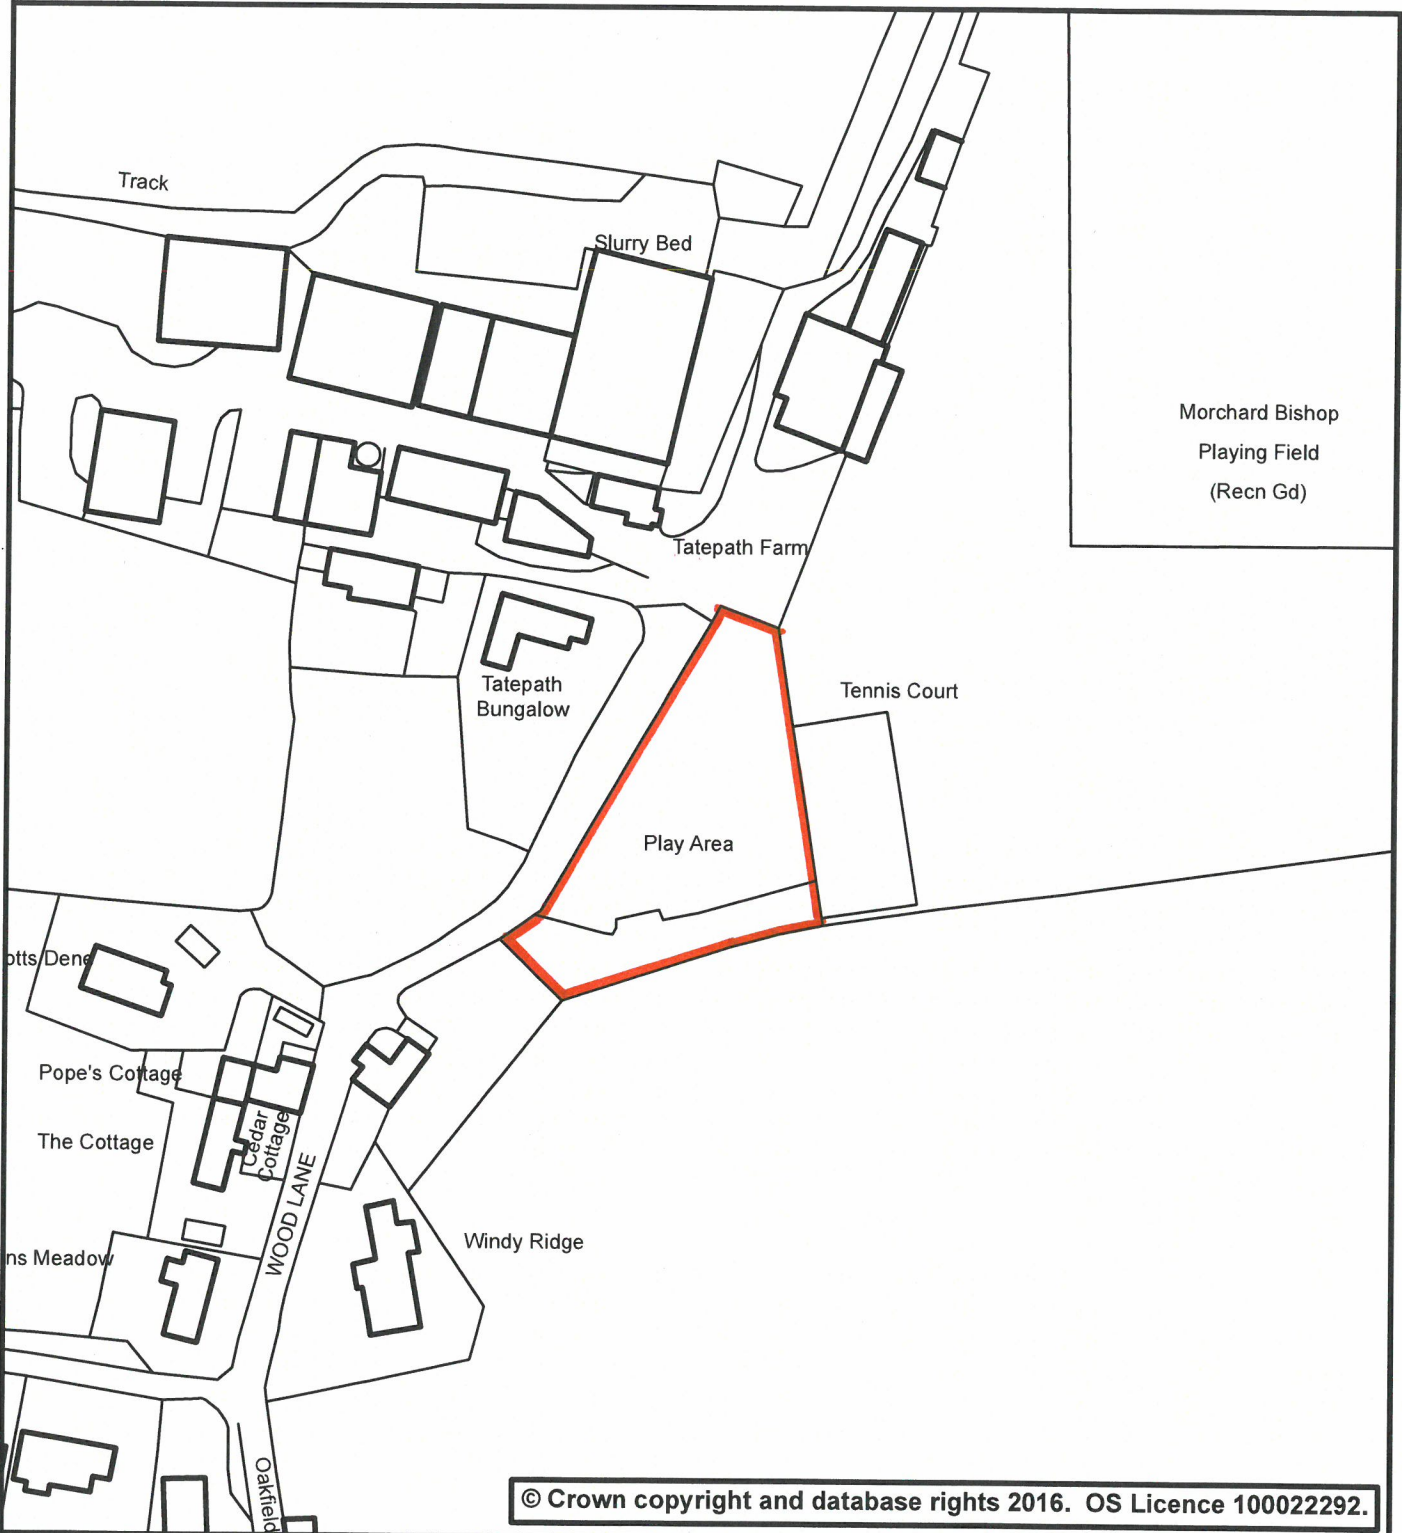

Phoenix House
Phoenix Lane, Tiverton EX16 6PP

Plan 98

Tel: 01884 255255 Website: www.middevon.gov.uk

Play Area - Wood Lane Morchard Bishop

Scale: 1:1,250

Date: 18/01/2021

Drg. No: Not Set

User Name: sdenham