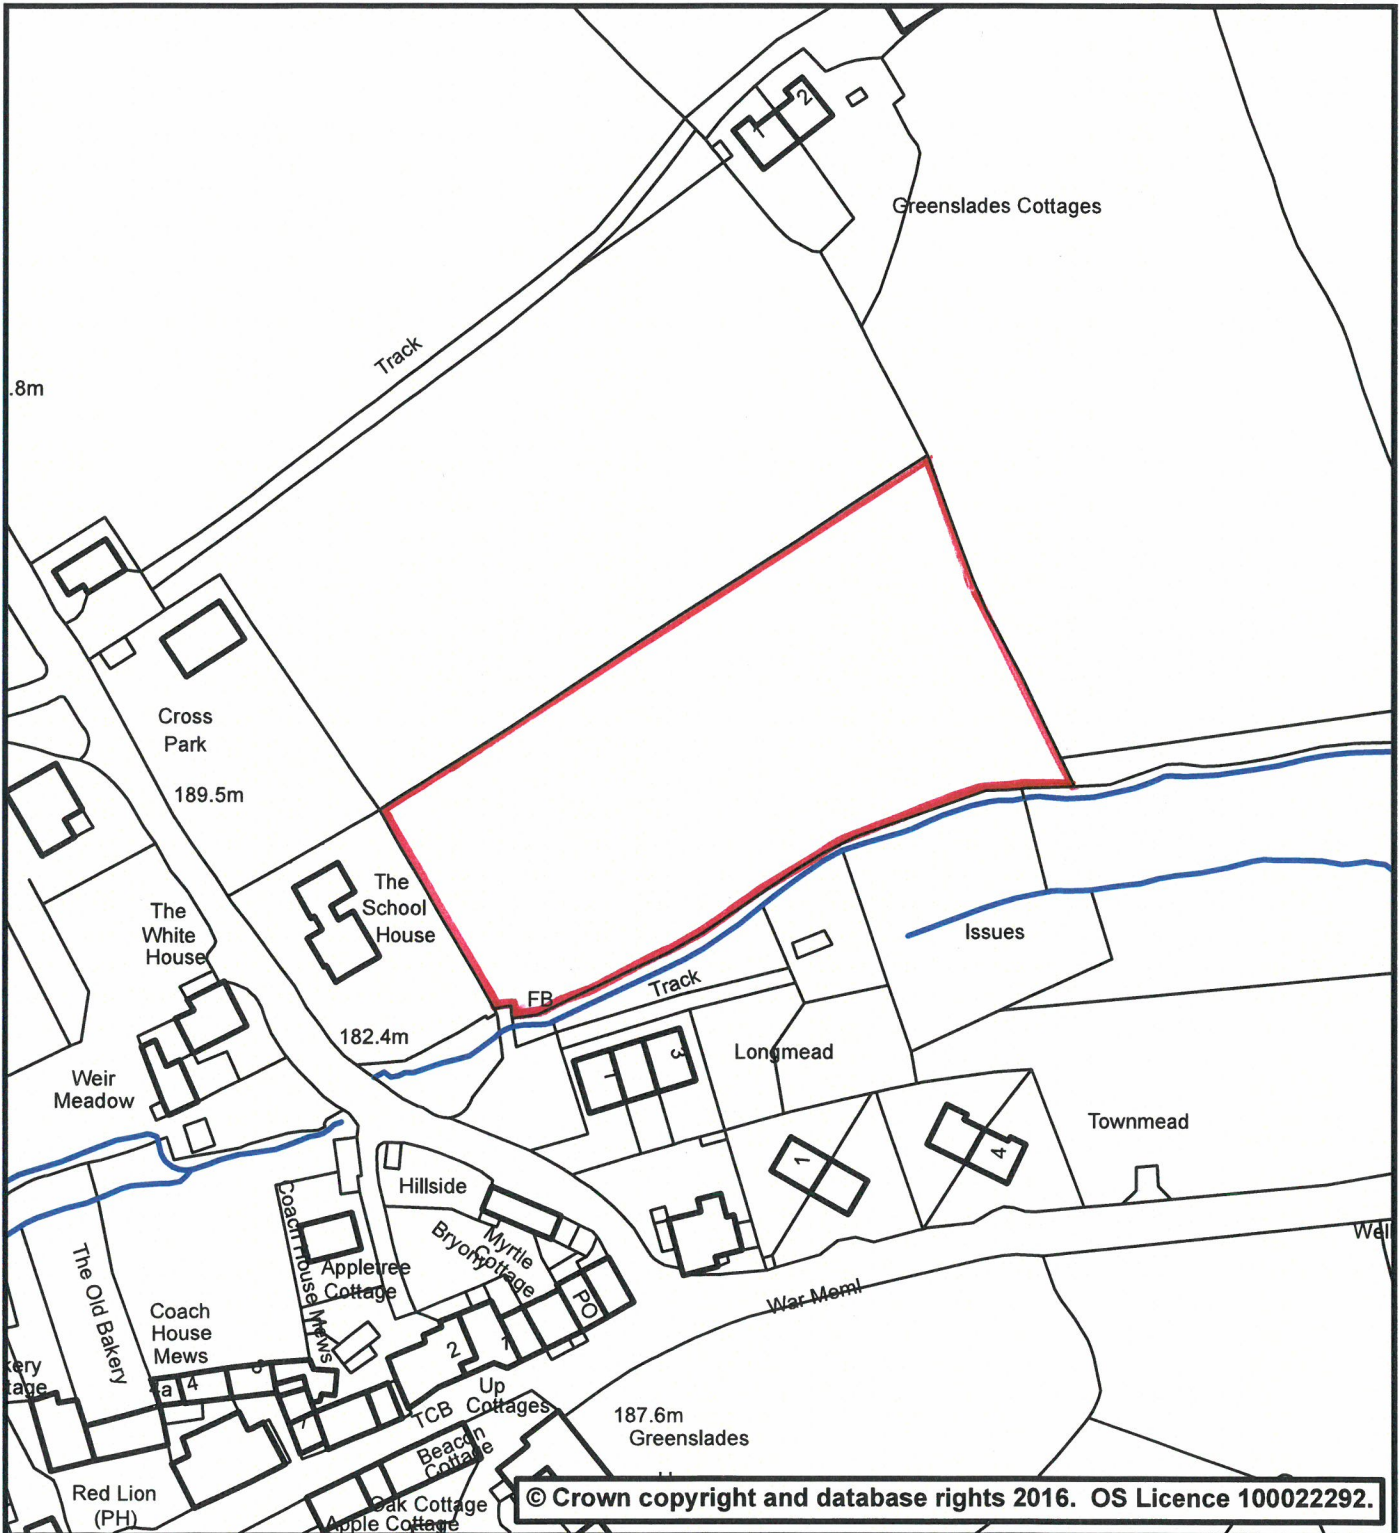

Phoenix House
Phoenix Lane, Tiverton EX16 6PP

Tel: 01884 255255 Website: www.middevon.gov.uk

Recreation Ground - Oakford	
Scale: 1:1,250	Date: 22/01/2021
Drg. No: Not Set	User Name: sdenham