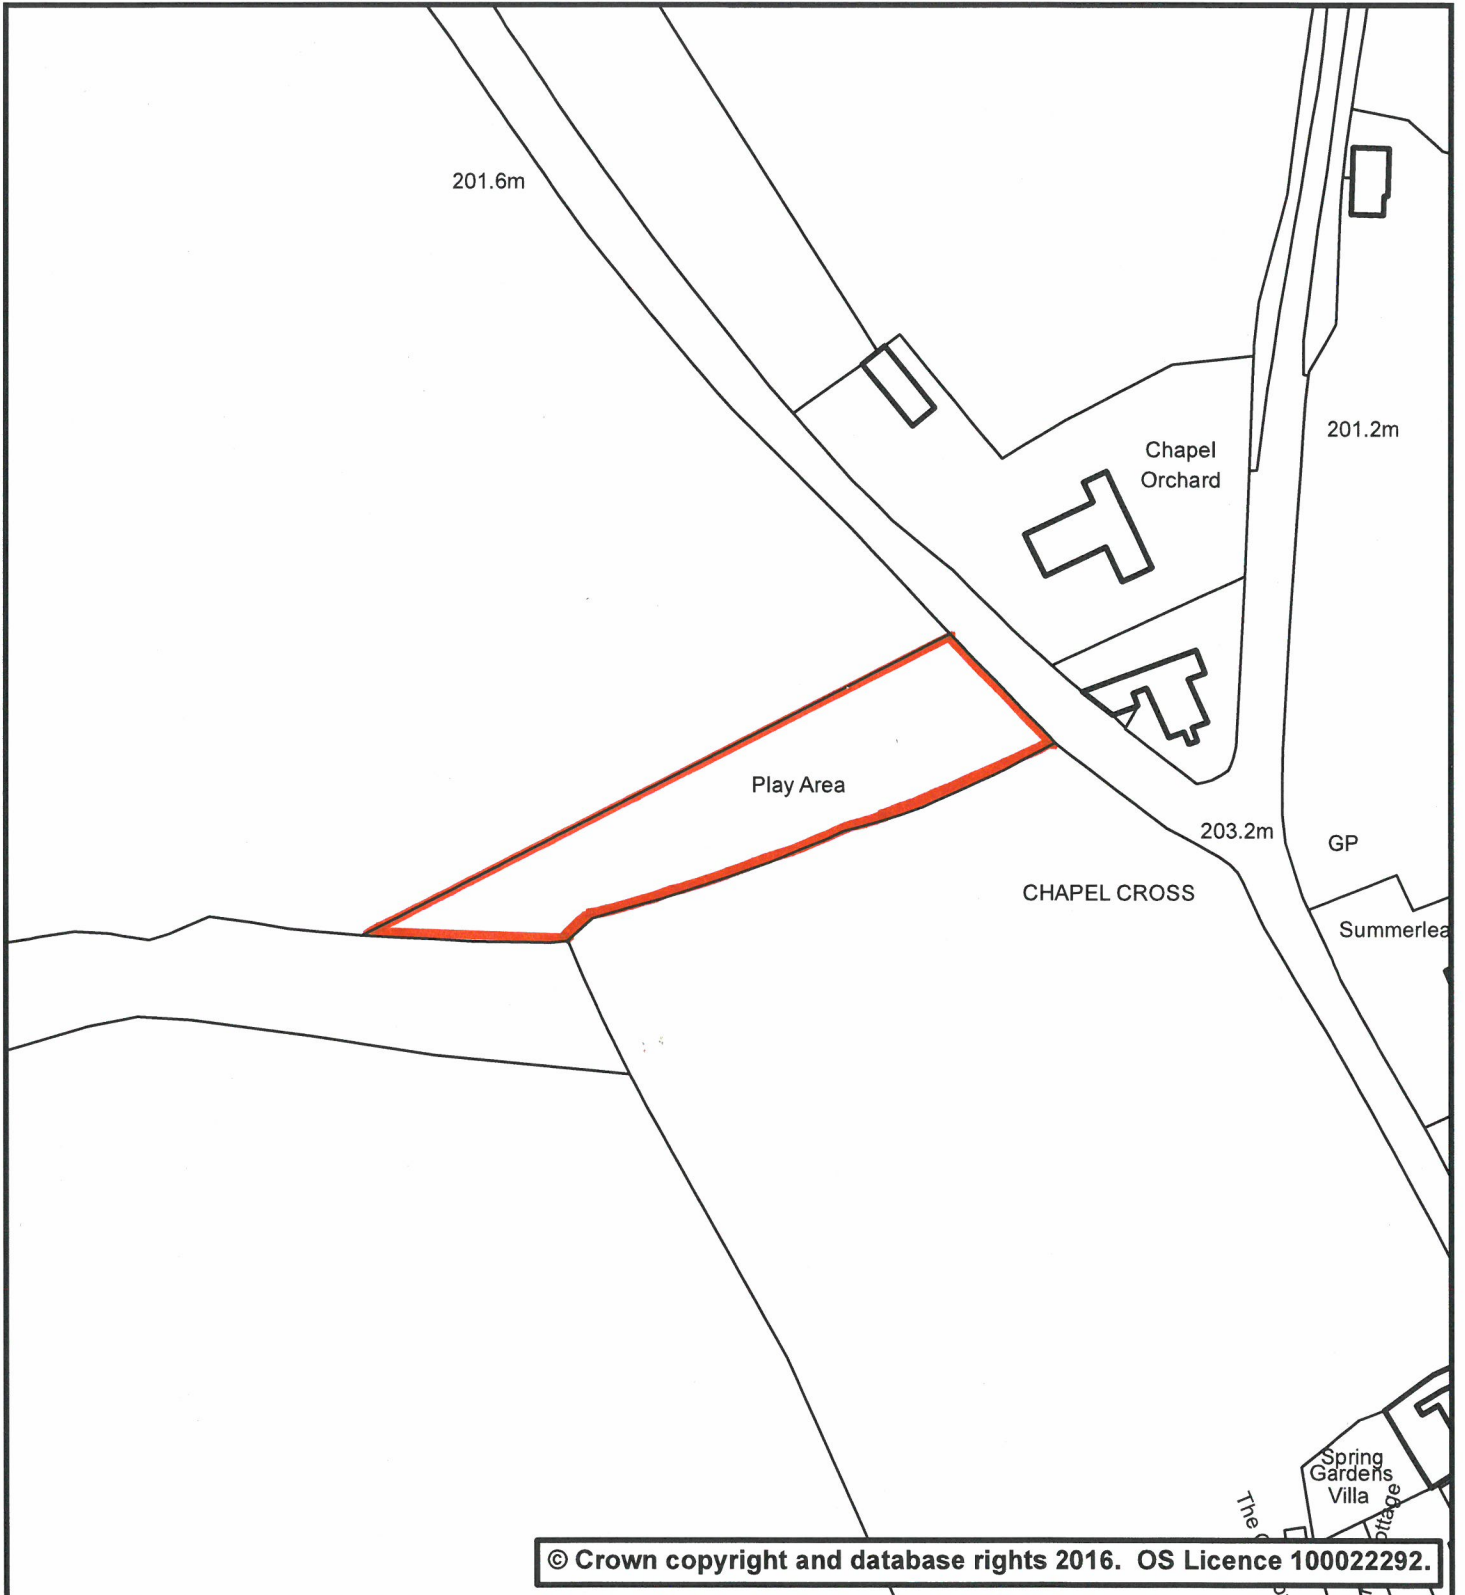

Phoenix House
Phoenix Lane, Tiverton EX16 6PP

Plan 100

Tel: 01884 255255 Website: www.middevon.gov.uk

Play Area - Puddington

Scale: 1:1,250

Date: 15/01/2021

Drg. No: Not Set

User Name: sdenham