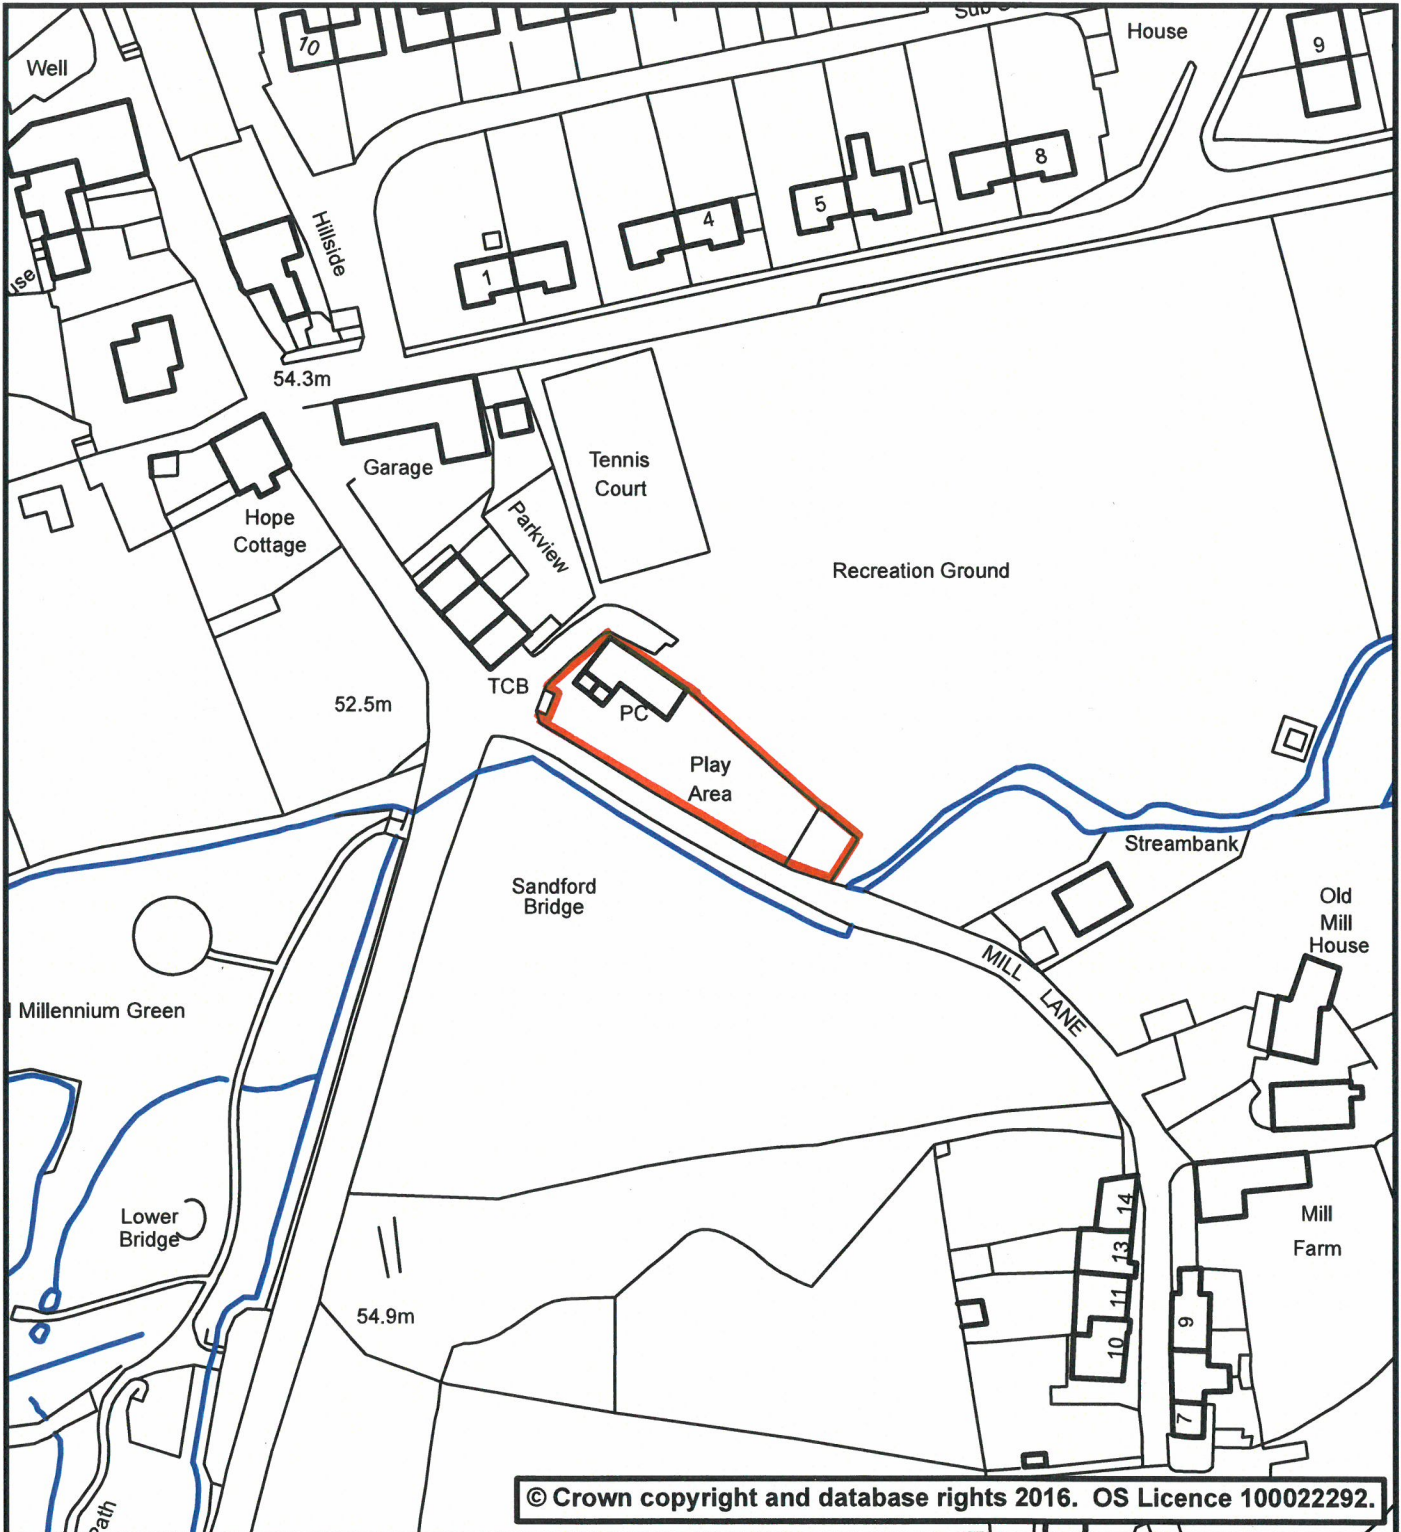

Phoenix House
Phoenix Lane, Tiverton EX16 6PP

Tel: 01884 255255 Website: www.middevon.gov.uk

Play Area - Mill Lane Sandford	
Scale: 1:1,250	Date: 20/01/2021
Drg. No: Not Set	User Name: sdenham