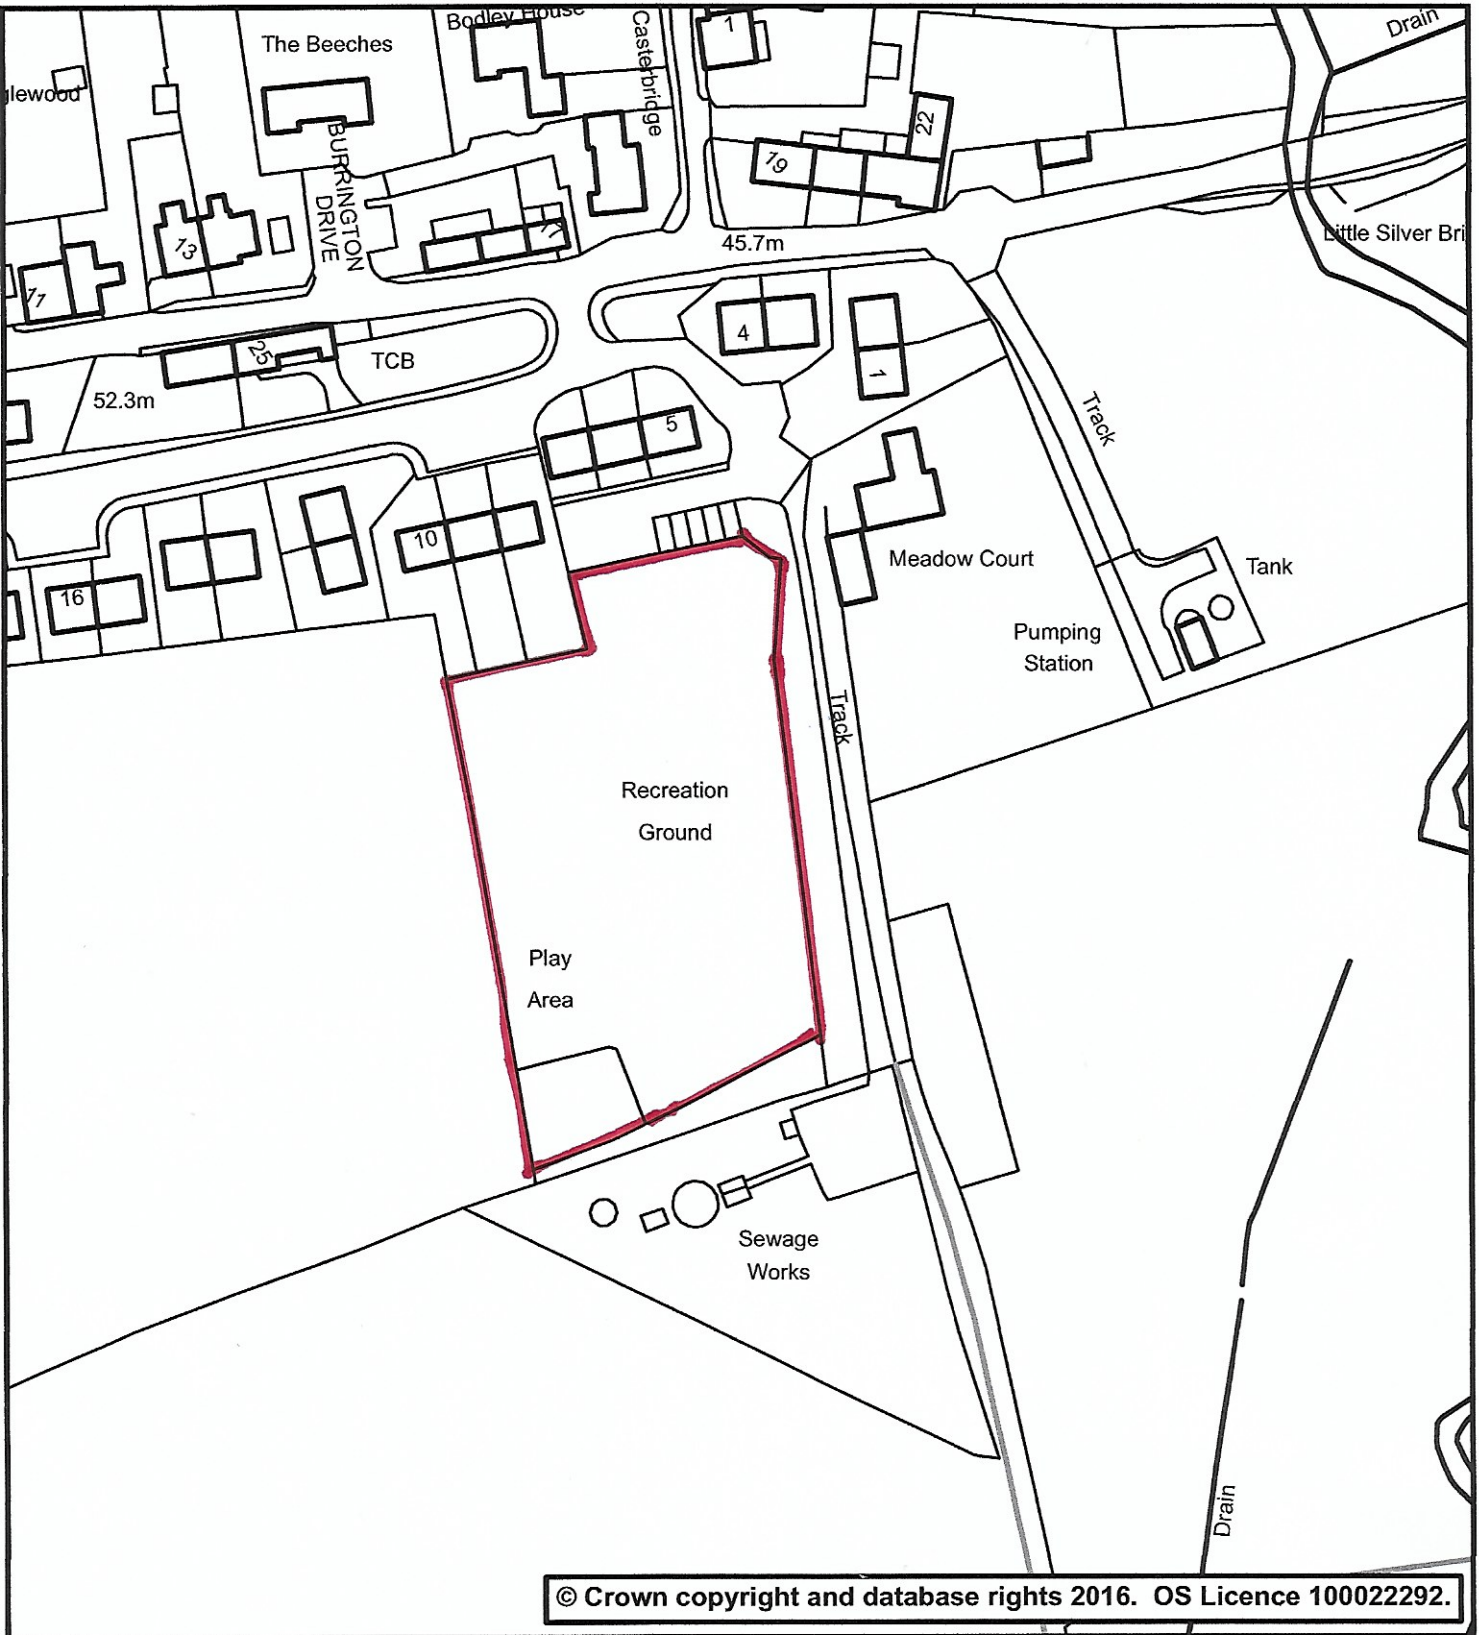

Phoenix House  
Phoenix Lane, Tiverton EX16 6PP

Tel: 01884 255255 Website: [www.middevon.gov.uk](http://www.middevon.gov.uk)

**Recreation Ground - School Close Shobrooke**

Scale: 1:1,250

Date: 18/01/2021