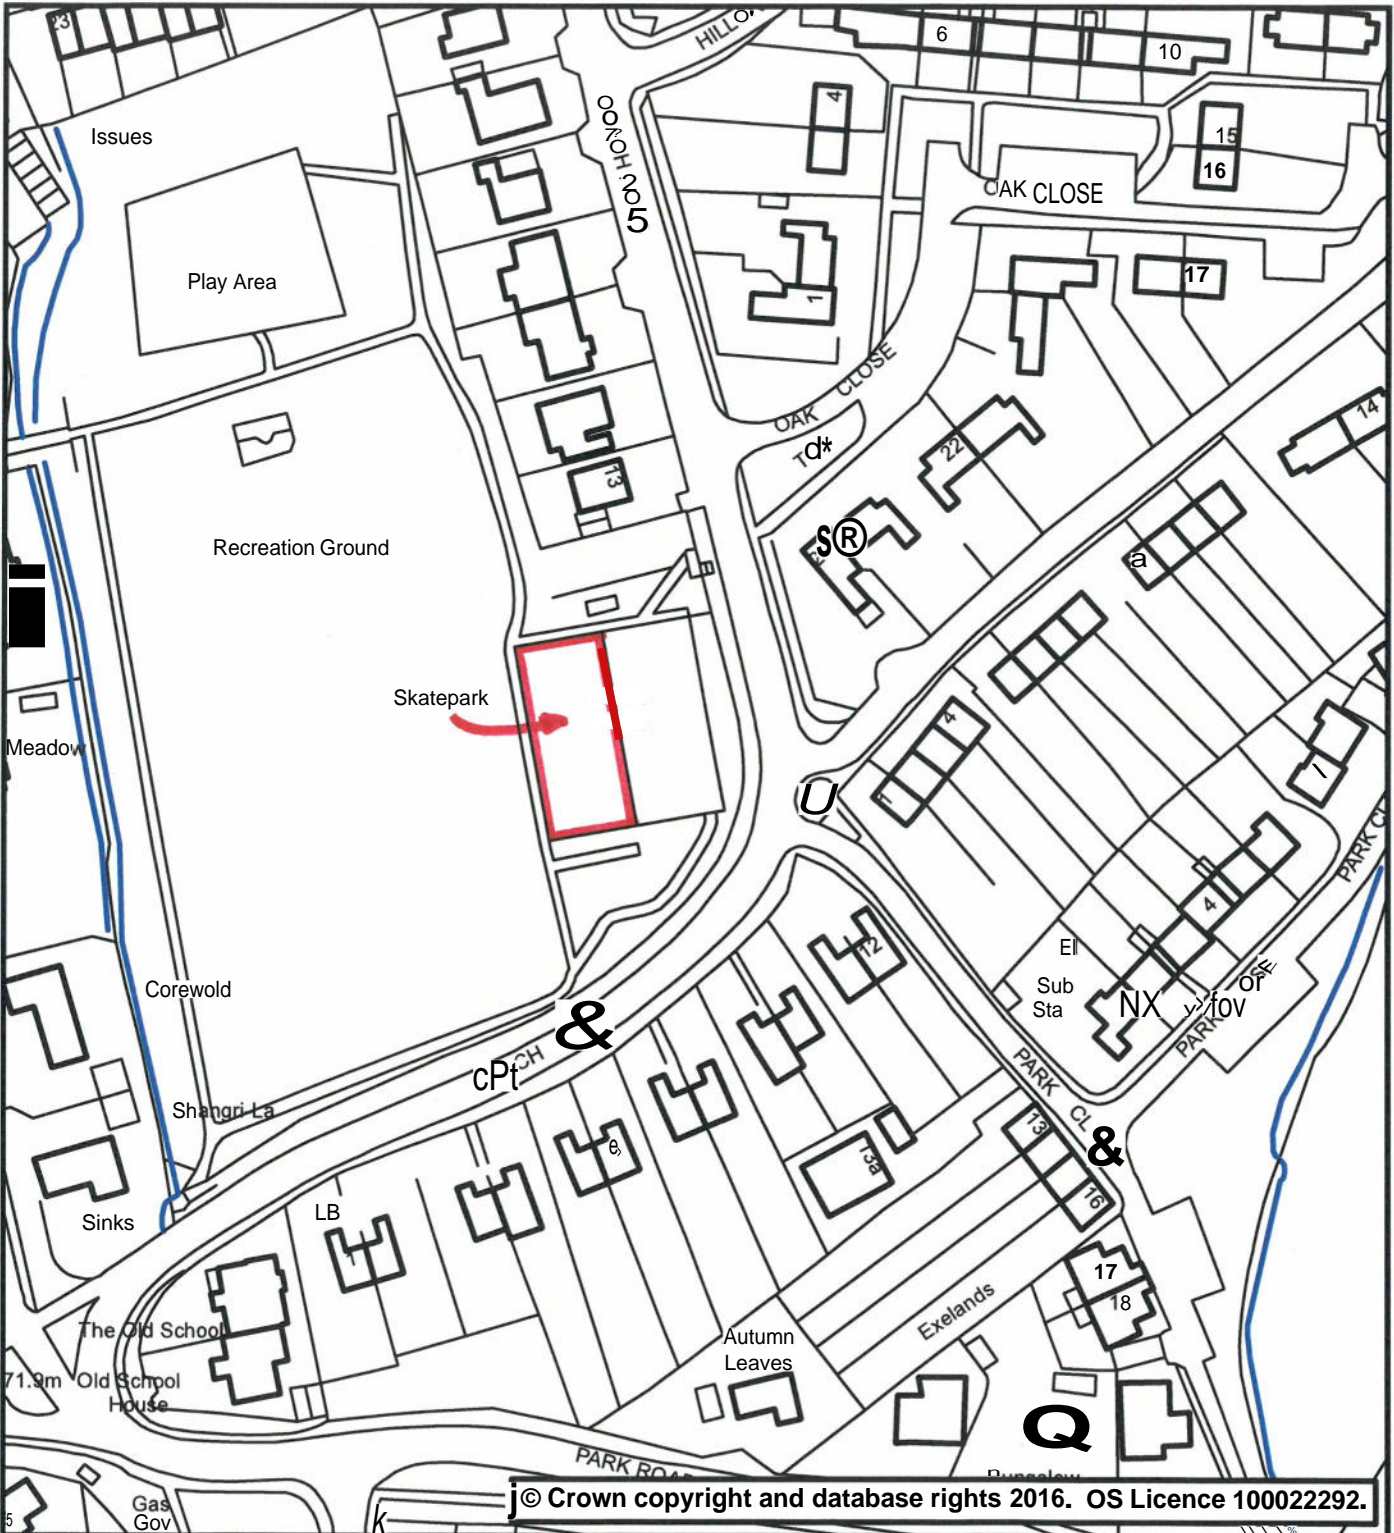

Phoenix House
Phoenix Lane, Tiverton EX16 6PP

Tel: 01884 255255 Website: www.middevon.gov.uk

Plan 107

Skatepark - Silverton	
Scale: 1:1,250	Date: 17/03/2021
Drg. No: Not Set	User Name: sden sham