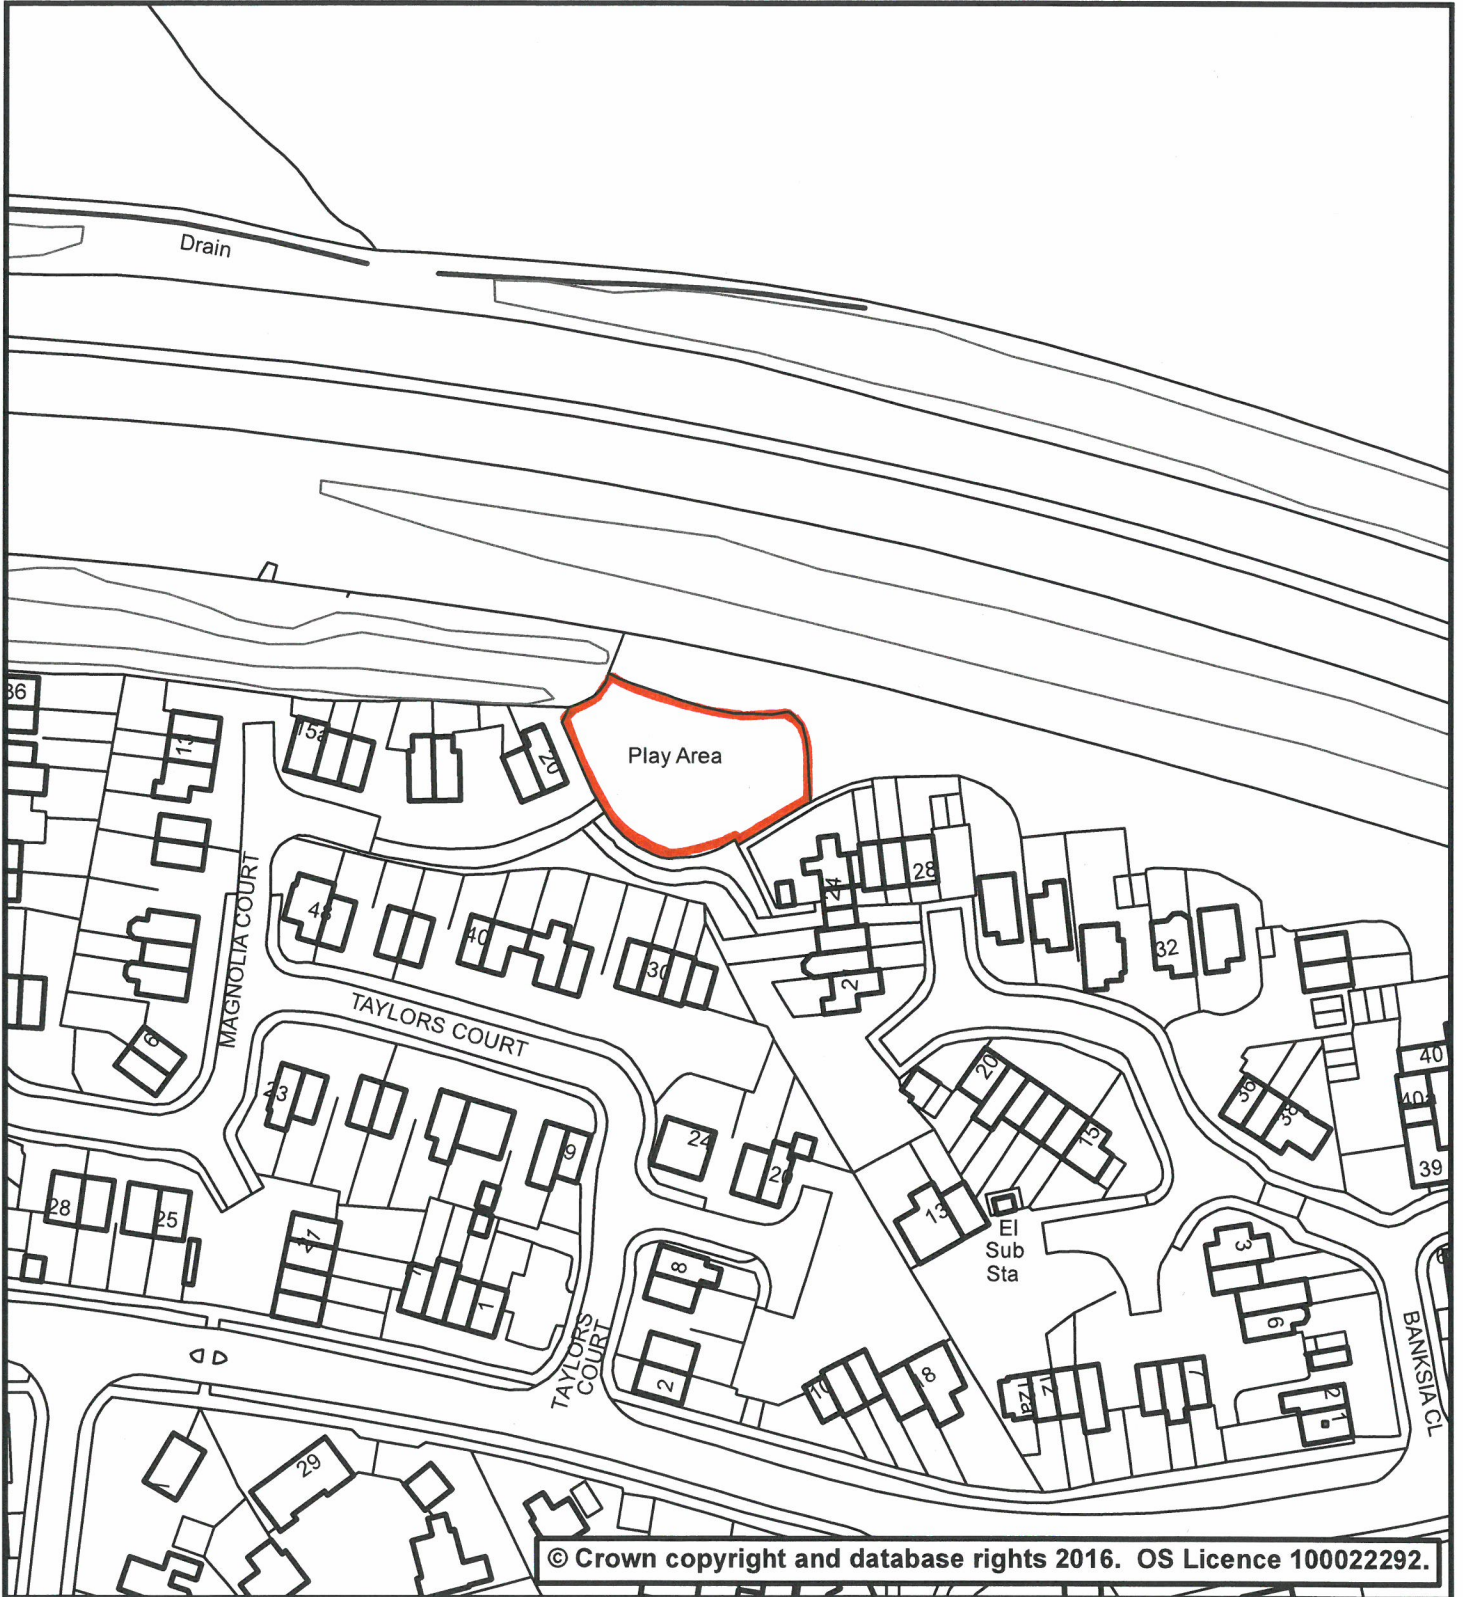

Phoenix House  
Phoenix Lane, Tiverton EX16 6PP

Tel: 01884 255255 Website: [www.middevon.gov.uk](http://www.middevon.gov.uk)

<b>Play Area - Banksia Close Tiverton</b>	
Scale: 1:1,250	Date: 15/01/2021
Drg. No: Not Set	User Name: sdenham