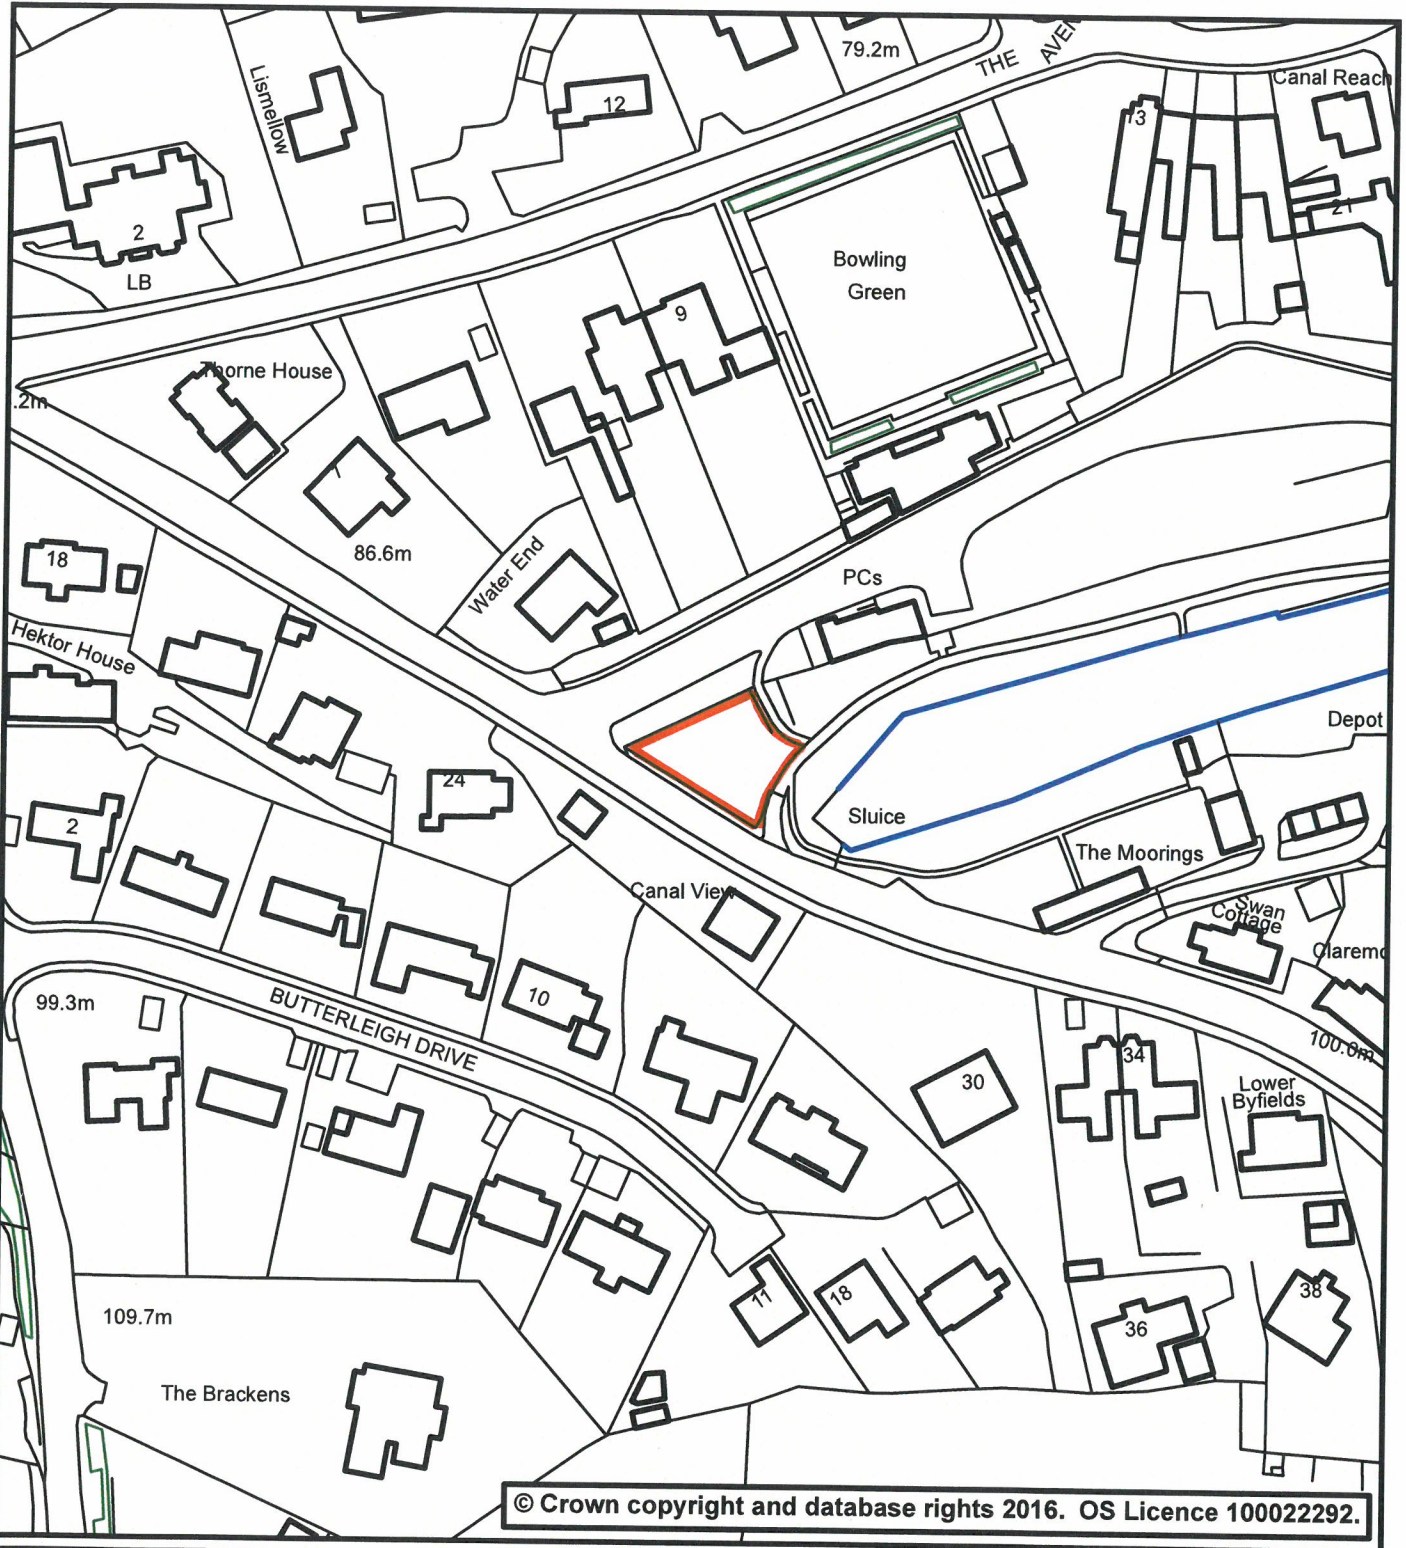

Phoenix House
Phoenix Lane, Tiverton EX16 6PP

Plan 114

Tel: 01884 255255 Website: www.middevon.gov.uk

Play Area - Grand Western Canal Canal Hill Tiverton

Scale: 1:1,250

Date: 20/01/2021

Drg. No: Not Set

User Name: sdenham