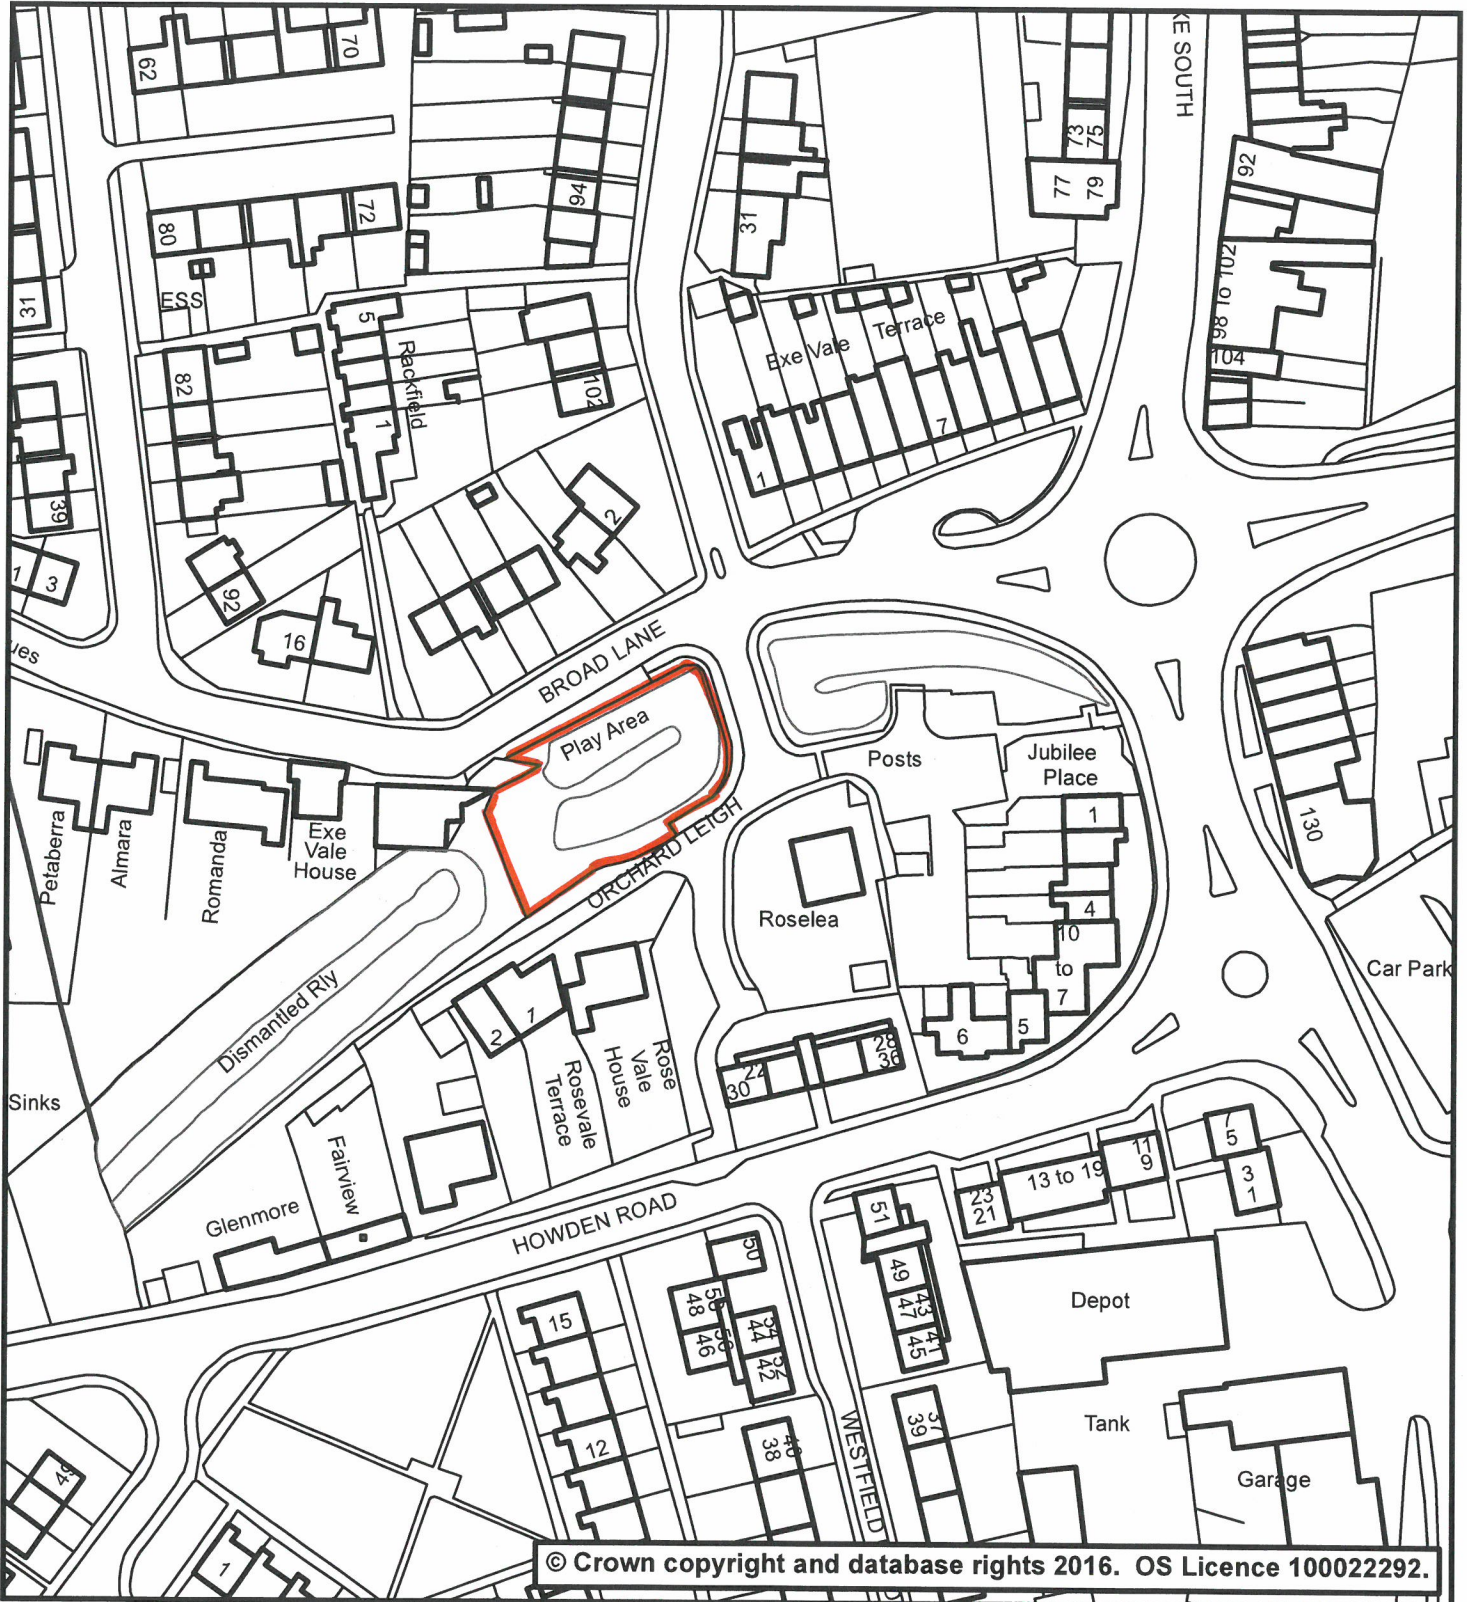

Phoenix House
Phoenix Lane, Tiverton EX16 6PP

Tel: 01884 255255 Website: www.middevon.gov.uk

Play Area - Orchard Leigh Tiverton	
Scale: 1:1,250	Date: 15/01/2021
Drg. No: Not Set	User Name: sdenham