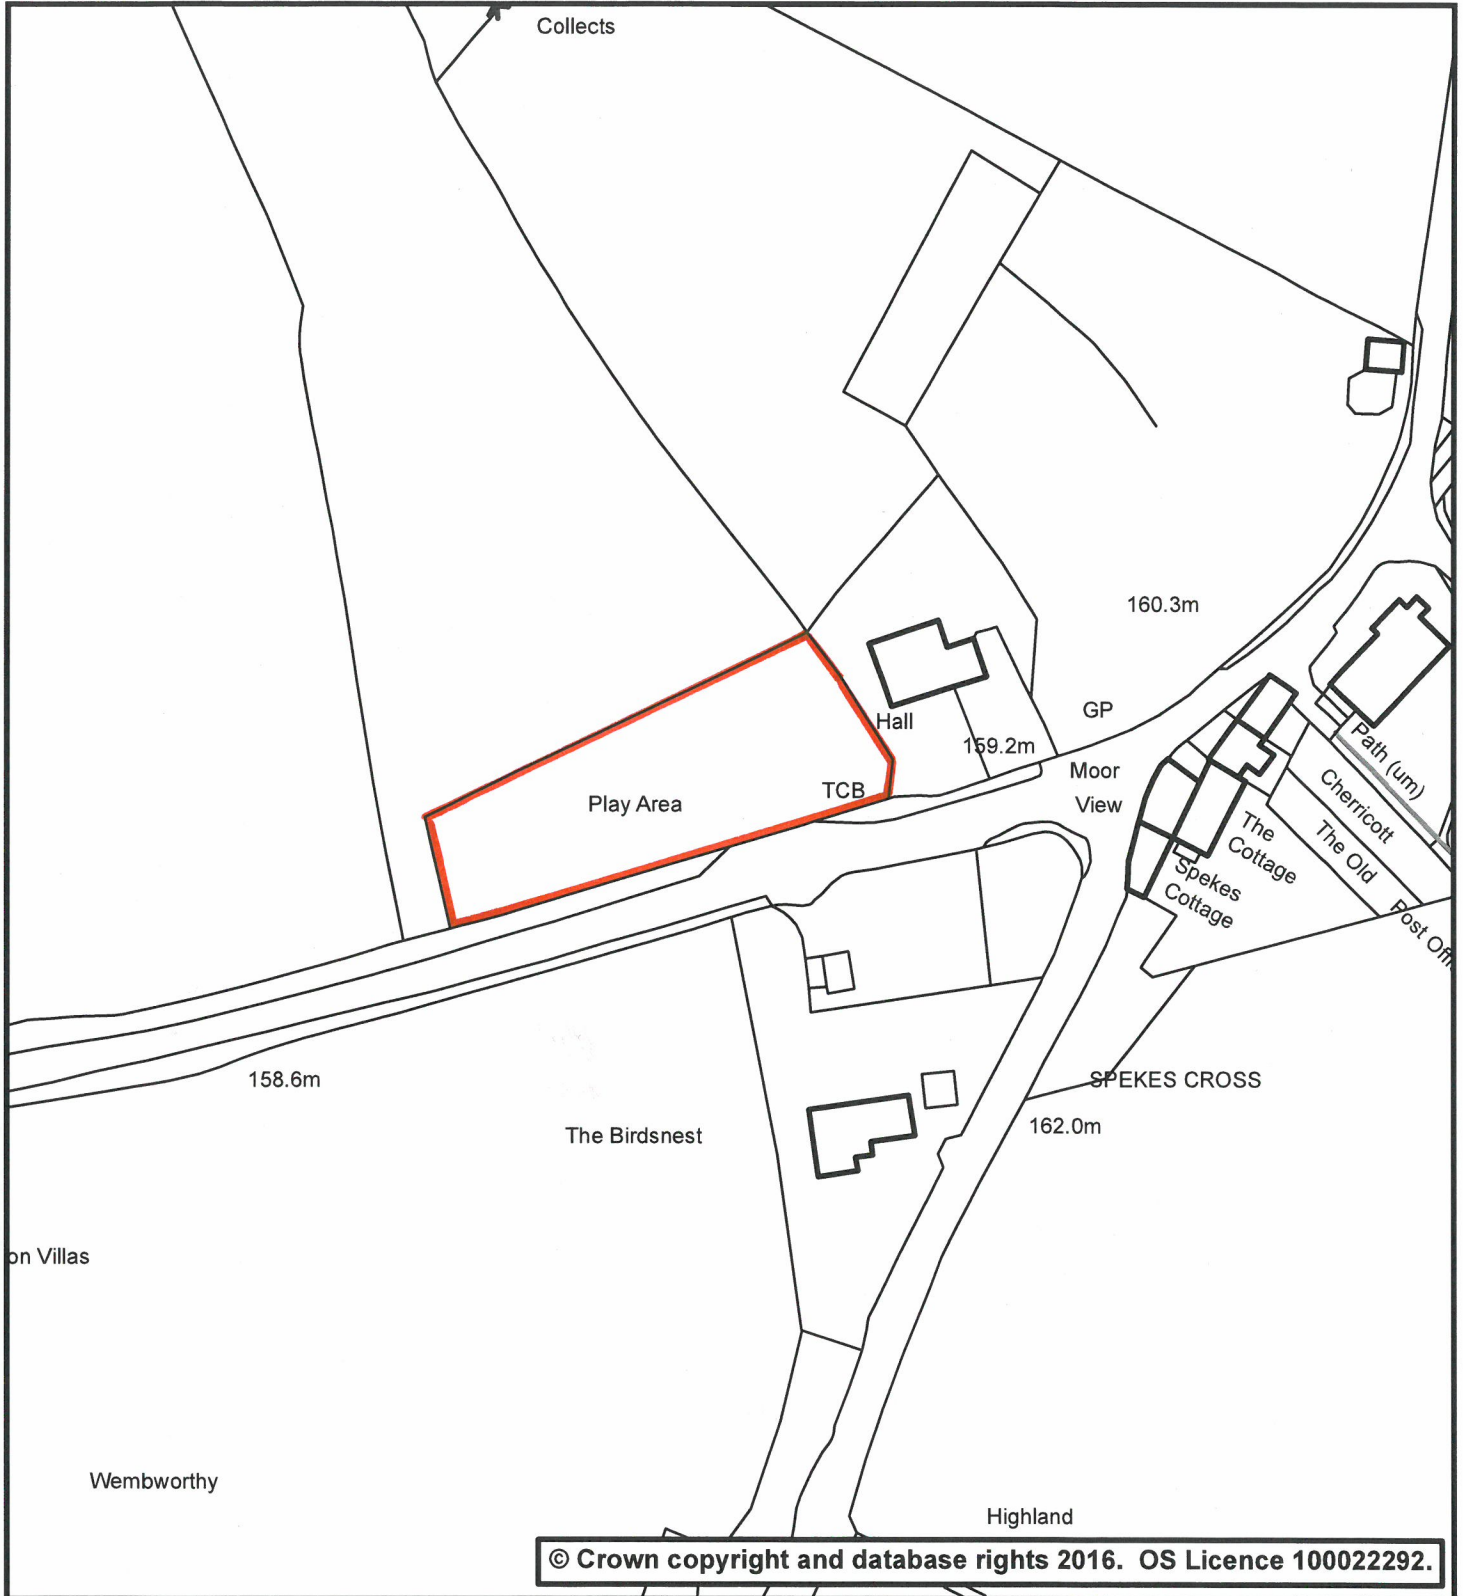

Phoenix House
Phoenix Lane, Tiverton EX16 6PP

Plan 129

Tel: 01884 255255 Website: www.middevon.gov.uk

Play Area - Wembworthy	
Scale: 1:1,250	Date: 18/01/2021
Drg. No: Not Set	User Name: sdenham